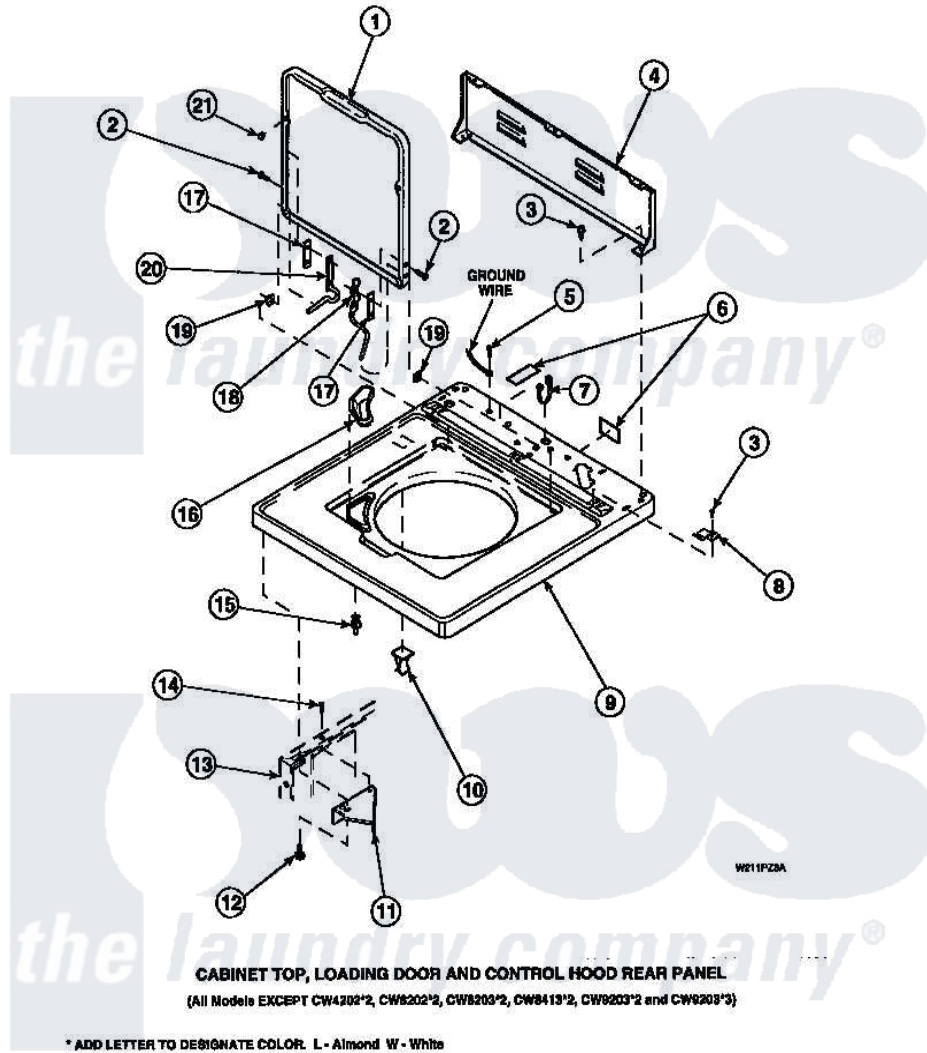

Amana LW3503W2 (BOM: PLW3503W2 A) 06 - CAB TOP/LOADING DR & CTRL HOOD REAR PAN

Amana Residential Amana LW3503W2 (BOM: PLW3503W2 A) Washer Parts Parts Diagram 06 - CAB TOP/LOADING DR & CTRL HOOD REAR PAN  
 Click on the part number to view part

Item	Original Part Number	Replaced By	Status	Part Description
1	33541P		Not Available	LID
2	34337	<a href="#">W10119828</a>		Screw, Lid Hinge Mounting
3	23962	<a href="#">W10116760</a>		Screw
4	34903		Not Available	PANEL, BACK HOOD (USE 37782)
5	<a href="#">52909</a>			Screw, 10B-16 X 1/2 HeX
6	24903		Not Available	STICKER,DISCONNECT POW
7	21903	<a href="#">211881</a>		Grommet, Cord Part Not Used-Gas Models Only
8	35887	<a href="#">40063901</a>		Clip, Hold Down
9	34902P		Not Available	TOP
10	36519		Not Available	CLIP
11	<a href="#">36034</a>			Bracket, Director-Module
12	Y31644	<a href="#">27001200</a>		Screw
13	34475P		Not Available	CABINET

14	36035	Not Available	SCREW,8-18X3/8 PHIL FLT HD
15	<a href="#">56534</a>		Barrel, Support
17	<a href="#">34338</a>		Gasket, Hinge
18	<a href="#">36437</a>		Hinge, Lid R
19	33446	<a href="#">40008201</a>	Bushing, Hinge
20	<a href="#">36513</a>		Hinge, Left
21	21685	<a href="#">40038001</a>	Bumper
NI	<a href="#">26594P</a>		Grease, Silicone - 2 Oz Tube