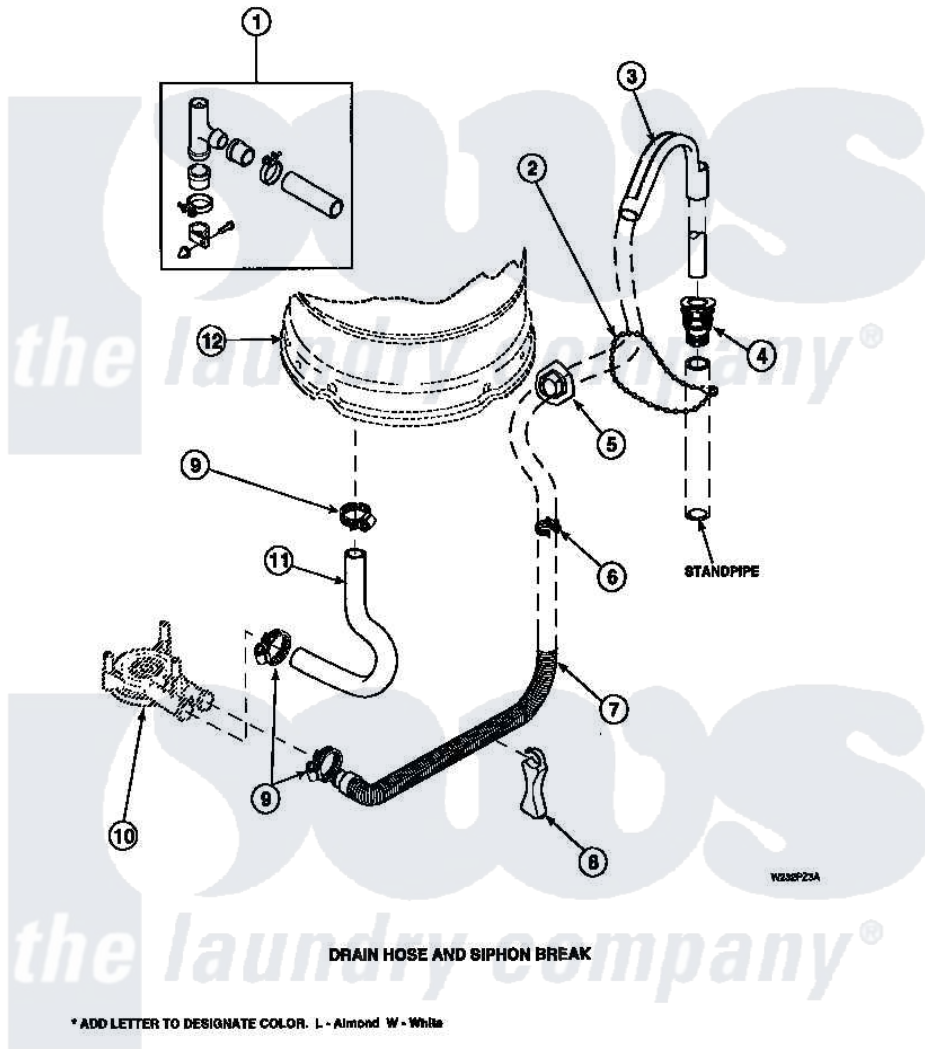

**Amana LW3503W2 (BOM: PLW3503W2 A) 07 - DRAIN HOSE AND SIPHON BREAK**

Amana Residential Amana LW3503W2 (BOM: PLW3503W2 A) Washer Parts Parts Diagram 07 - DRAIN HOSE AND SIPHON BREAK

Click on the part number to view part

Item	Original Part Number	Replaced By	Status	Part Description
1	562P3	<a href="#">76660</a>		Break-Sphn
2	33489	<a href="#">8539404</a>		Tie-Wire
3	33615	<a href="#">22003814</a>		Retainer, Drain Hose
4	36878	<a href="#">40008101</a>		Adapter, Standpipe
5	<a href="#">32219</a>			Relief, Strain
6	<a href="#">36014</a>			Clip, Retainer-Hose
7	37245	<a href="#">40053901</a>		Hose, Drain
8	<a href="#">36522</a>			Hose Support
"	<a href="#">35487</a>			Support, Hose
9	36802	<a href="#">285655</a>		Clamp, Hose
10	36863P	<a href="#">27001233</a>		Pump
11	<a href="#">35753</a>			Hose, Tub To Pump-Ddp
"	<a href="#">35752</a>			Hose, Tub To Pump-Ddp
12	<a href="#">34438P</a>			Assembly, Outer Tub
"	<a href="#">34439P</a>			Outer Tub