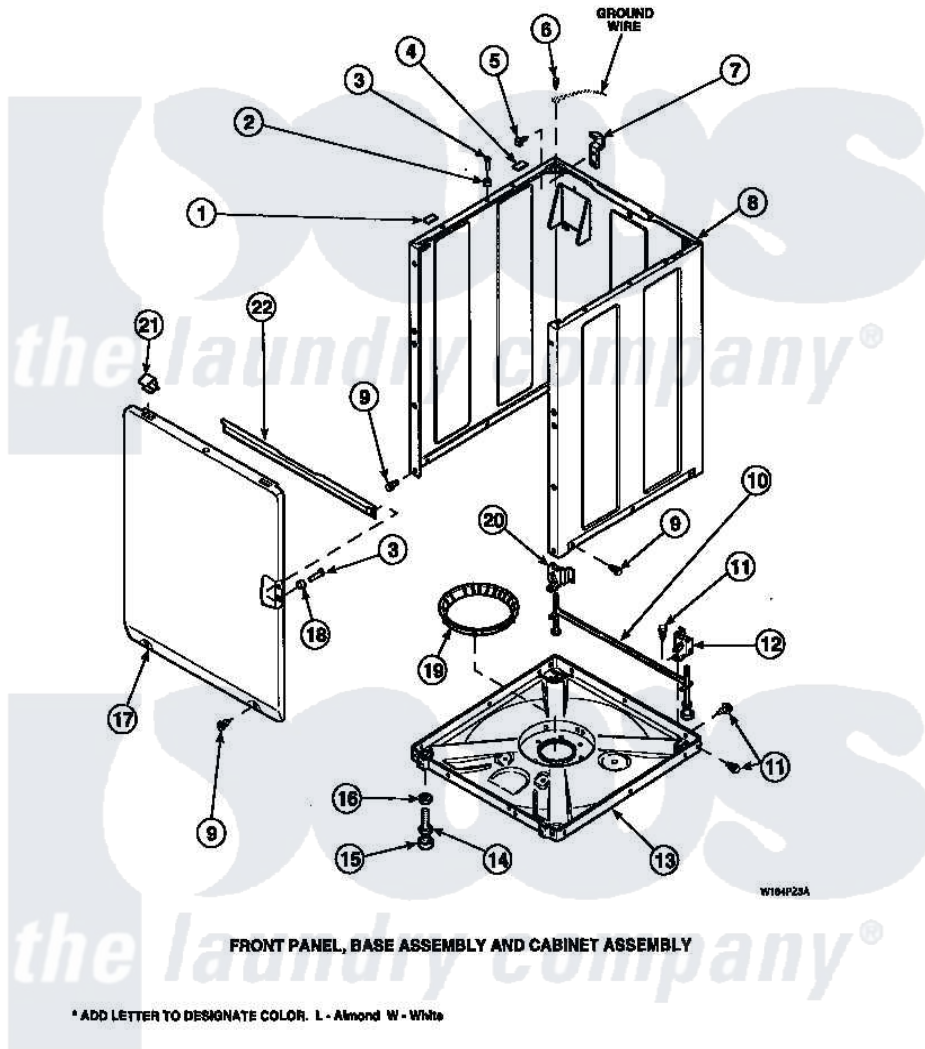

Amana LW3503W2 (BOM: PLW3503W2 A) 08 - FRONT PANEL, BASE ASSY AND CABINET ASSY

Amana Residential Amana LW3503W2 (BOM: PLW3503W2 A) Washer Parts Parts Diagram 08 - FRONT PANEL, BASE ASSY AND CABINET ASSY
 Click on the part number to view part

Item	Original Part Number	Replaced By	Status	Part Description
1	Y56128			Pad, Bumper
2	56079	505187		Locator, Panel
3	32671	Y014874		Screw, Idler Arm And Sleeve
4	36226			Pad, Bumper .25
5	34499		Not Available	SCREW, No.10B X 1/4 TAP IN HX
6	23962	W10116760		Screw
7	Y27103			Hinge, Hold-Down Lug
8	34475P		Not Available	CABINET
9	27196	27001200		Screw
10	34443			Assembly, Leg And Stabilizer
11	35148		Not Available	SCREW, 1/4-14 X 3/8 HX HD
12	36036		Not Available	BRACKET, SLL-RIGHT
13	36599P			Assembly Nut/ Leg Base
"	34434P			Assembly Nut/Leg Base

14	Y34319	22003428	Leg, Adjustable
15	34318	40016001	Foot, Rubber
16	Y21899	40038101	Nut, Leg
17	34656P	Not Available	NOT GOOD No. SEE NOTE PNL, FRONT
18	28102		Locator, Panel
19	36108	Not Available	SNUBBER PAD & ISOLATOR
20	36037		Bracket, SII-Left
21	35865		Clip, Hold-Down Front Panel
22	Y35097	Not Available	BRACE, FRT PNL