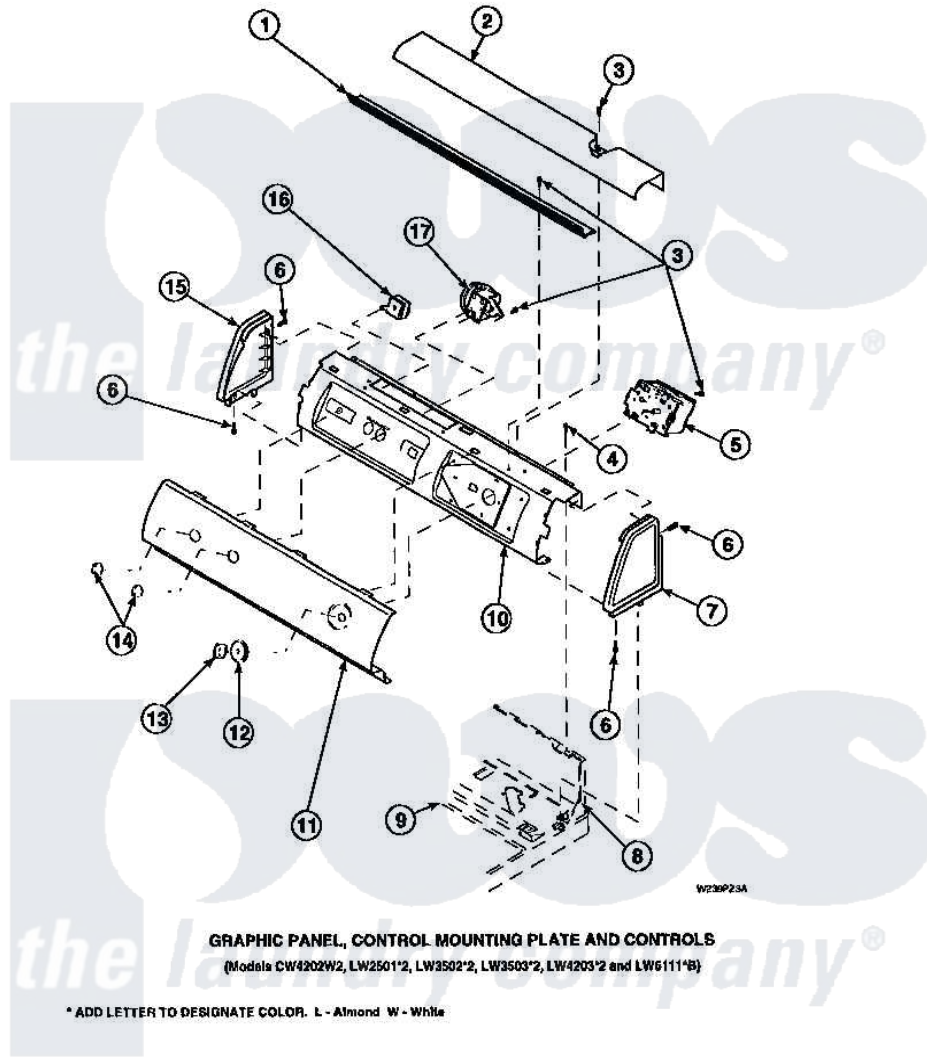

Amana LW3503W2 (BOM: PLW3503W2 A) 09 - GRAPHIC PANEL, CTRL  
MTG PLATE AND CTRLS

Amana [Residential Amana LW3503W2 \(BOM: PLW3503W2 A\) Washer Parts](#) Parts Diagram 09 - GRAPHIC PANEL, CTRL MTG PLATE AND CTRLS  
Click on the part number to view part

Item	Original Part Number	Replaced By	Status	Part Description
1	Y34826		Not Available	DIFFUSER,LAMP-CLEAR
3	23962	<a href="#">W10116760</a>		Screw
4	34904	<a href="#">489355</a>		Screw, 8 X 1/2
6	501086	<a href="#">90767</a>		Screw, 8A X 3/8 HeX Washer Head Tapping
8	34903		Not Available	PANEL, BACK HOOD (USE 37782)
9	34902P		Not Available	TOP
10	34821		Not Available	CONTROL MOUNTING PLATE