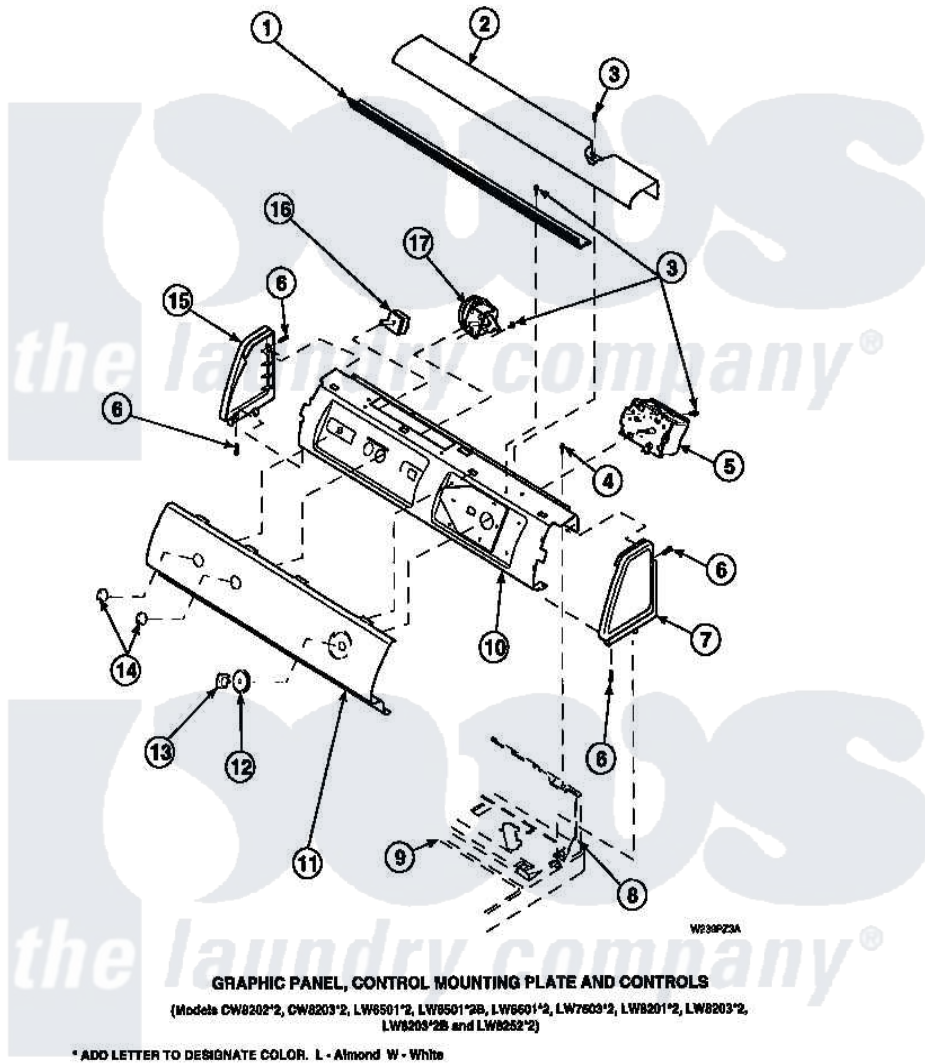

**Amana LW3503W2 (BOM: PLW3503W2 A) 10 - GRAPHIC PANEL, CTRL
MTG PLATE AND CTRLS**

Amana Residential Amana LW3503W2 (BOM: PLW3503W2 A) Washer Parts Parts Diagram 10 - GRAPHIC PANEL, CTRL MTG PLATE AND CTRLS
Click on the part number to view part

Item	Original Part Number	Replaced By	Status	Part Description
1	Y34826		Not Available	DIFFUSER,LAMP-CLEAR
2	34824		Not Available	TOP COVER
3	23962	W10116760		Screw
4	34904	489355		Screw, 8 X 1/2
5	31239	31239P		Timer 3 Cycle Package
6	501086	90767		Screw, 8A X 3/8 HeX Washer Head Tapping
7	34817		Not Available	END CAP(RIGHT)
8	34903		Not Available	PANEL, BACK HOOD (USE 37782)
9	34902P		Not Available	TOP
10	34821		Not Available	CONTROL MOUNTING PLATE
11	37681W		Not Available	PANEL, GRAPHICS (WHITE)
"	36613		Not Available	GRAPHIC PANEL
13	35333		Not Available	TIMER KNOB