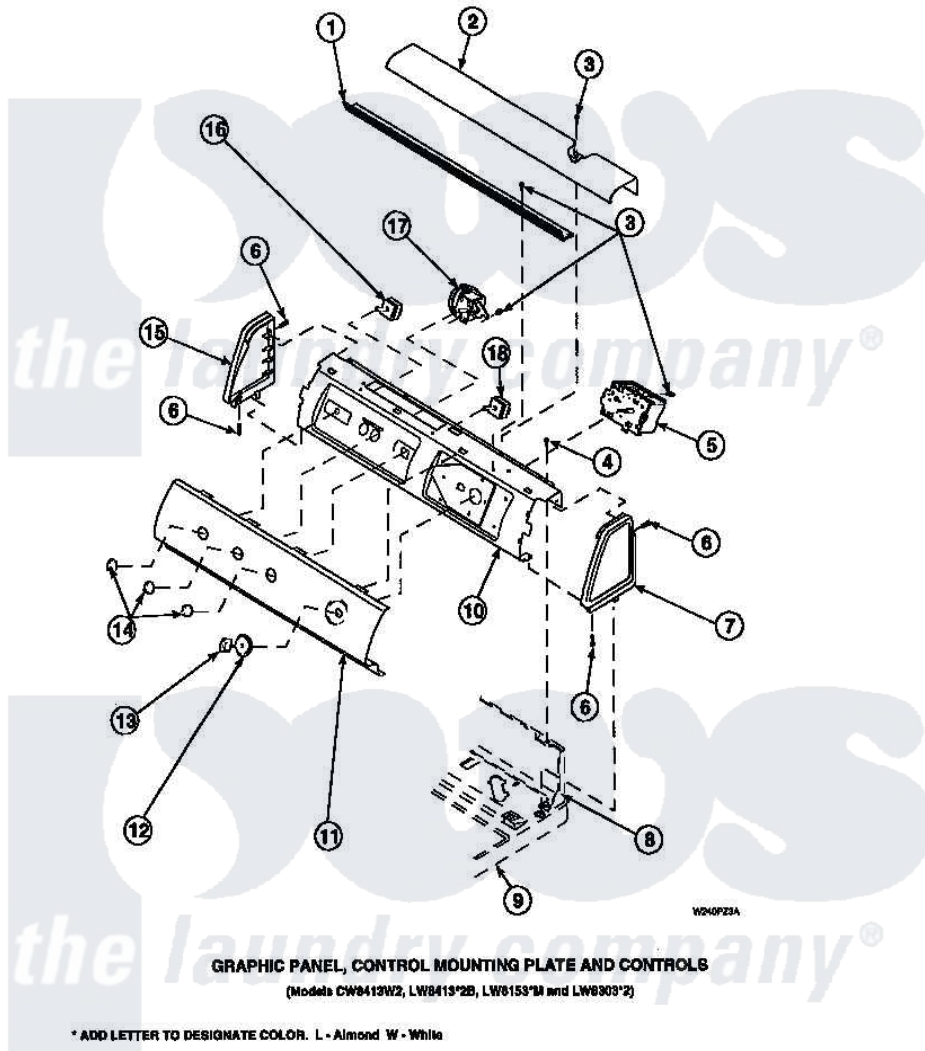

Amana LW3503W2 (BOM: PLW3503W2 A) 11 - GRAPHIC PANEL, CTRL MTG PLATE AND CTRLS

Amana Residential Amana LW3503W2 (BOM: PLW3503W2 A) Washer Parts Parts Diagram 11 - GRAPHIC PANEL, CTRL MTG PLATE AND CTRLS
 Click on the part number to view part

Item	Original Part Number	Replaced By	Status	Part Description
1	Y34826		Not Available	DIFFUSER,LAMP-CLEAR
2	34824		Not Available	TOP COVER
3	23962	W10116760		Screw
4	34904	489355		Screw, 8 X 1/2
5	36607			Timer, 4 Cycle
6	501086	90767		Screw, 8A X 3/8 HeX Washer Head Tapping
7	34817		Not Available	END CAP(RIGHT)
8	34903		Not Available	PANEL, BACK HOOD (USE 37782)
9	34902P		Not Available	TOP
10	34821		Not Available	CONTROL MOUNTING PLATE
11	36611		Not Available	PANEL, GRAPHICS
13	35333		Not Available	TIMER KNOB
15	34818		Not Available	END CAP(LEFT)