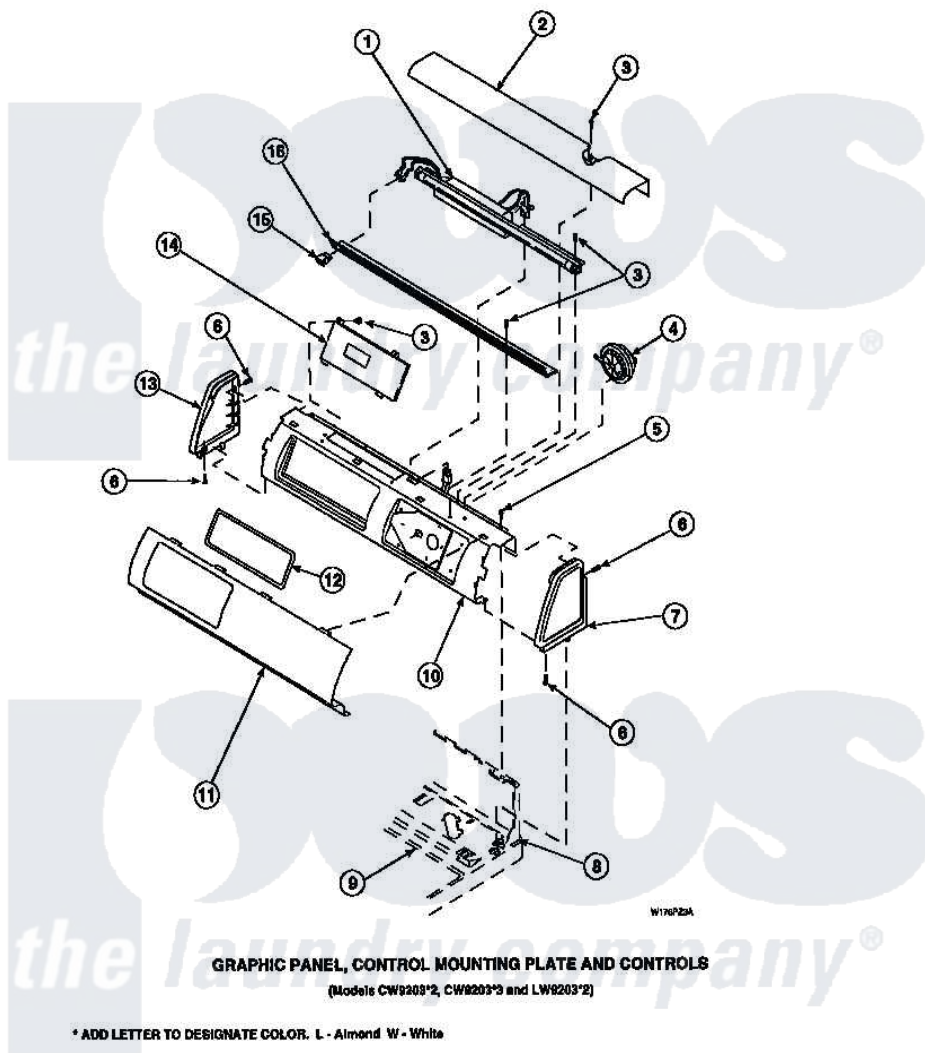

**Amana LW3503W2 (BOM: PLW3503W2 A) 12 - GRAPHIC PANEL, CTRL
MTG PLATE AND CTRLS**

Amana Residential Amana LW3503W2 (BOM: PLW3503W2 A) Washer Parts Parts Diagram 12 - GRAPHIC PANEL, CTRL MTG PLATE AND CTRLS
Click on the part number to view part

Item	Original Part Number	Replaced By	Status	Part Description
2	34824		Not Available	TOP COVER
3	23962	W10116760		Screw
5	34904	489355		Screw, 8 X 1/2
6	501086	90767		Screw, 8A X 3/8 HeX Washer Head Tapping
7	34817		Not Available	END CAP(RIGHT)
8	34903		Not Available	PANEL, BACK HOOD (USE 37782)
9	34902P		Not Available	TOP
13	34818		Not Available	END CAP(LEFT)