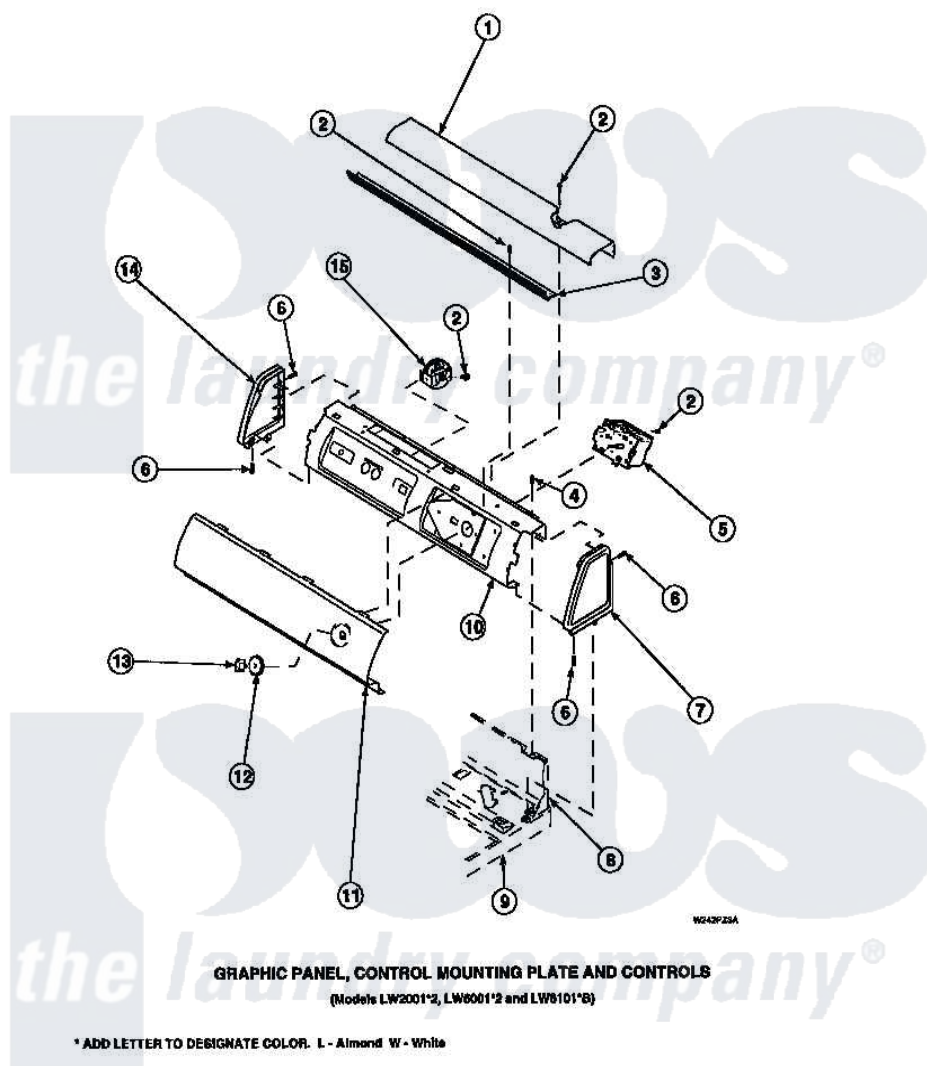

Amana LW3503W2 (BOM: PLW3503W2 A) 13 - GRAPHIC PANEL, CTRL MTG PLATE AND CTRLS

Amana Residential Amana LW3503W2 (BOM: PLW3503W2 A) Washer Parts Parts Diagram 13 - GRAPHIC PANEL, CTRL MTG PLATE AND CTRLS
Click on the part number to view part

Item	Original Part Number	Replaced By	Status	Part Description
1	34824W		Not Available	COVER, TOP (COMPUTOR)
2	23962	W10116760		Screw
3	Y34826		Not Available	DIFFUSER,LAMP-CLEAR
4	34904	489355		Screw, 8 X 1/2
5	31238			Timer, 2 Cycle
6	501086	90767		Screw, 8A X 3/8 HeX Washer Head Tapping
7	34817		Not Available	END CAP(RIGHT)
8	34903		Not Available	PANEL, BACK HOOD (USE 37782)
9	34902P		Not Available	TOP
10	34821		Not Available	CONTROL MOUNTING PLATE
11	37636W		Not Available	PANEL, GRAPHICS
12	37773W		Not Available	SKIRT, TIMER KNOB
13	35333W			Knob, Timer