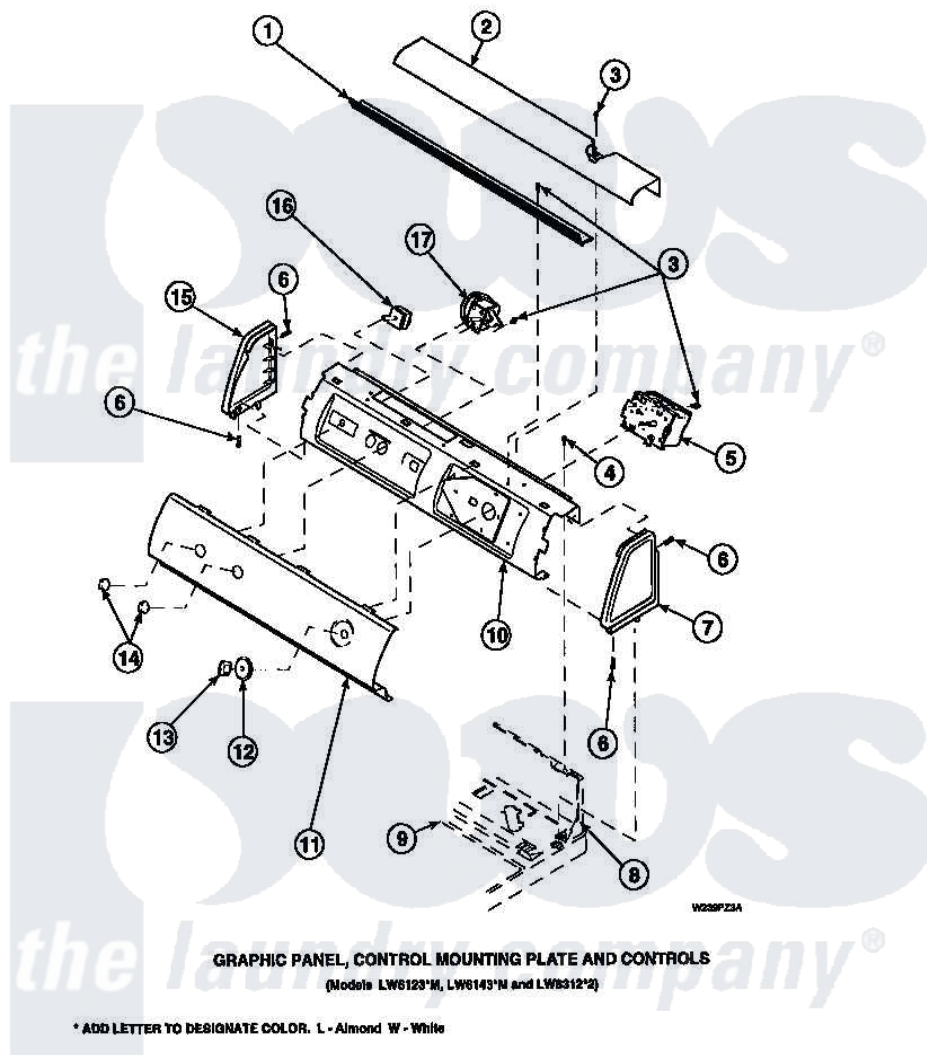

Amana LW3503W2 (BOM: PLW3503W2 A) 14 - GRAPHIC PANEL, CTRL MTG PLATE AND CTRLS

Amana Residential Amana LW3503W2 (BOM: PLW3503W2 A) Washer Parts Parts Diagram 14 - GRAPHIC PANEL, CTRL MTG PLATE AND CTRLS
 Click on the part number to view part

Item	Original Part Number	Replaced By	Status	Part Description
1	Y34826		Not Available	DIFFUSER,LAMP-CLEAR
2	34824		Not Available	TOP COVER
3	23962	W10116760		Screw
4	34904	489355		Screw, 8 X 1/2
6	501086	90767		Screw, 8A X 3/8 HeX Washer Head Tapping
7	34817		Not Available	END CAP(RIGHT)
8	34903		Not Available	PANEL, BACK HOOD (USE 37782)
9	34902P		Not Available	TOP
10	34821		Not Available	CONTROL MOUNTING PLATE
13	35333		Not Available	TIMER KNOB
15	34818		Not Available	END CAP(LEFT)