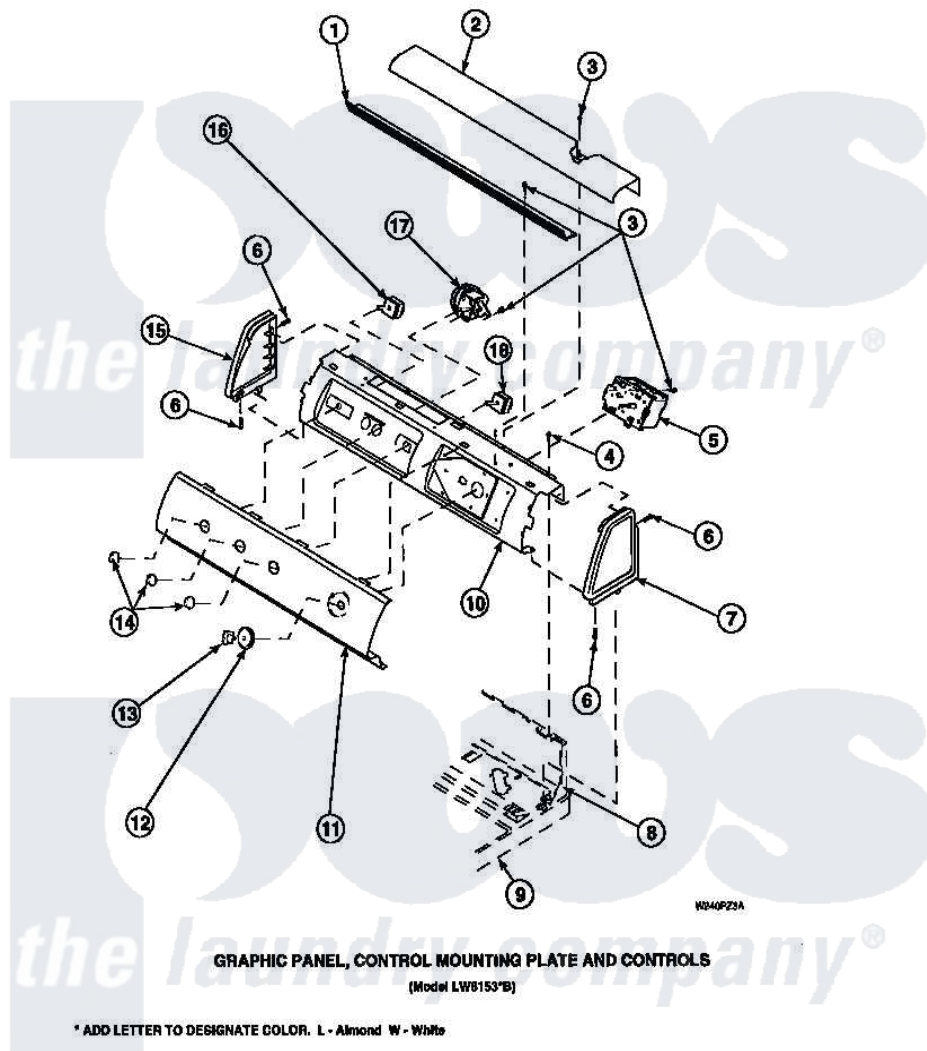

Amana LW3503W2 (BOM: PLW3503W2 A) 15 - GRAPHIC PANEL, CTRL
MTG PLATE AND CTRLS

Amana Residential Amana LW3503W2 (BOM: PLW3503W2 A) Washer Parts Parts Diagram 15 - GRAPHIC PANEL, CTRL MTG PLATE AND CTRLS
Click on the part number to view part

Item	Original Part Number	Replaced By	Status	Part Description
1	Y34826		Not Available	DIFFUSER,LAMP-CLEAR
3	23962	W10116760		Screw
4	34904	489355		Screw, 8 X 1/2
6	501086	90767		Screw, 8A X 3/8 HeX Washer Head Tapping
8	34903		Not Available	PANEL, BACK HOOD (USE 37782)
9	34902P		Not Available	TOP
10	34821		Not Available	CONTROL MOUNTING PLATE