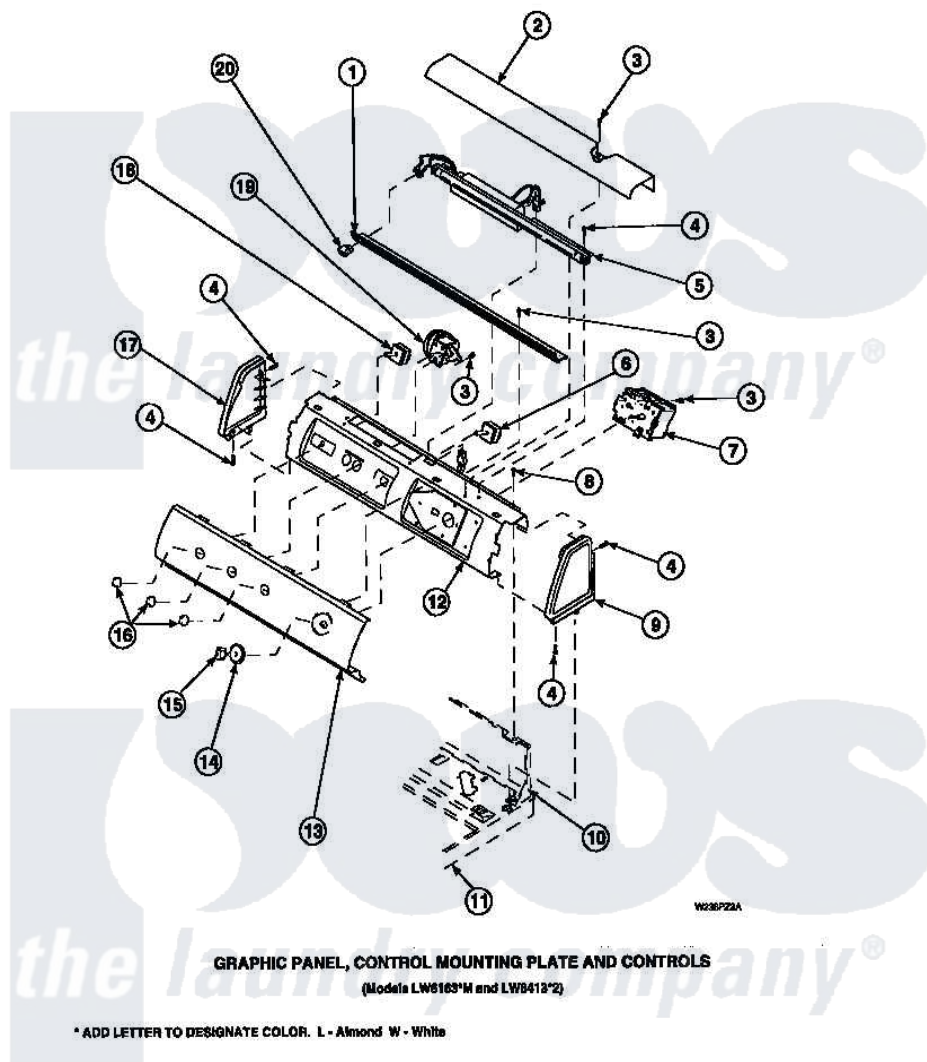

**Amana LW3503W2 (BOM: PLW3503W2 A) 16 - GRAPHIC PANEL, CTRL  
MTG PLATE AND CTRLS**

Amana Residential Amana LW3503W2 (BOM: PLW3503W2 A) Washer Parts Parts Diagram 16 - GRAPHIC PANEL, CTRL MTG PLATE AND CTRLS  
Click on the part number to view part

Item	Original Part Number	Replaced By	Status	Part Description
2	34824		Not Available	TOP COVER
3	23962	<a href="#">W10116760</a>		Screw
4	501086	<a href="#">90767</a>		Screw, 8A X 3/8 HeX Washer Head Tapping
8	34904	<a href="#">489355</a>		Screw, 8 X 1/2
9	34817		Not Available	END CAP(RIGHT)
10	34903		Not Available	PANEL, BACK HOOD (USE 37782)
11	34902P		Not Available	TOP
12	34821		Not Available	CONTROL MOUNTING PLATE
15	35333		Not Available	TIMER KNOB
17	34818		Not Available	END CAP(LEFT)