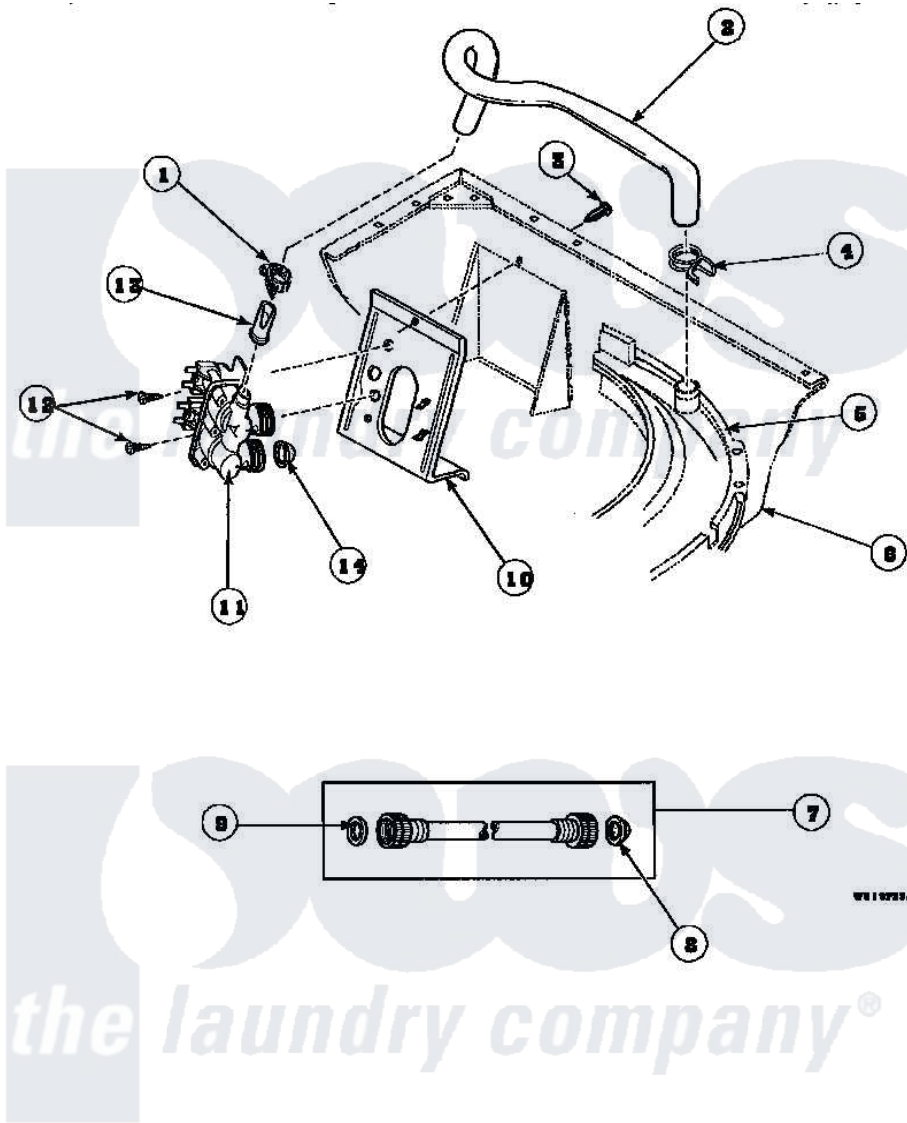

**Amana LW3503W2 (BOM: PLW3503W2 A) 17 - INLET/FILL HOSE & MIXING VLV MTG BRKT**

Amana [Residential Amana LW3503W2 \(BOM: PLW3503W2 A\) Washer Parts](#) Parts Diagram 17 - INLET/FILL HOSE & MIXING VLV MTG BRKT  
 Click on the part number to view part

| Item | Original Part Number   | Replaced By              | Status        | Part Description              |
|------|------------------------|--------------------------|---------------|-------------------------------|
| 1    | 36801                  | <a href="#">596669</a>   |               | Clamp, Manifold               |
| 2    | 35874                  | <a href="#">38155</a>    |               | Hose, Mix Valve To TU         |
| 3    | 33562                  | <a href="#">27001200</a> |               | Screw                         |
| 4    | <a href="#">29210</a>  |                          |               | Hose Clamp                    |
| 5    | <a href="#">36025P</a> |                          |               | Assembly, Tub Coverand Gasket |
| 6    | 34475P                 |                          | Not Available | CABINET                       |
| 7    | 20618                  | <a href="#">21001467</a> |               | Hose- 10'                     |
| "    | 20617                  |                          | Not Available | HOSE, INLET (8 FT)            |
| "    | 28330P                 | <a href="#">202860</a>   |               | Inlet Hose Assembly           |
| 8    | 28605                  | <a href="#">22002960</a> |               | Strainer, Washer Inlet        |
| 9    | 20290                  | <a href="#">Y013783</a>  |               | Washer, Inlet Hose            |
| 10   | 34972                  | <a href="#">39407</a>    |               | Bracket, Valve                |
| 11   | 34963                  | <a href="#">34963P</a>   |               | Valve Mixing Package          |
| 12   | 501086                 | <a href="#">00767</a>    |               | Screw, 8A X 3/8 HeX Washer    |