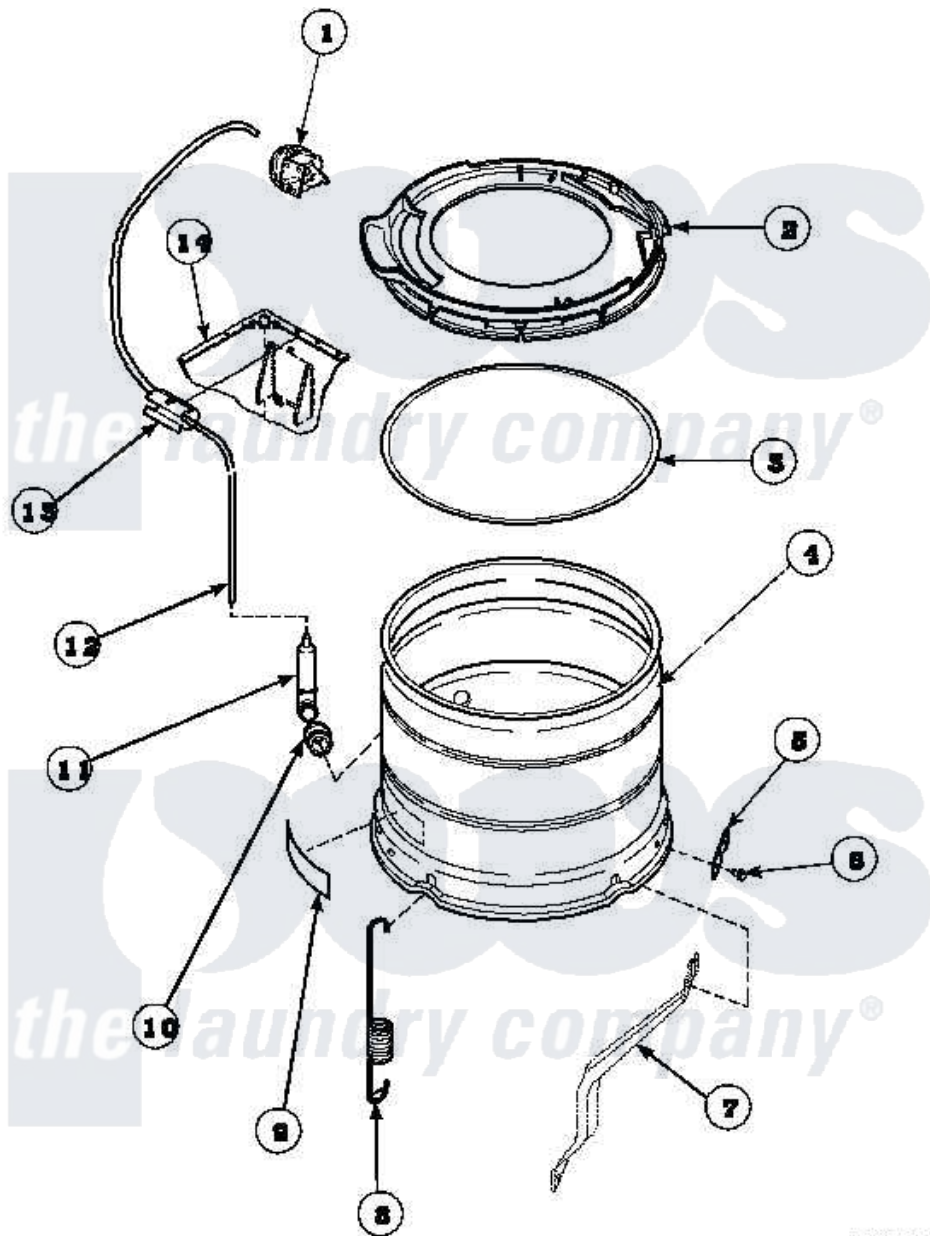

# Amana LW3503W2 (BOM: PLW3503W2 A) 21 - OUTER TUB, COVER AND PRESSURE HOSE

Amana Residential Amana LW3503W2 (BOM: PLW3503W2 A) Washer Parts Parts Diagram 21 - OUTER TUB, COVER AND PRESSURE HOSE

Click on the part number to view part

Item	Original Part Number	Replaced By	Status	Part Description
1	<a href="#">35012</a>			Switch, Pressure-Fixed
2	<a href="#">36025P</a>			Assembly, Tub Cover and Gasket
3	<a href="#">32857</a>			Gasket, Tub Cover Small
4	<a href="#">34439P</a>			Outer Tub
5	<a href="#">27926</a>			Plate, Leg .063
6	35369	<a href="#">40128701</a>		Screw, 5/16-18 X .50
7	<a href="#">34792</a>			Leg, Support
8	35947		Not Available	SPRING, TUB -SHORT
9	500049		Not Available	STICKER
10	29175	<a href="#">40037801</a>		Grommet
11	30907	<a href="#">40008501</a>		Assembly, Pressure Bulb
12	29213	<a href="#">39125</a>		Tubing 31
13	36985		Not Available	CLIP, HOSE
14	34475P		Not Available	CABINET