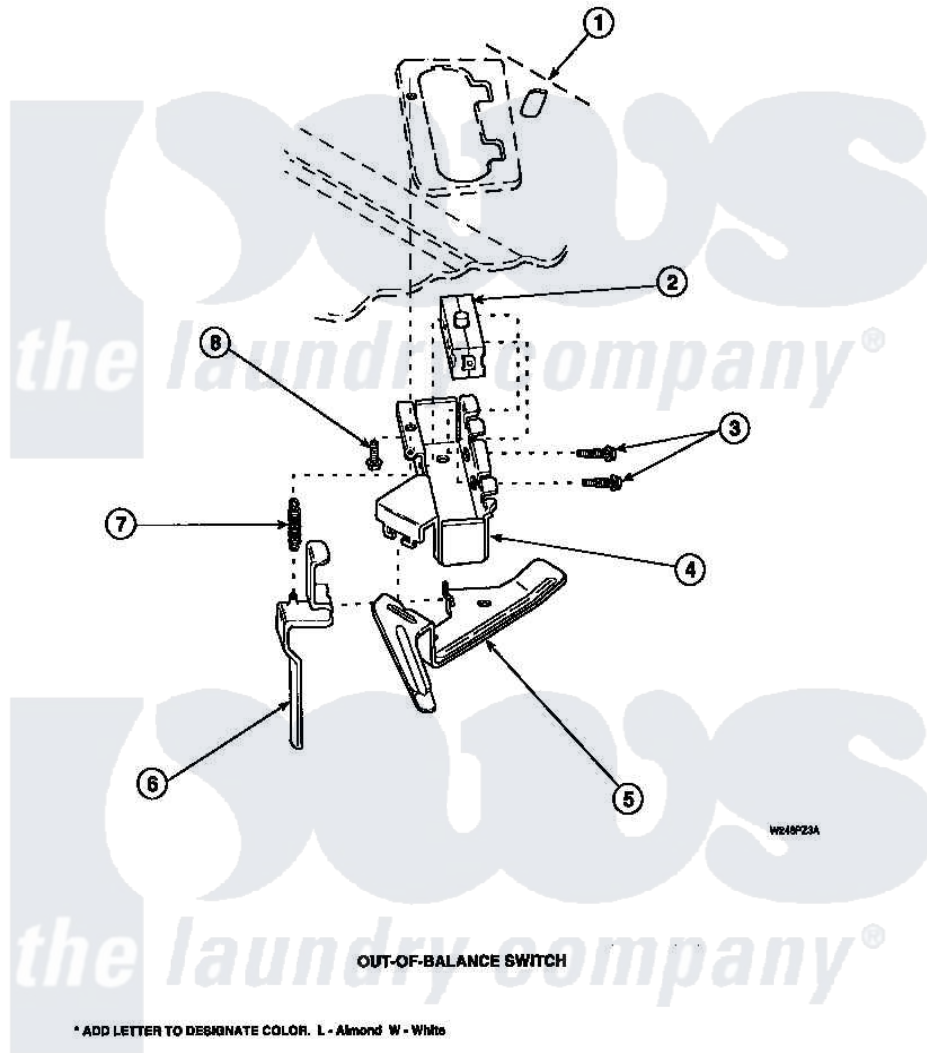

Amana LW3503W2 (BOM: PLW3503W2 A) 22 - OUT-OF-BALANCE SWITCH

Amana Residential Amana LW3503W2 (BOM: PLW3503W2 A) Washer Parts Parts Diagram 22 - OUT-OF-BALANCE SWITCH

Click on the part number to view part

Item	Original Part Number	Replaced By	Status	Part Description
1	34902P		Not Available	TOP
2	33445	27001095		Switch, Lid
3	36510			Screw
4	36497P			Kit, Switch Holder
5	33441			Arm, Actuator
6	33442			Lever, Unbalanced Load
7	33443			Spring
8	23962	W10116760		Screw