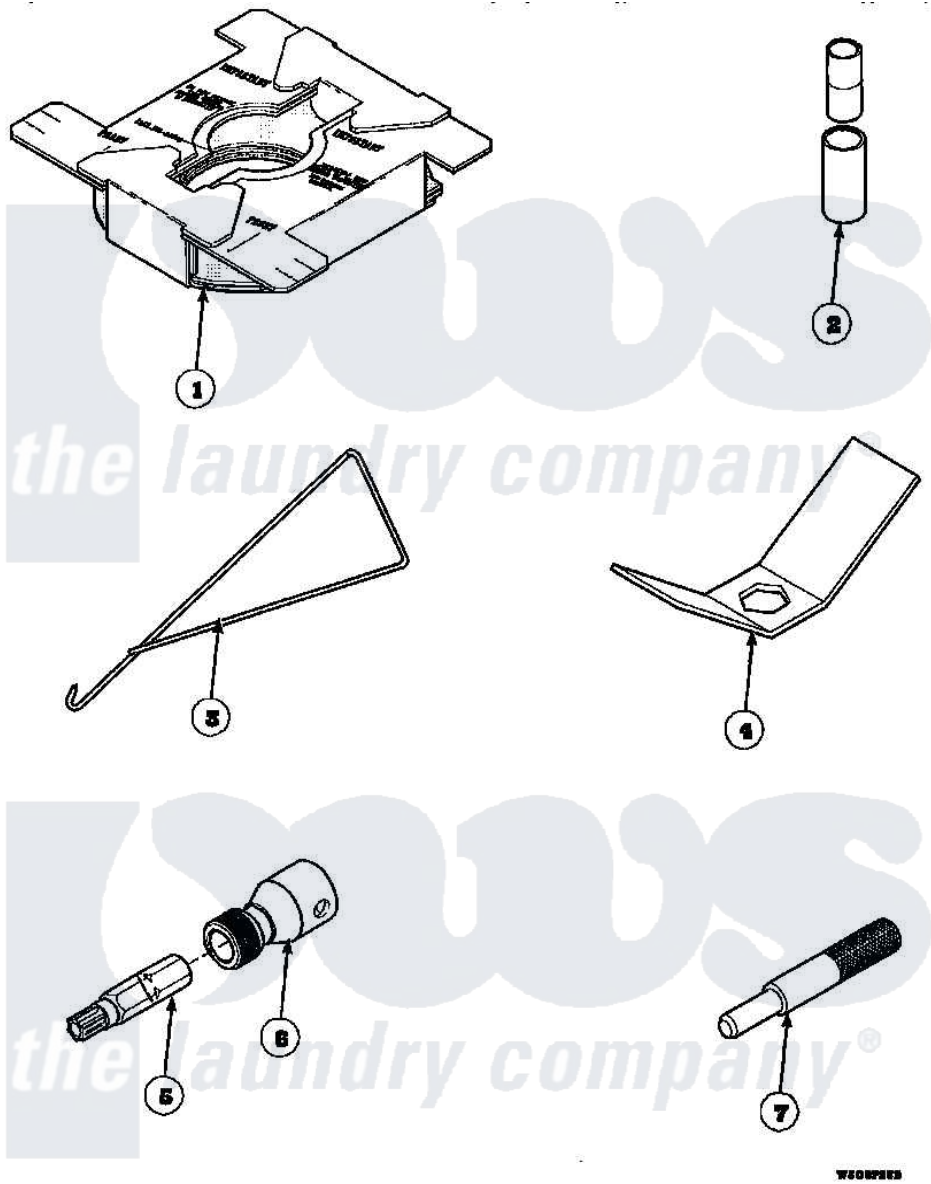

# Amana LW3503W2 (BOM: PLW3503W2 A) 24 - SPECIAL TOOLS

Amana Residential Amana LW3503W2 (BOM: PLW3503W2 A) Washer Parts Parts Diagram 24 - SPECIAL TOOLS  
 Click on the part number to view part

Item	Original Part Number	Replaced By	Status	Part Description
1	36926		Not Available	BRACE, SHIPPING
2	<a href="#">242P4</a>			Installer, Spring
3	289P4	<a href="#">321P4</a>		Hook, Spring
4	237P4	<a href="#">306P4</a>		Hex Wrench
5	<a href="#">282P4</a>			T25 Tamper Resistant Bit
6	<a href="#">24161</a>			Torx Bit Holder
7	305P4		Not Available	TOOL, TRANSMISSION PI
NI	555P3	<a href="#">725P3</a>		Kit