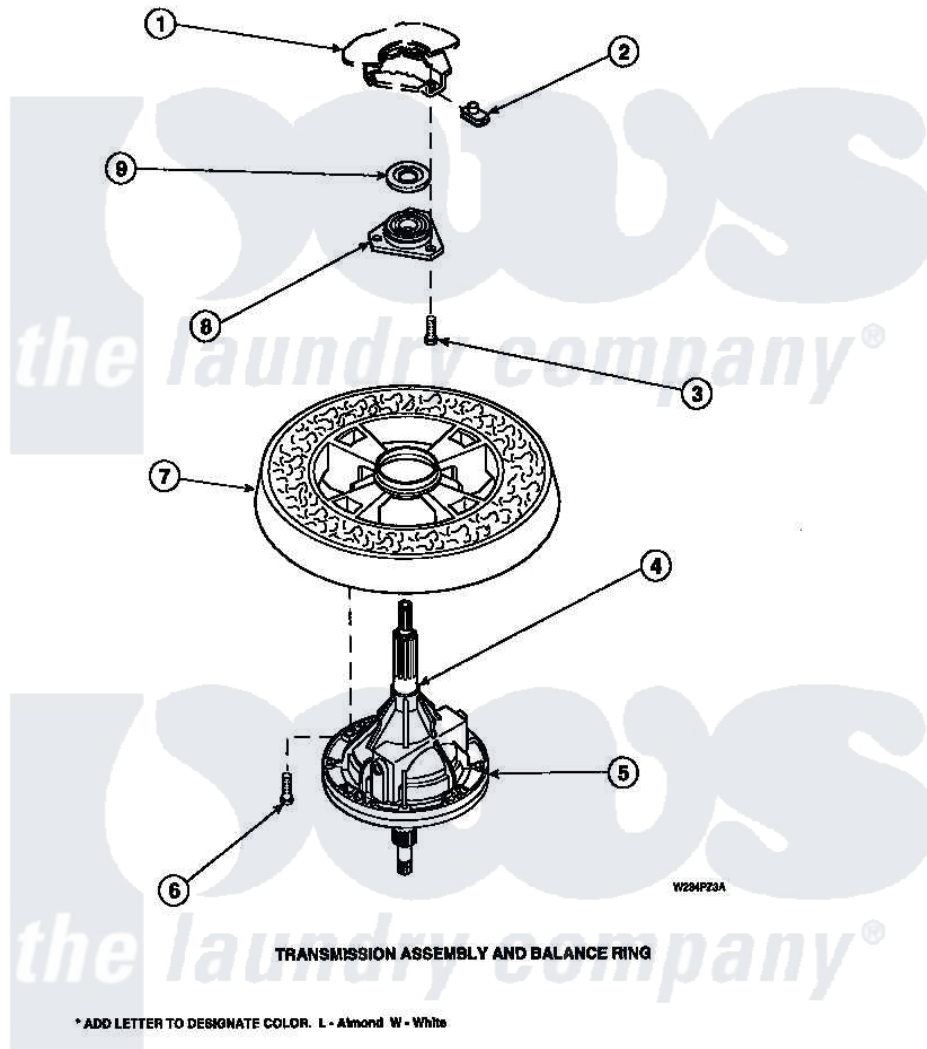

Amana LW3503W2 (BOM: PLW3503W2 A) 27 - TRANSMISSION ASSY AND BALANCE RING

Amana Residential Amana LW3503W2 (BOM: PLW3503W2 A) Washer Parts Parts Diagram 27 - TRANSMISSION ASSY AND BALANCE RING
 Click on the part number to view part

Item	Original Part Number	Replaced By	Status	Part Description
1	34438P			Assembly, Outer Tub
"	34439P			Outer Tub
2	27222			Nut, Retainer 5/16-18
3	36991	3400500		Bolt, 3405245 5/16-18 X 3/4
4	27604P			Never-Seeze 1 Oz Tube
5	34526P			Assembly, Transmission
6	37047		Not Available	SCREW, CAP
7	34731		Not Available	ASSY,BALANCE RING-COMPL
8	27182	40004201P		Main Bearing Assembly
9	27187			Flinger