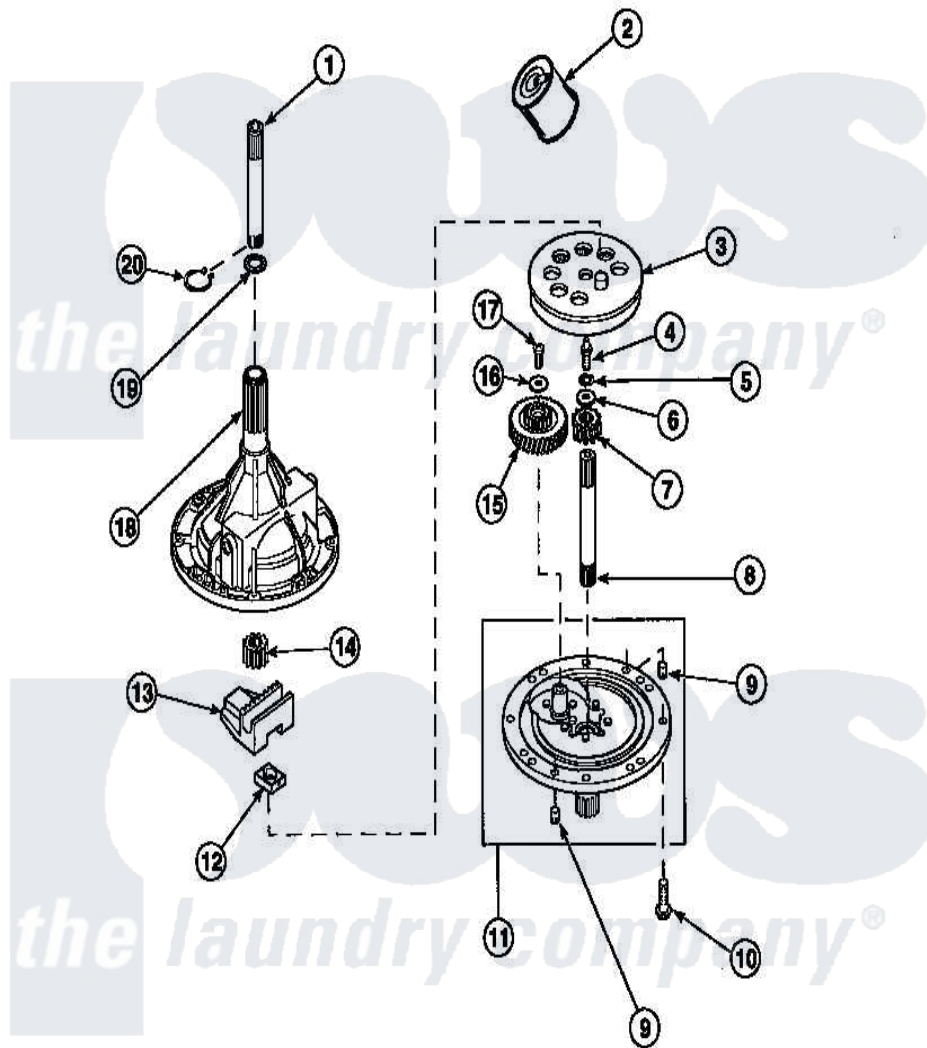

Amana LW3503W2 (BOM: PLW3503W2 B) 01 - 34526P TRANSMISSION ASSY

Amana Residential Amana LW3503W2 (BOM: PLW3503W2 B) Washer Parts Parts Diagram 01 - 34526P TRANSMISSION ASSY

Click on the part number to view part

Item	Original Part Number	Replaced By	Status	Part Description
1	<a href="#">Y36570</a>			Shaft, Output
2	<a href="#">27243P</a>			Oil, CW Transmission F-
3	<a href="#">26577</a>			Assembly, Gear And Stud
4	27030		Not Available	SCREW, 1/4-20 SPECIAL
5	<a href="#">21456</a>			Lockwasher, 1/4 Intshkp
6	26509	<a href="#">40041501</a>		Washer
7	<a href="#">36562</a>			Pinion, Drive
8	<a href="#">34853</a>			Shaft, Input
9	<a href="#">27172</a>			Pin, Dowel
10	32814		Not Available	SCREW, 1/4-20X7/8 SERRA
11	<a href="#">38290</a>			Assembly, Cover
12	<a href="#">26493</a>			Slide
13	<a href="#">Y31526</a>			Rack
14	<a href="#">27003</a>			Pinion, Agitator
15	<a href="#">29161</a>			Gear, Reduction

16	29260	Not Available	WASHER
17	<a href="#">29273</a>		Screw, 1/4-20 X 3/8
18	33223	Not Available	ASSY, TRANSMISSION CASE
19	<a href="#">35092</a>		Washer, 3628id X 1.00 X .056
20	<a href="#">27197</a>		Ring, Retaining
NI	37577P	Not Available	SEALANT