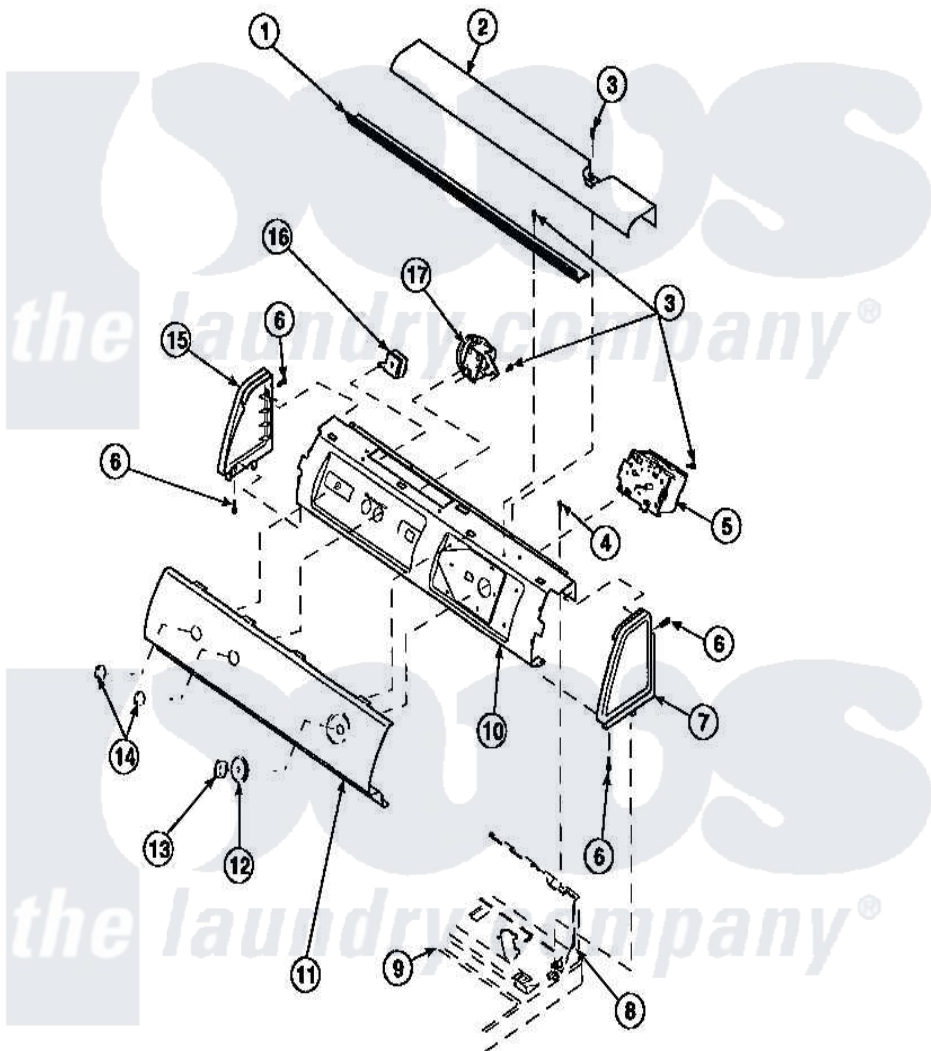

**Amana LW3503W2 (BOM: PLW3503W2 B) 09 - GRAPHIC PANEL, CTRL  
MTG PLATE AND CTRLS**

Amana Residential Amana LW3503W2 (BOM: PLW3503W2 B) Washer Parts Parts Diagram 09 - GRAPHIC PANEL, CTRL MTG PLATE AND CTRLS  
Click on the part number to view part

| Item | Original Part Number | Replaced By               | Status        | Part Description                        |
|------|----------------------|---------------------------|---------------|---|
| 1    | Y34826               |                           | Not Available | DIFFUSER,LAMP-CLEAR                     |
| 3    | 23962                | <a href="#">W10116760</a> |               | Screw                                   |
| 4    | 34904                | <a href="#">489355</a>    |               | Screw, 8 X 1/2                          |
| 6    | 501086               | <a href="#">90767</a>     |               | Screw, 8A X 3/8 HeX Washer Head Tapping |
| 8    | 34903                |                           | Not Available | PANEL, BACK HOOD (USE 37782)            |
| 9    | 34902P               |                           | Not Available | TOP                                     |
| 10   | 34821                |                           | Not Available | CONTROL MOUNTING PLATE                  |