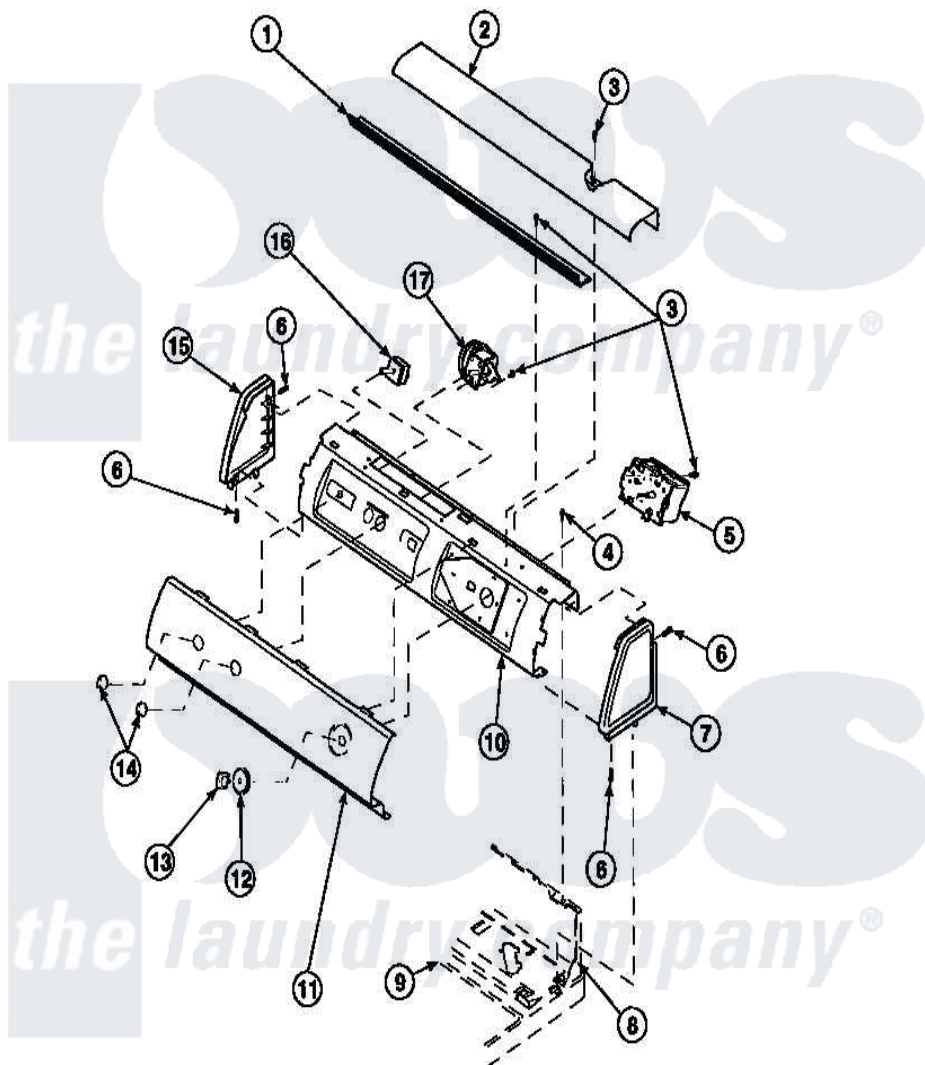

**Amana LW3503W2 (BOM: PLW3503W2 B) 10 - GRAPHIC PANEL, CTRL  
MTG PLATE AND CTRLS**

Amana [Residential Amana LW3503W2 \(BOM: PLW3503W2 B\) Washer Parts](#) Parts Diagram 10 - GRAPHIC PANEL, CTRL MTG PLATE AND CTRLS  
Click on the part number to view part

Item	Original Part Number	Replaced By	Status	Part Description
1	Y34826		Not Available	DIFFUSER,LAMP-CLEAR
2	34824		Not Available	TOP COVER
3	23962	<a href="#">W10116760</a>		Screw
4	34904	<a href="#">489355</a>		Screw, 8 X 1/2
6	501086	<a href="#">90767</a>		Screw, 8A X 3/8 HeX Washer Head Tapping
7	34817		Not Available	END CAP(RIGHT)
8	34903		Not Available	PANEL, BACK HOOD (USE 37782)
9	34902P		Not Available	TOP
10	34821		Not Available	CONTROL MOUNTING PLATE
13	35333		Not Available	TIMER KNOB
15	34818		Not Available	END CAP(LEFT)