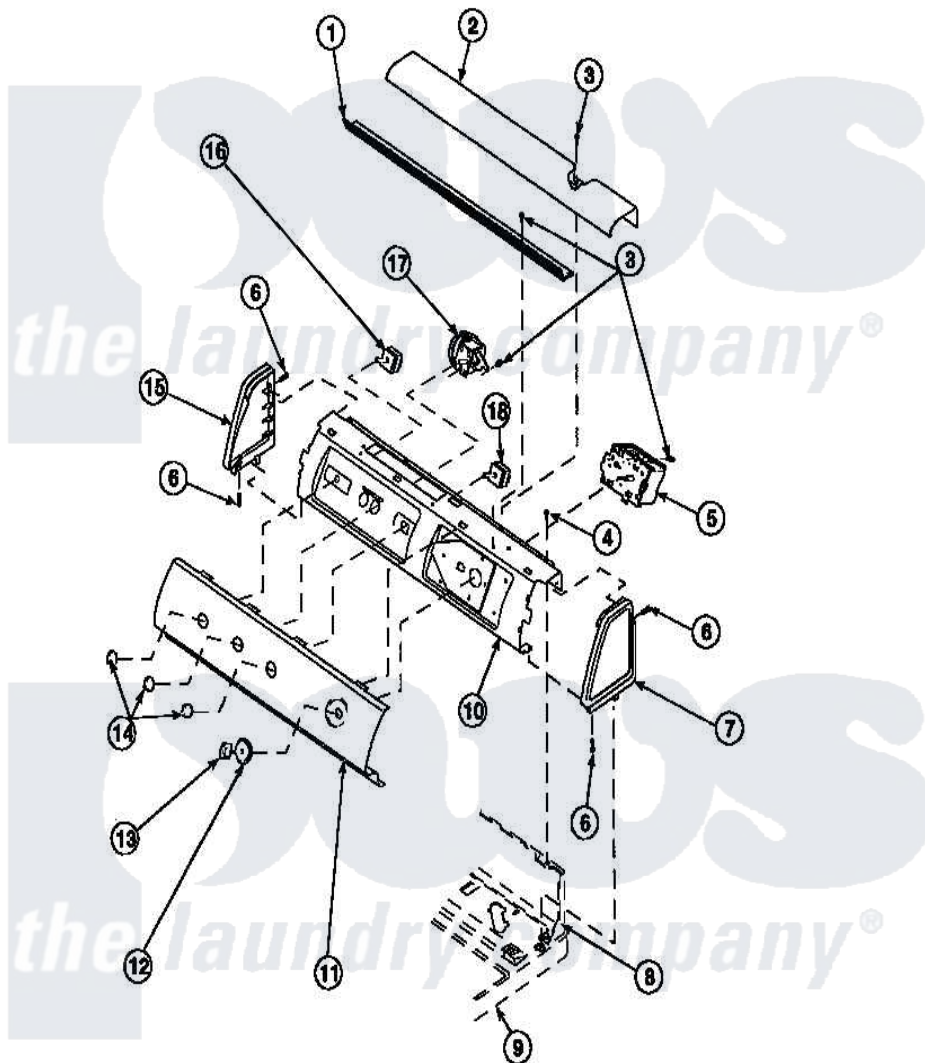

**Amana LW3503W2 (BOM: PLW3503W2 B) 11 - GRAPHIC PANEL, CTRL
MTG PLATE AND CTRLS**

Amana [Residential Amana LW3503W2 \(BOM: PLW3503W2 B\) Washer Parts](#) Parts Diagram 11 - GRAPHIC PANEL, CTRL MTG PLATE AND CTRLS
Click on the part number to view part

Item	Original Part Number	Replaced By	Status	Part Description
1	Y34826		Not Available	DIFFUSER,LAMP-CLEAR
2	34824		Not Available	TOP COVER
3	23962	W10116760		Screw
4	34904	489355		Screw, 8 X 1/2
6	501086	90767		Screw, 8A X 3/8 HeX Washer Head Tapping
7	34817		Not Available	END CAP(RIGHT)
8	34903		Not Available	PANEL, BACK HOOD (USE 37782)
9	34902P		Not Available	TOP
10	34821		Not Available	CONTROL MOUNTING PLATE
13	35333		Not Available	TIMER KNOB
15	34818		Not Available	END CAP(LEFT)