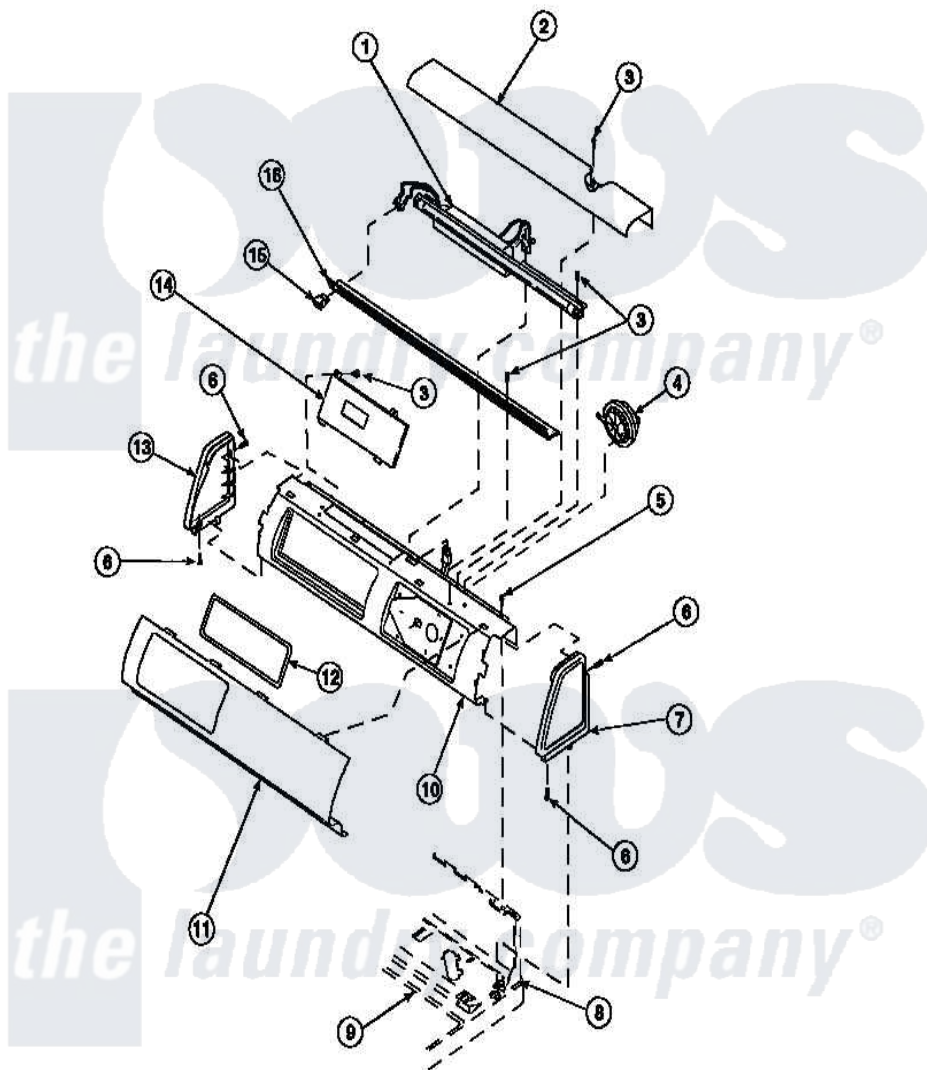

**Amana LW3503W2 (BOM: PLW3503W2 B) 12 - GRAPHIC PANEL, CTRL  
MTG PLATE AND CTRLS**

Amana Residential Amana LW3503W2 (BOM: PLW3503W2 B) Washer Parts Parts Diagram 12 - GRAPHIC PANEL, CTRL MTG PLATE AND CTRLS  
Click on the part number to view part

| Item | Original Part Number | Replaced By               | Status        | Part Description                        |
|------|----------------------|---------------------------|---------------|---|
| 2    | 34824                |                           | Not Available | TOP COVER                               |
| 3    | 23962                | <a href="#">W10116760</a> |               | Screw                                   |
| 5    | 34904                | <a href="#">489355</a>    |               | Screw, 8 X 1/2                          |
| 6    | 501086               | <a href="#">90767</a>     |               | Screw, 8A X 3/8 HeX Washer Head Tapping |
| 7    | 34817                |                           | Not Available | END CAP(RIGHT)                          |
| 8    | 34903                |                           | Not Available | PANEL, BACK HOOD (USE 37782)            |
| 9    | 34902P               |                           | Not Available | TOP                                     |
| 13   | 34818                |                           | Not Available | END CAP(LEFT)                           |