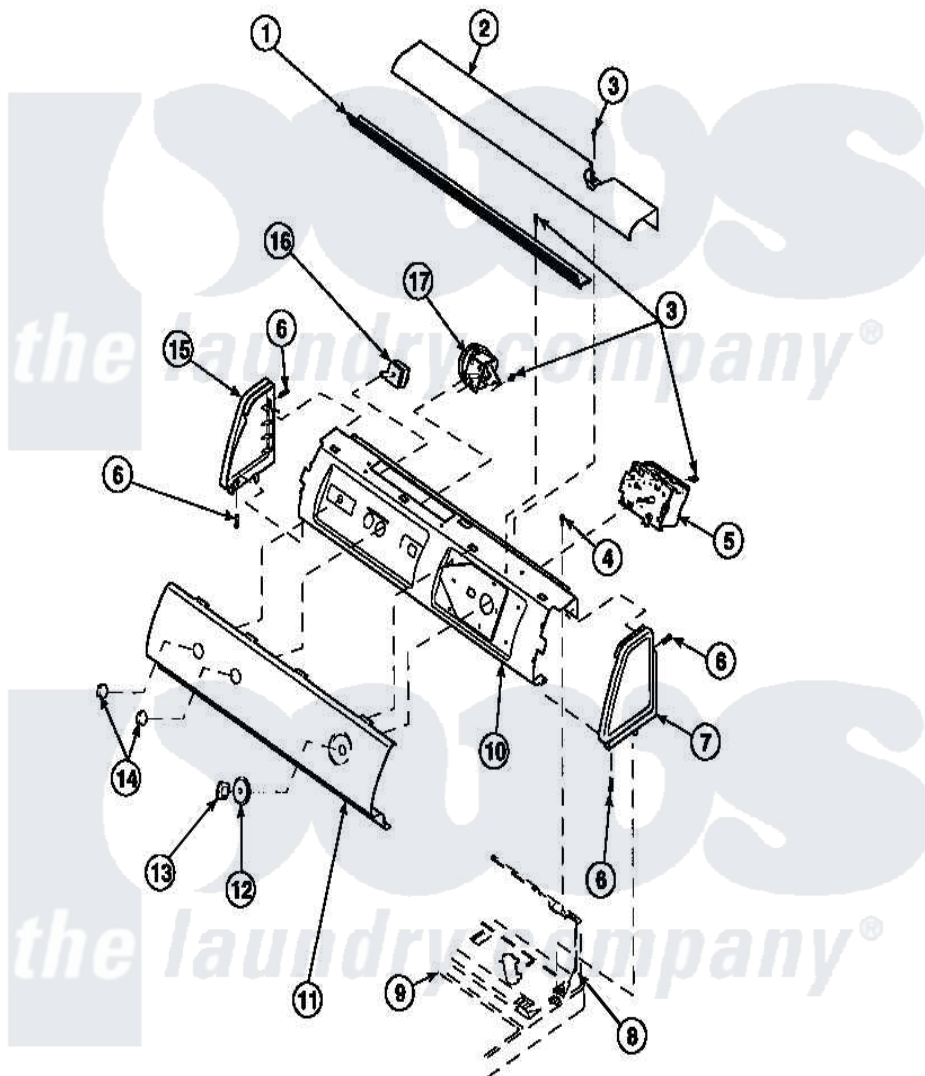

**Amana LW3503W2 (BOM: PLW3503W2 B) 14 - GRAPHIC PANEL, CTRL
MTG PLATE AND CTRLS**

Amana Residential Amana LW3503W2 (BOM: PLW3503W2 B) Washer Parts Parts Diagram 14 - GRAPHIC PANEL, CTRL MTG PLATE AND CTRLS
Click on the part number to view part

Item	Original Part Number	Replaced By	Status	Part Description
1	Y34826		Not Available	DIFFUSER,LAMP-CLEAR
2	34824		Not Available	TOP COVER
3	23962	W10116760		Screw
5	34904	489355		Screw, 8 X 1/2
6	501086	90767		Screw, 8A X 3/8 HeX Washer Head Tapping
7	34817		Not Available	END CAP(RIGHT)
8	34903		Not Available	PANEL, BACK HOOD (USE 37782)
9	34902P		Not Available	TOP
11	34821		Not Available	CONTROL MOUNTING PLATE
13	35333		Not Available	TIMER KNOB
15	34818		Not Available	END CAP(LEFT)