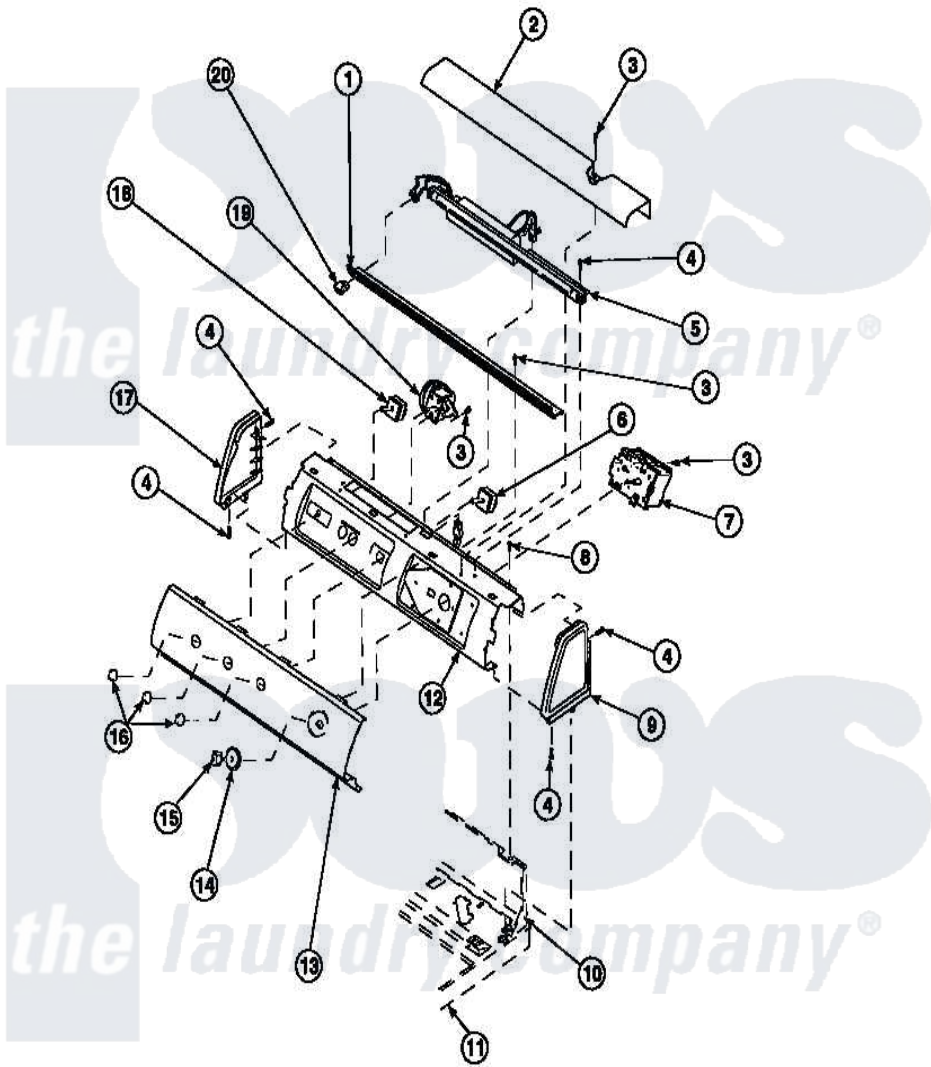

**Amana LW3503W2 (BOM: PLW3503W2 B) 16 - GRAPHIC PANEL, CTRL
MTG PLATE AND CTRLS**

Amana Residential Amana LW3503W2 (BOM: PLW3503W2 B) Washer Parts Parts Diagram 16 - GRAPHIC PANEL, CTRL MTG PLATE AND CTRLS
Click on the part number to view part

| Item | Original Part Number | Replaced By | Status | Part Description |
|------|----------------------|---------------------------|---------------|---|
| 2 | 34824 | | Not Available | TOP COVER |
| 3 | 23962 | W10116760 | | Screw |
| 4 | 501086 | 90767 | | Screw, 8A X 3/8 HeX Washer Head Tapping |
| 8 | 34904 | 489355 | | Screw, 8 X 1/2 |
| 9 | 34817 | | Not Available | END CAP(RIGHT) |
| 10 | 34903 | | Not Available | PANEL, BACK HOOD (USE 37782) |
| 11 | 34902P | | Not Available | TOP |
| 12 | 34821 | | Not Available | CONTROL MOUNTING PLATE |
| 15 | 35333 | | Not Available | TIMER KNOB |
| 17 | 34818 | | Not Available | END CAP(LEFT) |