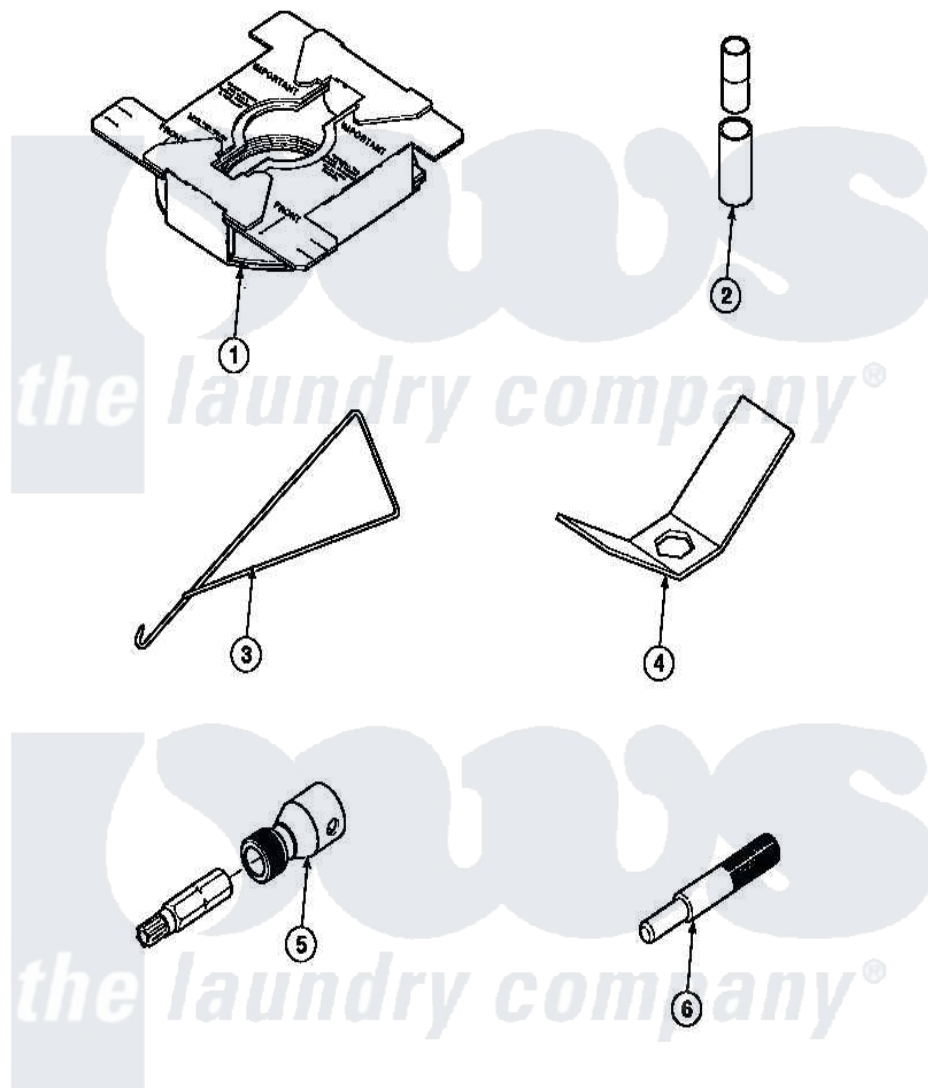

# Amana LW3503W2 (BOM: PLW3503W2 B) 24 - SPECIAL TOOLS

Amana Residential Amana LW3503W2 (BOM: PLW3503W2 B) Washer Parts Parts Diagram 24 - SPECIAL TOOLS  
 Click on the part number to view part

Item	Original Part Number	Replaced By	Status	Part Description
1	36926		Not Available	BRACE, SHIPPING
2	<a href="#">242P4</a>			Installer, Spring
3	289P4	<a href="#">321P4</a>		Hook, Spring
4	237P4	<a href="#">306P4</a>		Hex Wrench
5	<a href="#">282P4</a>			T25 Tamper Resistant Bit
"	<a href="#">24161</a>			Torx Bit Holder
6	305P4		Not Available	TOOL, TRANSMISSION PI
NI	555P3	<a href="#">725P3</a>		Kit