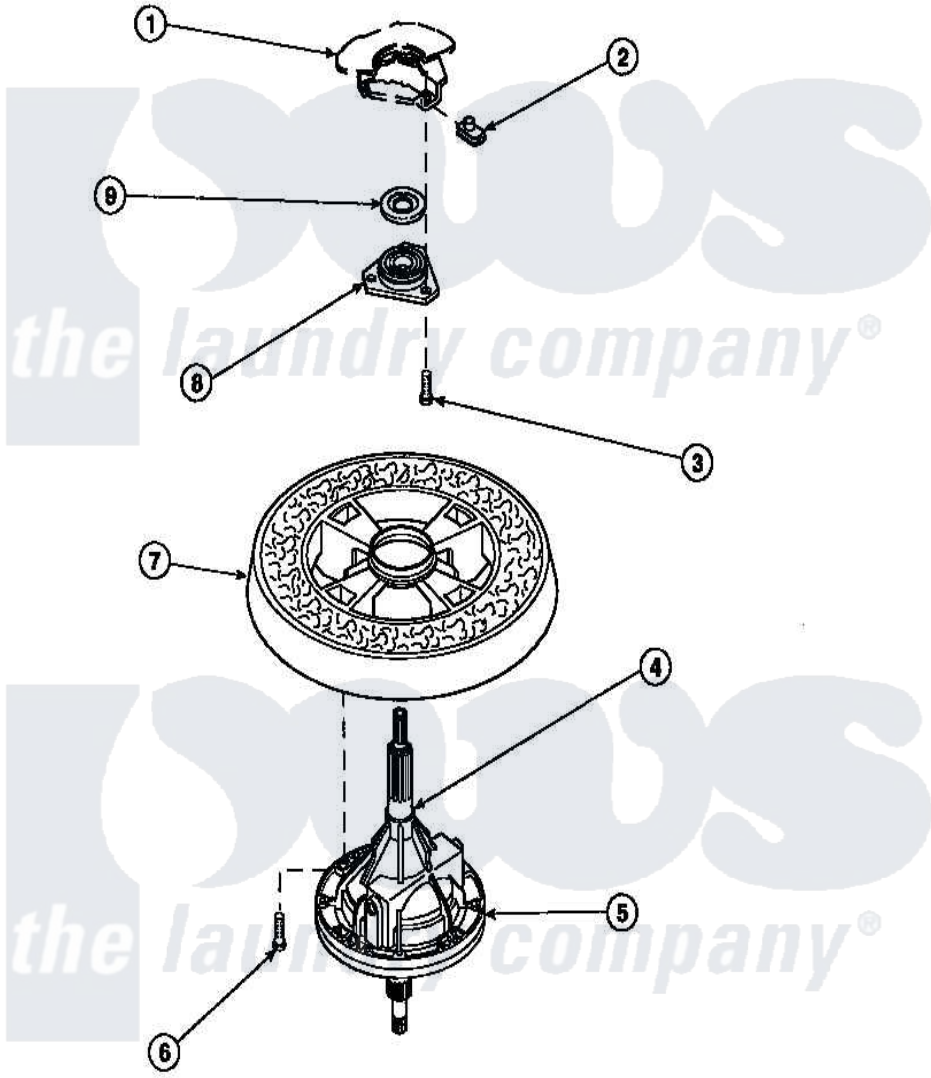

Amana LW3503W2 (BOM: PLW3503W2 B) 27 - TRANSMISSION ASSY AND BALANCE RING

Amana Residential Amana LW3503W2 (BOM: PLW3503W2 B) Washer Parts Parts Diagram 27 - TRANSMISSION ASSY AND BALANCE RING
 Click on the part number to view part

Item	Original Part Number	Replaced By	Status	Part Description
1	34439P			Outer Tub
2	27222			Nut, Retainer 5/16-18
3	36991	3400500		Bolt, 3405245 5/16-18 X 3/4
4	27604P			Never-Seeze 1 Oz Tube
5	34526P			Assembly, Transmission
6	37047		Not Available	SCREW, CAP
7	34731		Not Available	ASSY,BALANCE RING-COMPL
8	27182	40004201P		Main Bearing Assembly
9	27187			Flinger