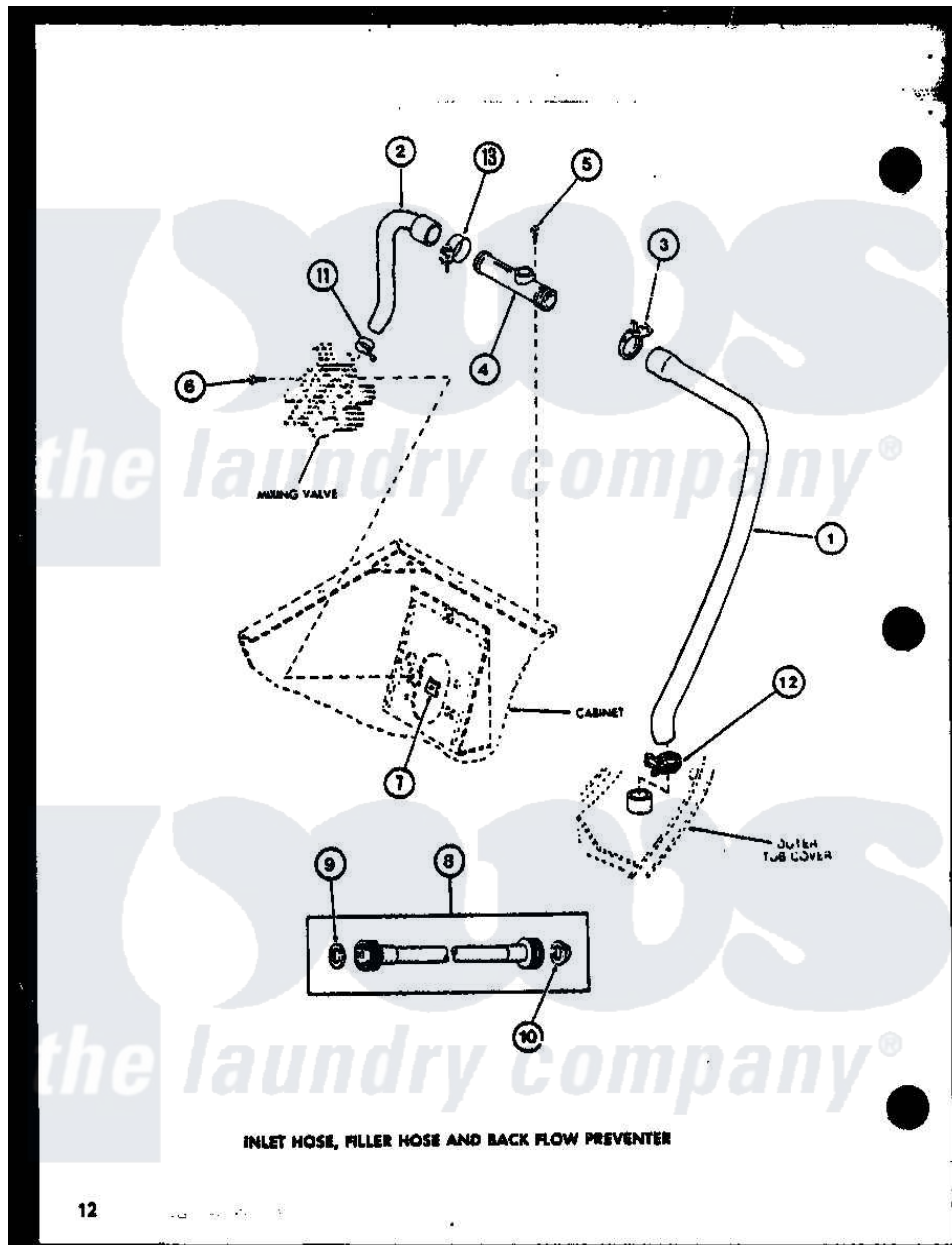

Amana LW3603 (BOM: P1110506W W) 02 - INLET HOSE

Amana Residential Amana LW3603 (BOM: P1110506W W) Washer Parts Parts Diagram 02 - INLET HOSE
 Click on the part number to view part

Item	Original Part Number	Replaced By	Status	Part Description
1	R0606548	31140		Hose, Water Inlet
2	R0606503	27183		Hose, Mixing Valve
3	R0601541	285655		Clamp, Hose
4	R0605507	34280		Assembly, Backflow Prevento
5	R0600004	W10116760		Screw
6	R0600009		Not Available	SCREW
7	R0601007	54038		NUt, Speed U-Type
8	R0606504	202860		Inlet Hose Assembly
9	R0600505	Y013783		Washer, Inlet Hose
10	R0600504	22002960		Strainer, Washer Inlet
11	R0601505	285655		Clamp, Hose
12	R0601542	29210		Hose Clamp
13	R0601505	285655		Clamp, Hose