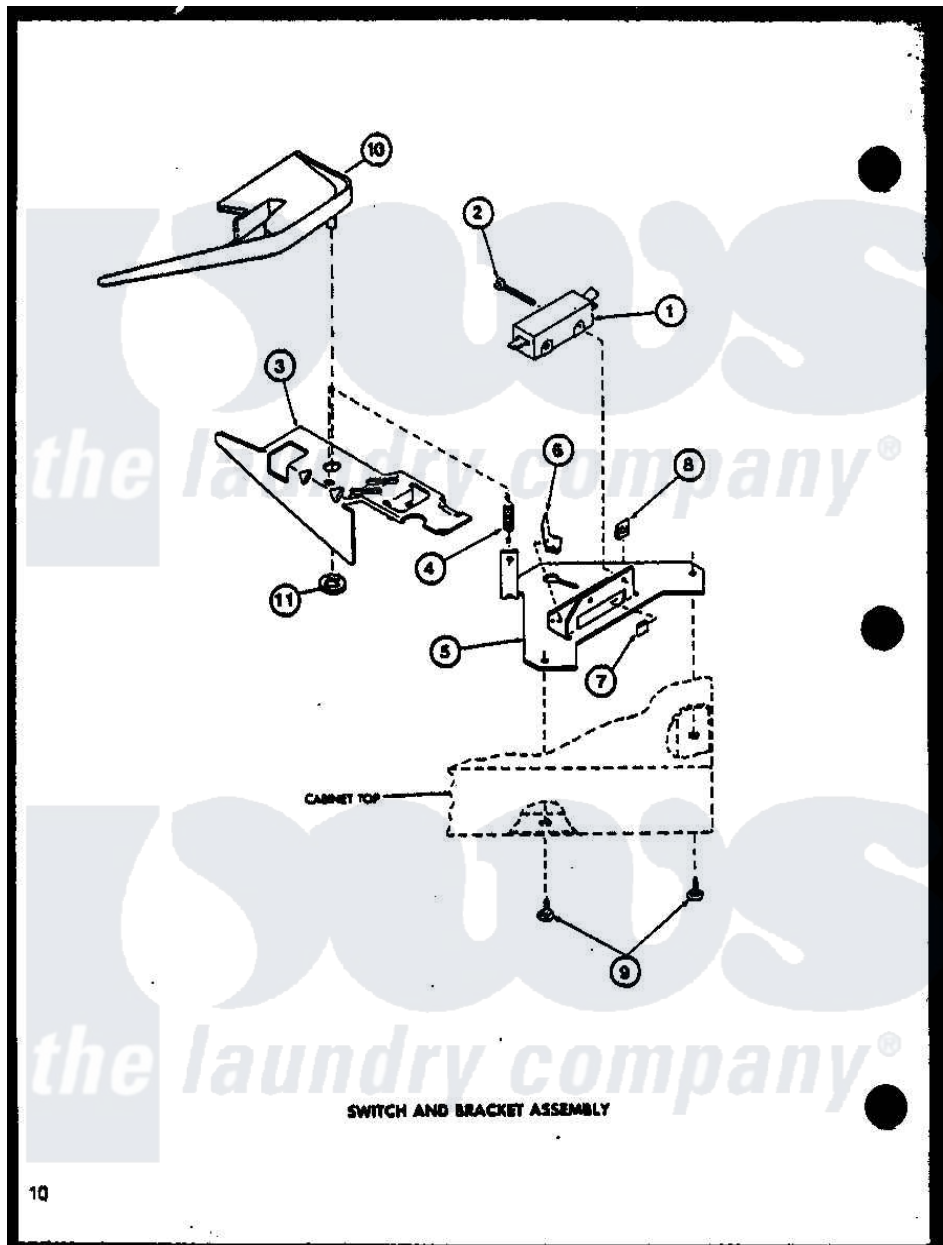

Amana LW3603 (BOM: P1110506W W) 09 - SWITCH AND BRACKET ASSY

Amana [Residential Amana LW3603 \(BOM: P1110506W W\) Washer Parts](#) Parts Diagram 09 - SWITCH AND BRACKET ASSY

[Click on the part number to view part](#)

Item	Original Part Number	Replaced By	Status	Part Description
1	R0602507	<a href="#">27612</a>		Switch, Lid
2	R0600011		Not Available	SCREW
3	R0605504	<a href="#">27602</a>		Lever, Out-Of-Bal Switch
4	R0605506		Not Available	SPRING
5	R0605505		Not Available	BRACKET
6	R0601503		Not Available	U-CLIP
7	R0601504	<a href="#">27610</a>		Clip, U
8	R0601006		Not Available	NUT
9	R0600012	<a href="#">489464</a>		Screw
10	R0605671		Not Available	SWITCH SHIELD
11	R0601032	<a href="#">29043</a>		Nut, Push
NI	R0603601		Not Available	ENCLOSURE, LID SWITCH