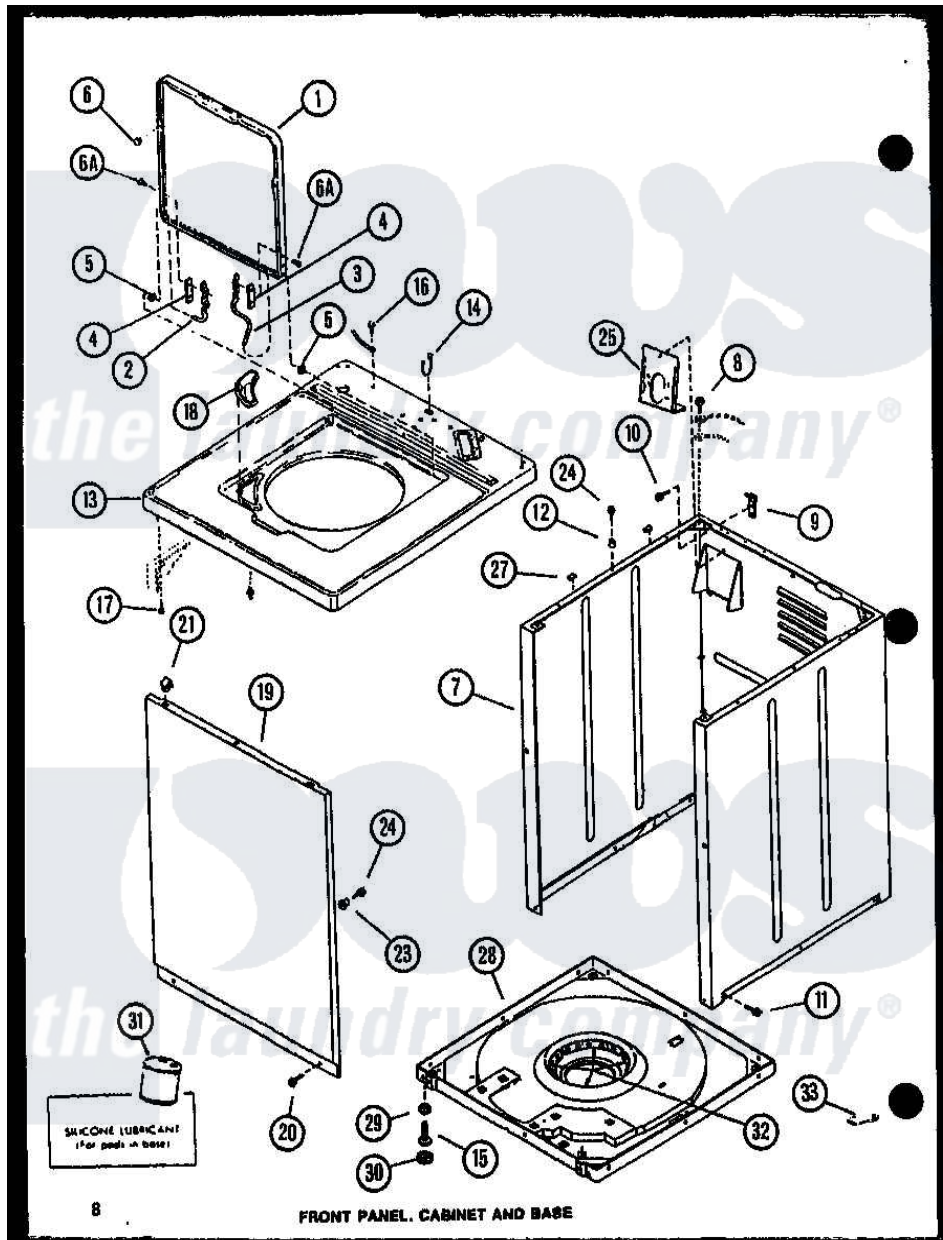

Amana LW3603L (BOM: P1122402W L) 01 - FRONT PANEL. CABINET AND BASE

Amana Residential Amana LW3603L (BOM: P1122402W L) Washer Parts Parts Diagram 01 - FRONT PANEL. CABINET AND BASE

Click on the part number to view part

Item	Original Part Number	Replaced By	Status	Part Description
1	R0603233	33541LP		Lid, W/Instructions
"	R0603232	33541WP		Lid, W/Instructions
"	R0603234		Not Available	DOOR LOADING G
2	R0605724	36438		Hinge, Lid Left
3	R0605725	36437		Hinge, Lid R
4	R0604522		Not Available	GASKET
5	R0603609	40008201		Bushing, Hinge
6	R0600107	W10119828		Screw, Lid Hinge Mounting
"	R0606555	40038001		Bumper
7	R0603102		Not Available	CABINET-GOLD
"	R0603090	38612LP		Kit Service Cabinet
"	R0603091	38612WP		Kit-Servic
8	R0600009		Not Available	SCREW
9	R0605528	Y27103		Hinge, Hold-Down Lug
10	R0600032	3390631		Screw, 10-16 X 3/8

12	R0603524	505187	Locator, Panel
13	R0603236	Not Available	TOP CABINET L
"	R0603237	Not Available	TOP CABINET G
"	R0603235	Not Available	TOP CABINET W
14	R0601502	211881	Grommet, Cord Part Not Used- Gas Models Only
15	R0600030	22003428	Leg, Adjustable
16	R0600040	Not Available	SCREW
17	R0600096	Not Available	SCREW
18	R0603610	Not Available	DISPENSER, BLEACH
19	R0603051	Not Available	FRONT PANEL H GOLD
"	R0603052	32708LP	Panel, Front
"	R0603116	32708WP	Panel Front
20	R0600029	27001200	Screw
21	R0601520	22001650	Fastener, Spring
23	R0603525	Not Available	LOCATER LUG
24	R0600102	Y014874	Screw, Idler Arm And Sleeve
25	R0605726	39407	Bracket, Valve
27	R0606519	Y56128	Pad, Bumper
28	R0603107	31653P	Assembly, Base-Complete- G90
29	R001016	Not Available	LOCKNUT
30	R0606518	40016001	Foot, Rubber
31	R0608002	26594P	Grease, Silicone - 2 Oz Tube
32	R0610052	Not Available	SNUBBER PAD
33	R0608012	511637P	Adh Dow 737 Clr 3 Oz Tube