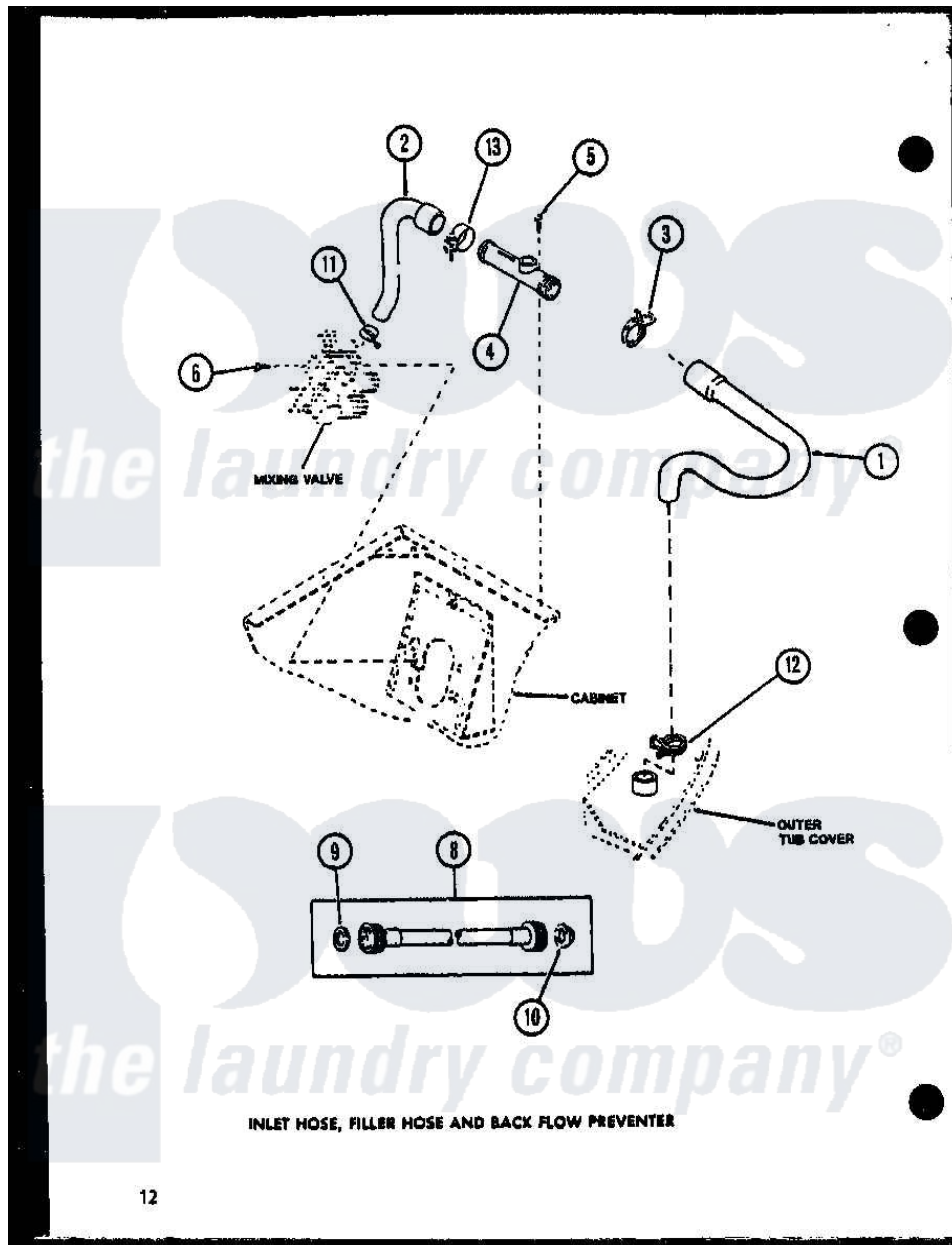

Amana LW3603L (BOM: P1122402W L) 02 - INLET HOSE

Amana Residential Amana LW3603L (BOM: P1122402W L) Washer Parts Parts Diagram 02 - INLET HOSE
 Click on the part number to view part

Item	Original Part Number	Replaced By	Status	Part Description
1	R0606556	33186		Hose, Water Inlet
2	R0606503	27183		Hose, Mixing Valve
3	R0601541	285655		Clamp, Hose
4	R0605507	34280		Assembly, Backflow Prevento
5	R0600004	W10116760		Screw
6	R0600009		Not Available	SCREW
8	R0606504	202860		Inlet Hose Assembly
9	R0600505	Y013783		Washer, Inlet Hose
10	R0600504	22002960		Strainer, Washer Inlet
11	R0601505	285655		Clamp, Hose
12	R0601542	29210		Hose Clamp
13	R0601505	285655		Clamp, Hose