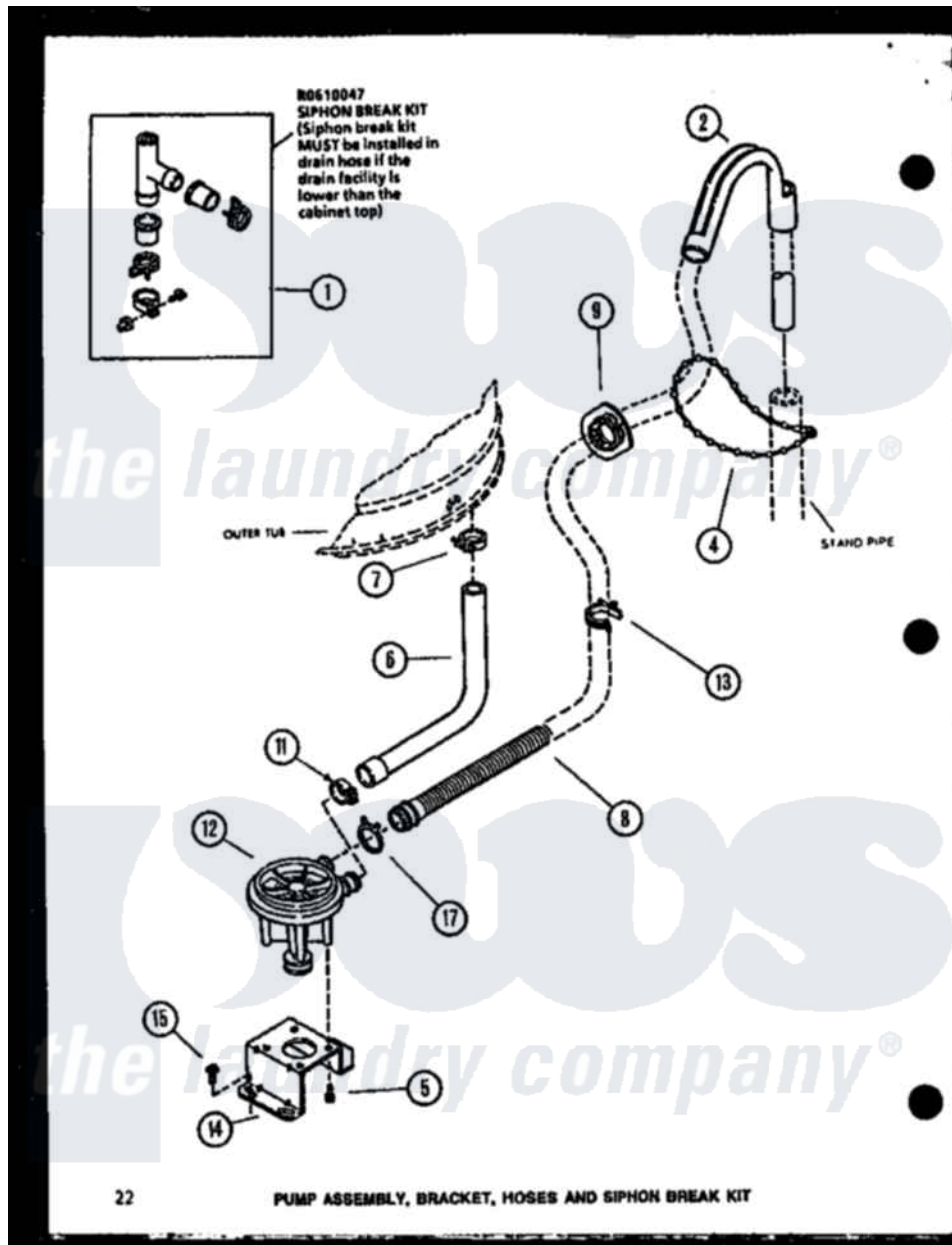

Amana LW3603L (BOM: P1122402W L) 08 - PUMP ASSY

Amana Residential Amana LW3603L (BOM: P1122402W L) Washer Parts Parts Diagram 08 - PUMP ASSY  
Click on the part number to view part

Item	Original Part Number	Replaced By	Status	Part Description
1	R0610047	<a href="#">76660</a>		Break-Sphn
2	R0603615	<a href="#">22003814</a>		Retainer, Drain Hose
4	R0603616	<a href="#">8539404</a>		Tie-Wire
5	R0600109	<a href="#">31098</a>		Screw, 10-10 5/8 Unslot
6	R0606514		Not Available	HOSE
7	R0601549	<a href="#">285655</a>		Clamp, Hose
8	R0606558	<a href="#">39953</a>		Hose- Drai
9	R0603617	<a href="#">32219</a>		Relief, Strain
11	R0601516	<a href="#">285655</a>		Clamp, Hose
12	R0610503	<a href="#">31969</a>		Assembly, Pump NA
13	R0601550		Not Available	CLAMP HOSE RETAINER
14	R0605524	<a href="#">27105</a>		Bracket, Pump Mounting
15	R0600098	<a href="#">27001200</a>		Screw
17	R0601551	<a href="#">285655</a>		Clamp, Hose