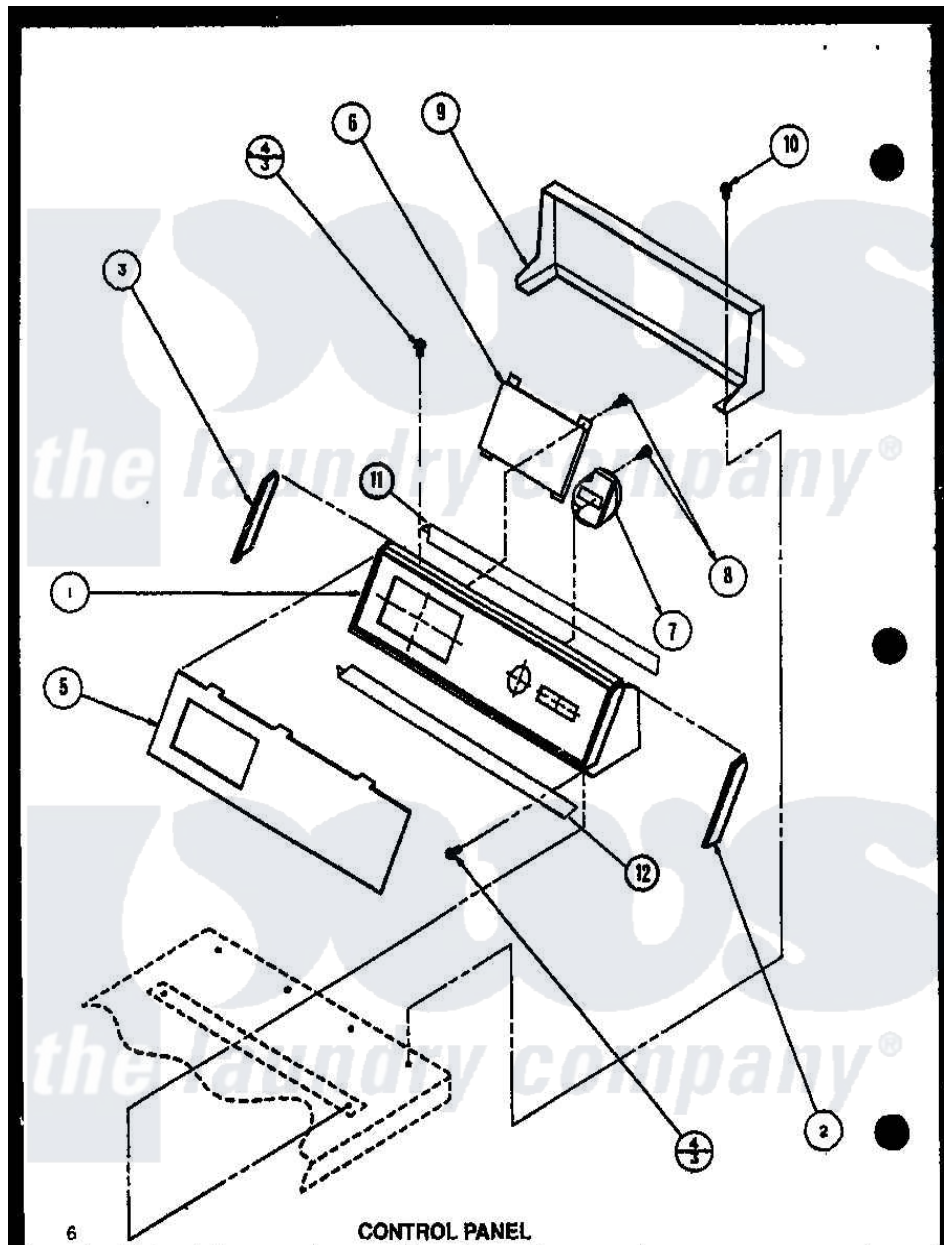

Amana LW3603L (BOM: P1122406W L) 01 - CONTROL PANEL

6 CONTROL PANEL

Amana Residential Amana LW3603L (BOM: P1122406W L) Washer Parts Parts Diagram 01 - CONTROL PANEL  
 Click on the part number to view part

Item	Original Part Number	Replaced By	Status	Part Description
1	31224		Not Available	HOOD,CONTROL-BLACK
2	<a href="#">31248</a>			Cap, End-RH-Chrome
3	31249		Not Available	CAP,END-L.H.-CHROME
4	31752		Not Available	SCREW,No.8ABX3/4 POZIDRI
5	33961		Not Available	PANEL,GRAPHIC-AMANA
6	32908	<a href="#">32908P</a>		Assembly, Electronic Contro
7	32903		Not Available	SWITCH,PRESSURE-SLIDE
8	<a href="#">31260</a>			Screw, No.8 X 3/8 Ind H
9	33619		Not Available	CONTROL HOOD REAR PANEL
10	23962	<a href="#">W10116760</a>		Screw
11	31660		Not Available	TRIM,TOP-AMANA
12	32874		Not Available	TRIM,BOTTOM-AMANA