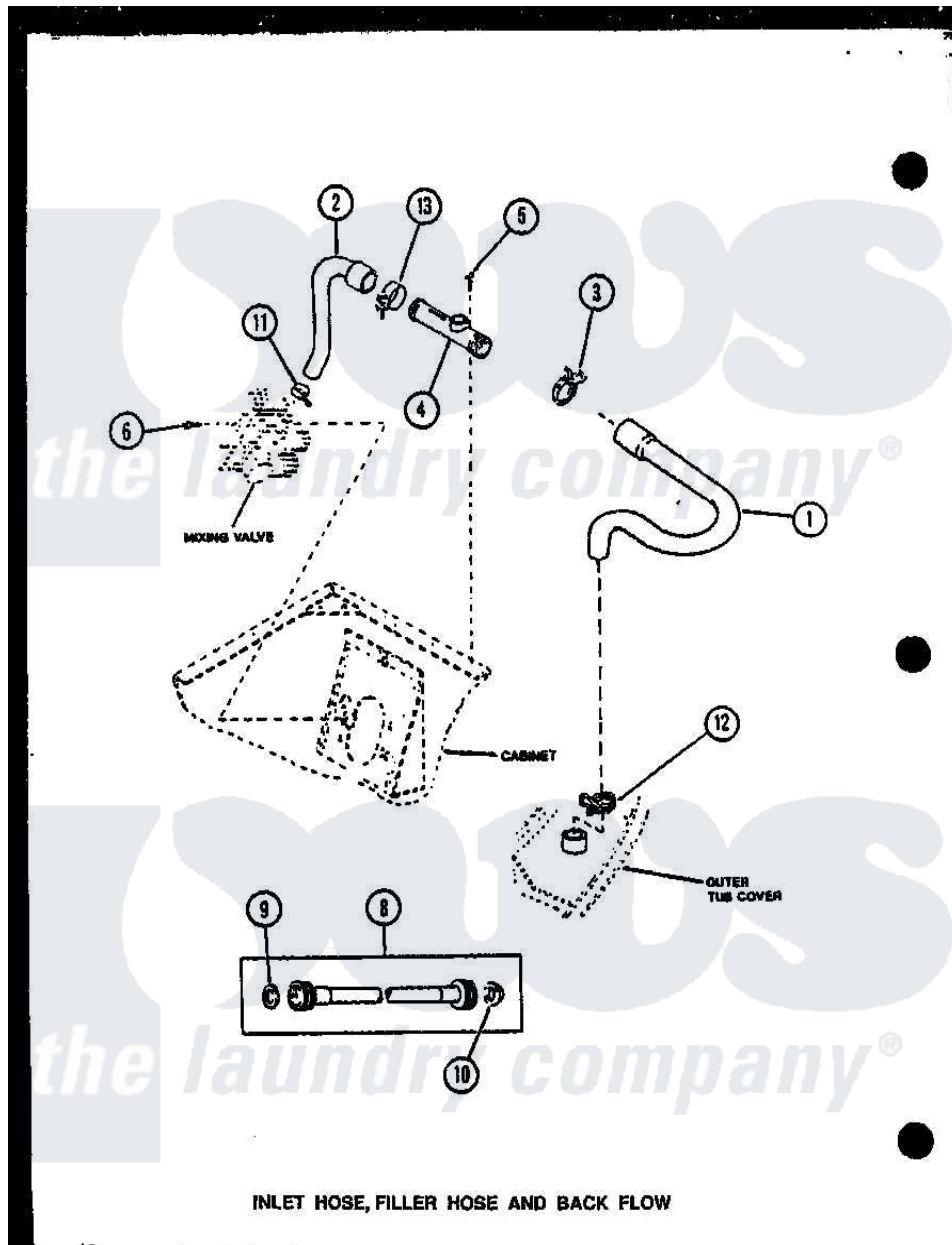

Amana LW3603L (BOM: P1122406W L) 03 - INLET HOSE

Amana Residential Amana LW3603L (BOM: P1122406W L) Washer Parts Parts Diagram 03 - INLET HOSE
 Click on the part number to view part

Item	Original Part Number	Replaced By	Status	Part Description
1	33186			Hose, Water Inlet
2	27183			Hose, Mixing Valve
3	29176	285655		Clamp, Hose
4	27118	34280		Assembly, Backflow Prevento
5	23962	W10116760		Screw
6	56392		Not Available	SCREW, 8-18 X 3/8 TAPPI
8	28330P	202860		Inlet Hose Assembly
9	20290	Y013783		Washer, Inlet Hose
10	28605	22002960		Strainer, Washer Inlet
11	27152		Not Available	CLAMP HOSE
12	29210			Hose Clamp
13	27152		Not Available	CLAMP HOSE