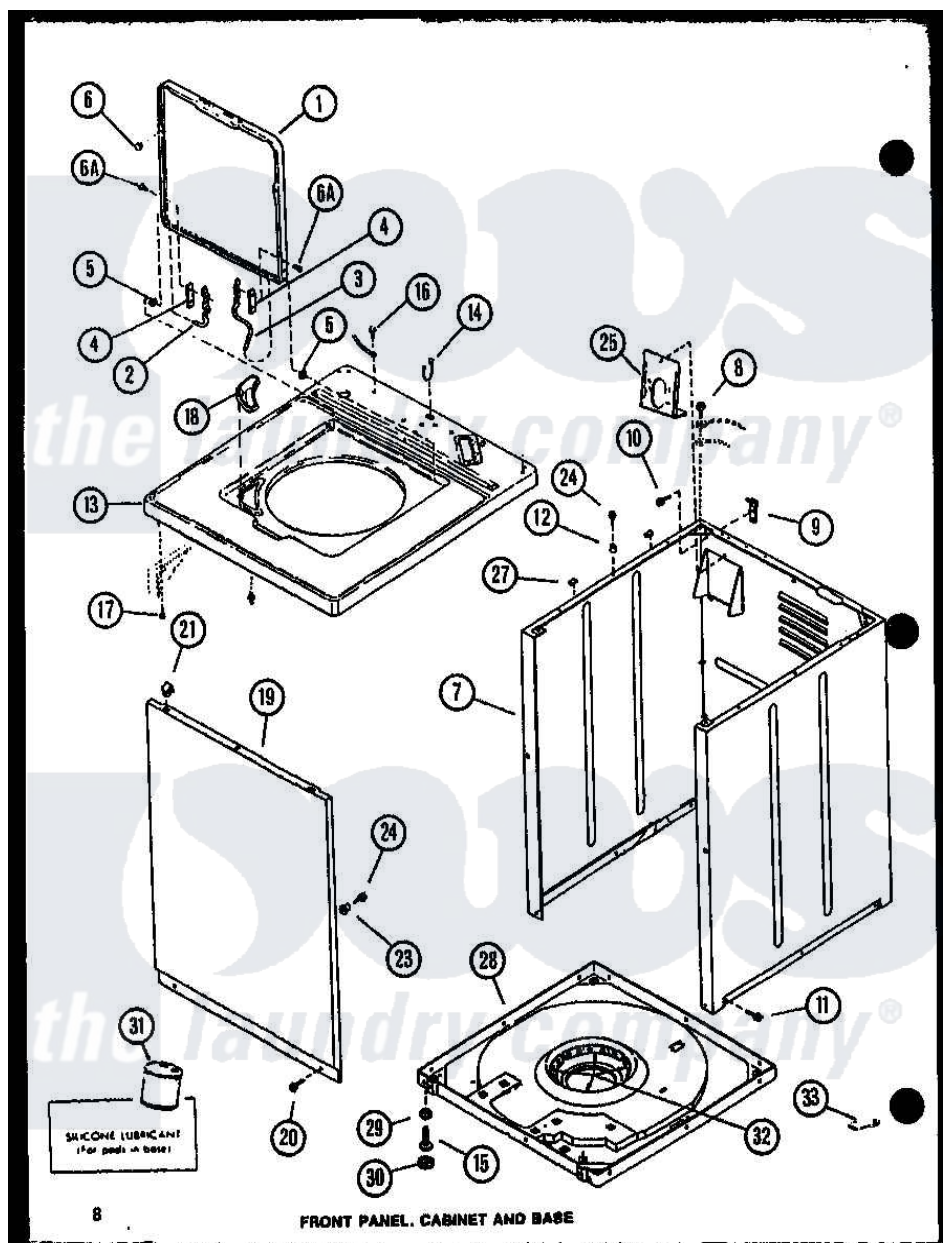

# Amana LW3603W (BOM: P1122401W W) 01 - FRONT PANEL. CABINET AND BASE

Amana Residential Amana LW3603W (BOM: P1122401W W) Washer Parts Parts Diagram 01 - FRONT PANEL. CABINET AND BASE

Click on the part number to view part

Item	Original Part Number	Replaced By	Status	Part Description
1	R0603233	<a href="#">33541LP</a>		Lid, W/Instructions
"	R0603232	<a href="#">33541WP</a>		Lid, W/Instructions
"	R0603234		Not Available	DOOR LOADING G
2	R0605724	<a href="#">36438</a>		Hinge, Lid Left
3	R0605725	<a href="#">36437</a>		Hinge, Lid R
4	R0604522		Not Available	GASKET
5	R0603609	<a href="#">40008201</a>		Bushing, Hinge
6	R0600107	<a href="#">W10119828</a>		Screw, Lid Hinge Mounting
"	R0606555	<a href="#">40038001</a>		Bumper
7	R0603102		Not Available	CABINET-GOLD
"	R0603090	<a href="#">38612LP</a>		Kit Service Cabinet
"	R0603091	<a href="#">38612WP</a>		Kit-Servic
8	R0600009		Not Available	SCREW
9	R0605528	<a href="#">Y27103</a>		Hinge, Hold-Down Lug
10	R0600032	<a href="#">3390631</a>		Screw, 10-16 X 3/8