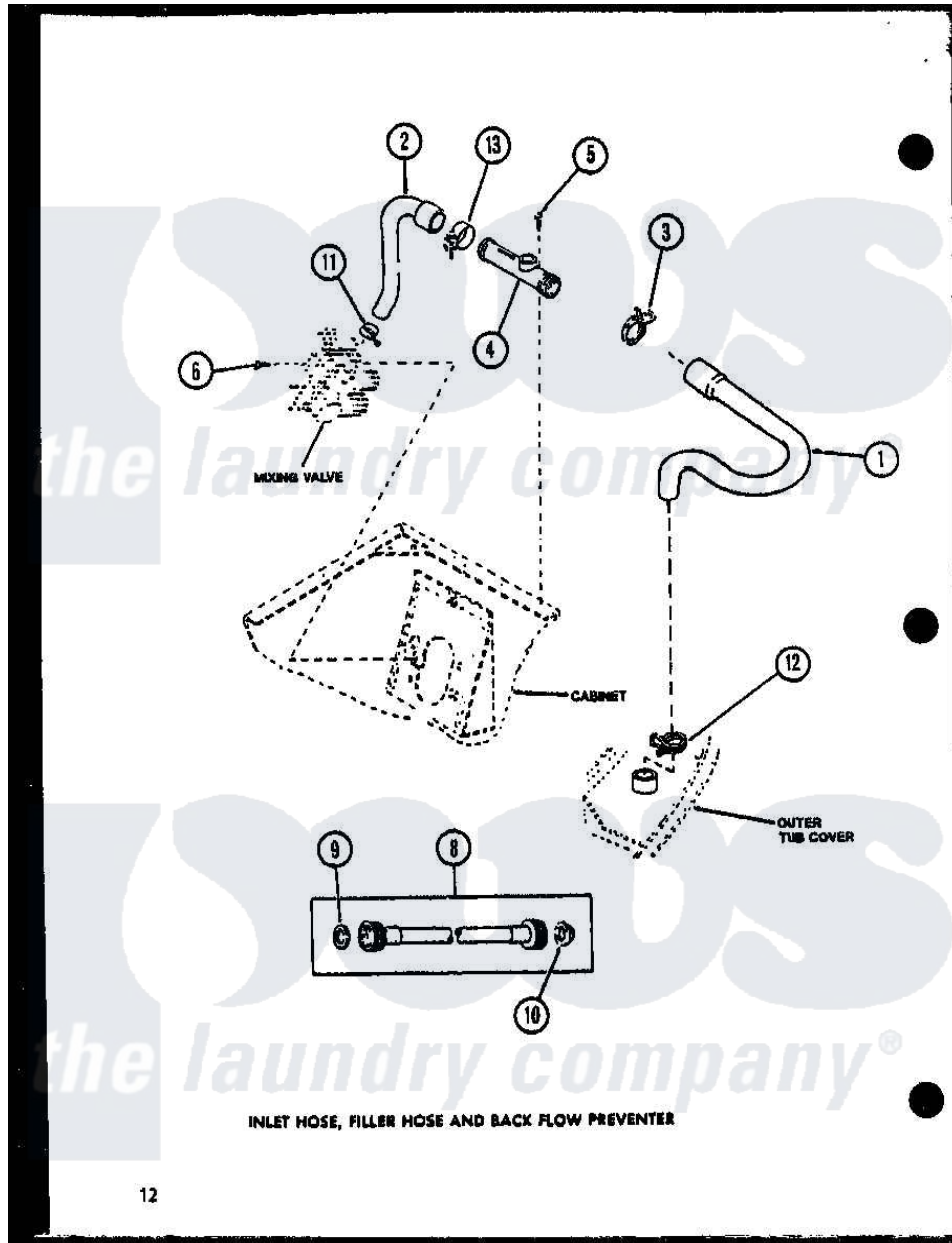

Amana LW3603W (BOM: P1122401W W) 02 - INLET HOSE

12

Amana Residential Amana LW3603W (BOM: P1122401W W) Washer Parts Parts Diagram 02 - INLET HOSE
 Click on the part number to view part

Item	Original Part Number	Replaced By	Status	Part Description
1	R0606556	33186		Hose, Water Inlet
2	R0606503	27183		Hose, Mixing Valve
3	R0601541	285655		Clamp, Hose
4	R0605507	34280		Assembly, Backflow Prevento
5	R0600004	W10116760		Screw
6	R0600009		Not Available	SCREW
8	R0606504	202860		Inlet Hose Assembly
9	R0600505	Y013783		Washer, Inlet Hose
10	R0600504	22002960		Strainer, Washer Inlet
11	R0601505	285655		Clamp, Hose
12	R0601542	29210		Hose Clamp
13	R0601505	285655		Clamp, Hose