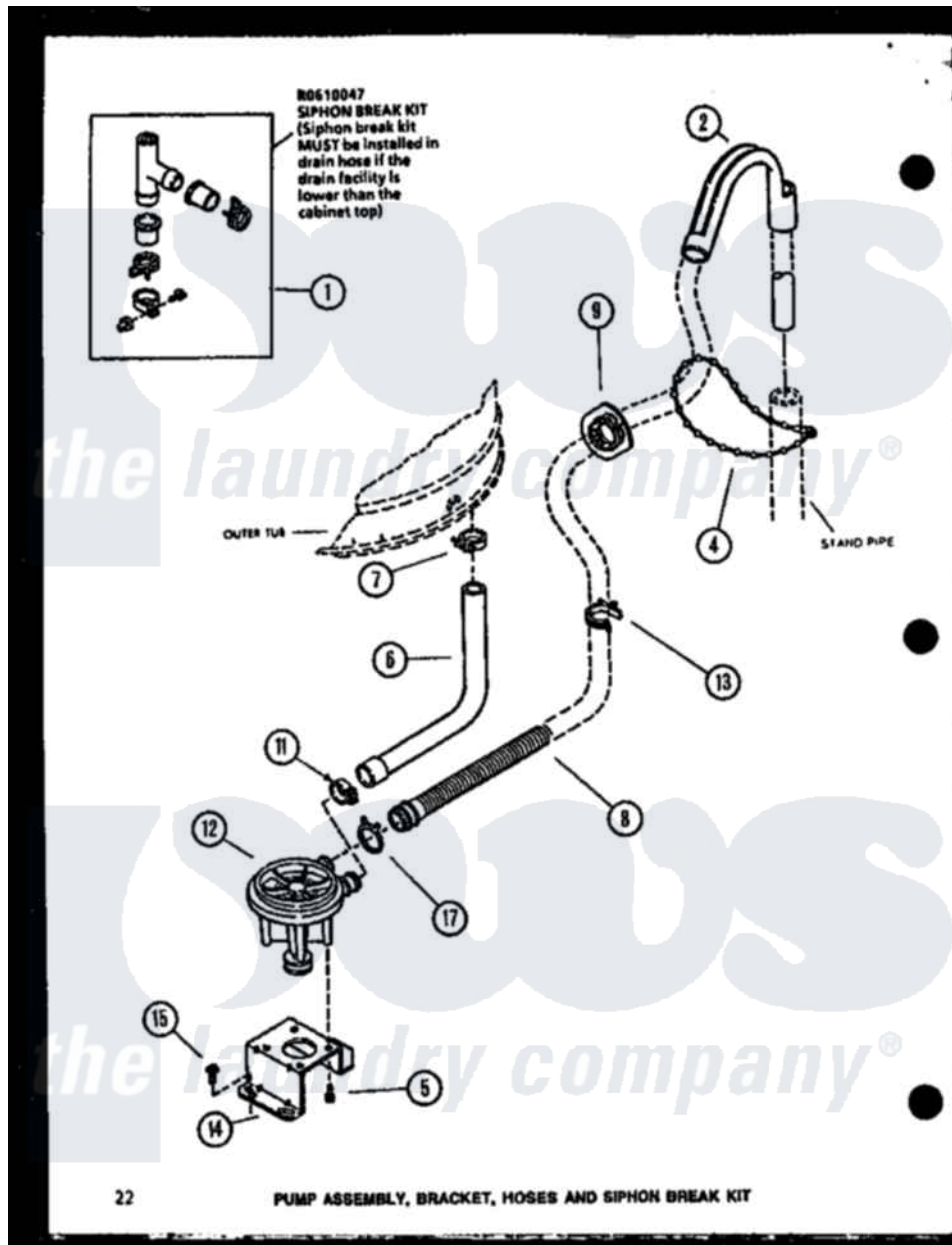

Amana LW3603W (BOM: P1122401W W) 08 - PUMP ASSY

Amana Residential Amana LW3603W (BOM: P1122401W W) Washer Parts Parts Diagram 08 - PUMP ASSY
Click on the part number to view part

Item	Original Part Number	Replaced By	Status	Part Description
1	R0610047	76660		Break-Sphn
2	R0603615	22003814		Retainer, Drain Hose
4	R0603616	8539404		Tie-Wire
5	R0600109	31098		Screw, 10-10 5/8 Unslot
6	R0606514		Not Available	HOSE
7	R0601549	285655		Clamp, Hose
8	R0606558	39953		Hose- Drai
9	R0603617	32219		Relief, Strain
11	R0601516	285655		Clamp, Hose
12	R0610503	31969		Assembly, Pump NA
13	R0601550		Not Available	CLAMP HOSE RETAINER
14	R0605524	27105		Bracket, Pump Mounting
15	R0600098	27001200		Screw
17	R0601551	285655		Clamp, Hose