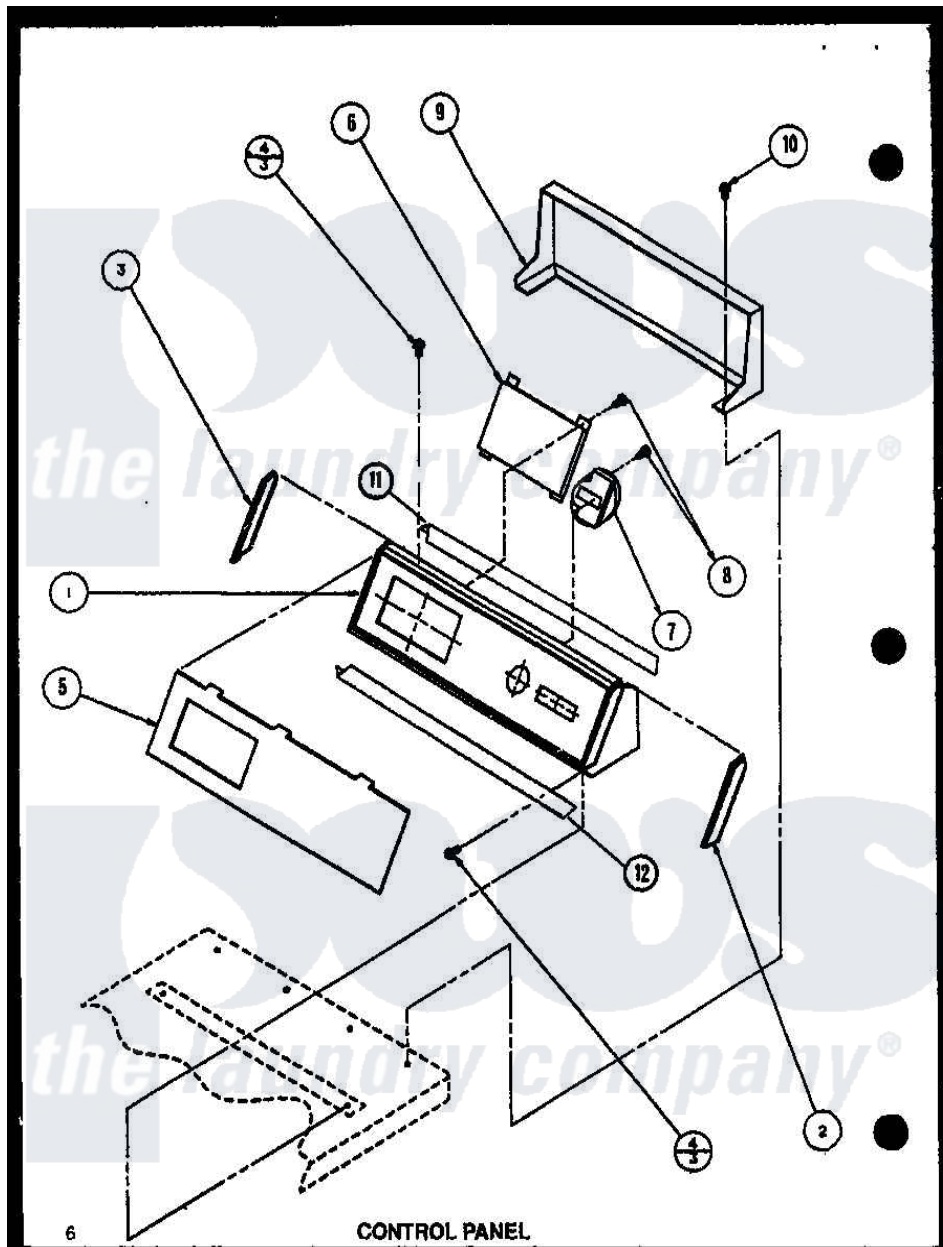

Amana LW3603W (BOM: P1122405W W) 01 - CONTROL PANEL

6 CONTROL PANEL

Amana Residential Amana LW3603W (BOM: P1122405W W) Washer Parts Parts Diagram 01 - CONTROL PANEL

[Click on the part number to view part](#)

Item	Original Part Number	Replaced By	Status	Part Description
1	31224		Not Available	HOOD,CONTROL-BLACK
2	31248			Cap, End-RH-Chrome
3	31249		Not Available	CAP,END-L.H.-CHROME
4	31752		Not Available	SCREW,No.8ABX3/4 POZIDRI
5	33961		Not Available	PANEL,GRAPHIC-AMANA
6	32908	32908P		Assembly, Electronic Contro
7	32903		Not Available	SWITCH,PRESSURE-SLIDE
8	31260			Screw, No.8 X 3/8 Ind H
9	33619		Not Available	CONTROL HOOD REAR PANEL
10	23962	W10116760		Screw
11	31660		Not Available	TRIM,TOP-AMANA
12	32874		Not Available	TRIM,BOTTOM-AMANA