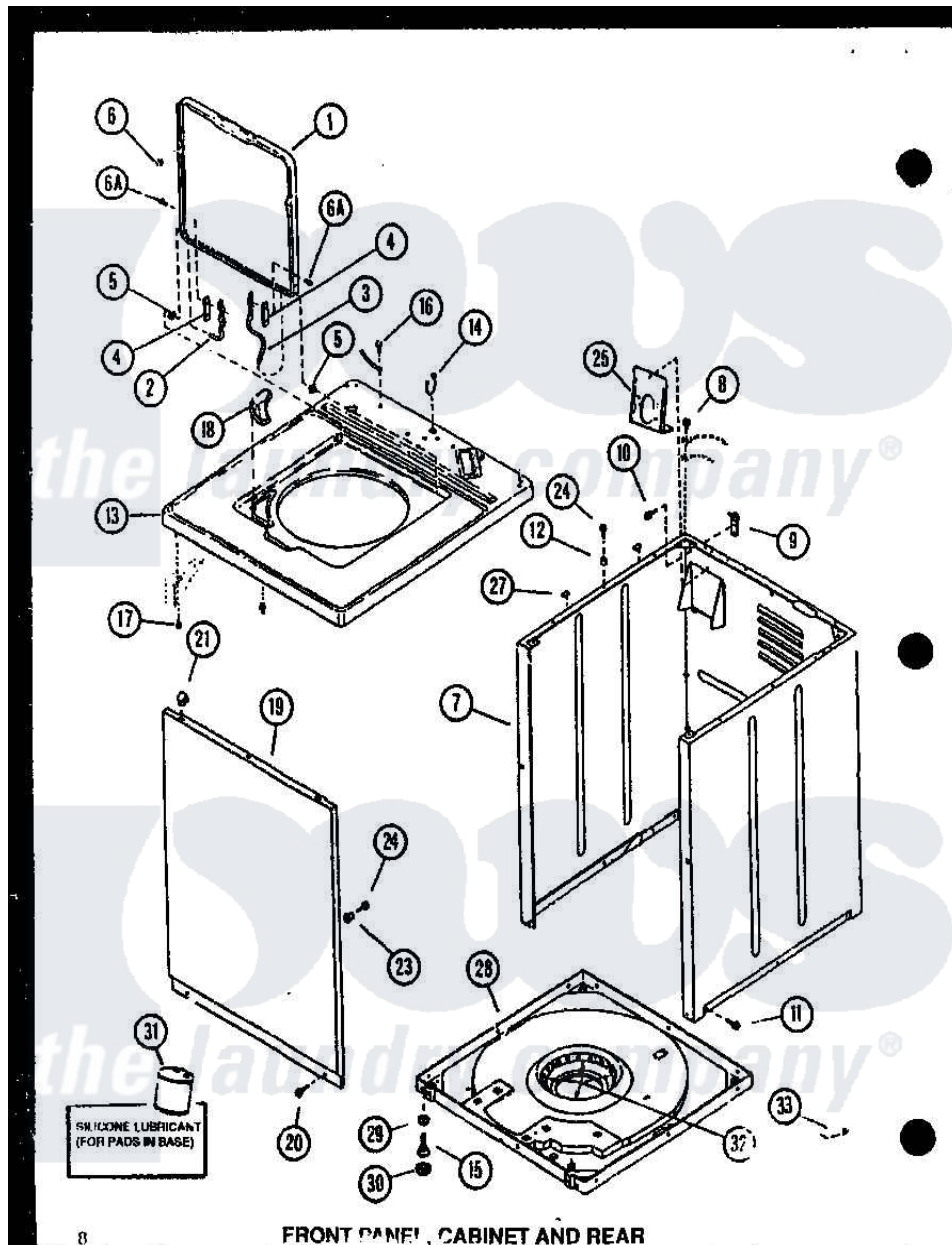

Amana LW3603W (BOM: P1122405W W) 02 - FRONT PANEL

8

FRONT PANEL, CABINET AND REAR

Amana Residential Amana LW3603W (BOM: P1122405W W) Washer Parts Parts Diagram 02 - FRONT PANEL

Click on the part number to view part

Item	Original Part Number	Replaced By	Status	Part Description
1	33541HP		Not Available	LID,W/INSTRUCTIONS
"	33541LP			Lid, W/Instructions
"	33541WP			Lid, W/Instructions
2	33448	36438		Hinge, Lid Left
3	33447	36437		Hinge, Lid R
4	34293		Not Available	WASHER,NYLON W/P.S.A.
5	33446	40008201		Bushing, Hinge
6	33449	W10119828		Screw, Lid Hinge Mounting
"	32507	40038001		Bumper
7	31669WP	38612WP		Kit-Servic
"	31669LP	38612LP		Kit Service Cabinet
"	31669HP		Not Available	REPL BY 34475HP
8	56392		Not Available	SCREW,8-18 X 3/8 TAPPI
9	Y27103			Hinge, Hold-Down Lug
10	51780	3390631		Screw, 10-16 X 3/8
12	56079	505187		Locator, Panel

13	33451HP		Not Available	ASSY, TOP-DOMESTIC W/BLEACH
"	33451LP		Not Available	TOP, CABINET
"	33451WP		Not Available	REPL BY 34902WP
14	21903	211881		Grommet, Cord Part Not Used- Gas Models Only
15	Y34319	22003428		Leg, Adjustable
16	52909			Screw, 10B-16 X 1/2 HeX
17	Y31644	27001200		Screw
18	33516		Not Available	USE 34776
19	32708W	32708WP		Panel Front
"	32708L	32708LP		Panel, Front
"	32708H		Not Available	PANEL,FRONT
20	27196	27001200		Screw
21	28835	22001650		Fastener, Spring
23	28102			Locator, Panel
24	32671	Y014874		Screw, Idler Arm And Sleeve
25	32837	39407		Bracket, Valve
27	Y56128			Pad, Bumper
28	31653P			Assembly, Base-Complete- G90
29	Y00000000		Not Available	SEE NOTE LOCKNUT
30	34318	40016001		Foot, Rubber
31	26594P			Grease, Silicone - 2 Oz Tube
32	434P3		Not Available	KIT,SNUBBER PAD
33	22506P	511637P		Adh Dow 737 Clr 3 Oz Tube