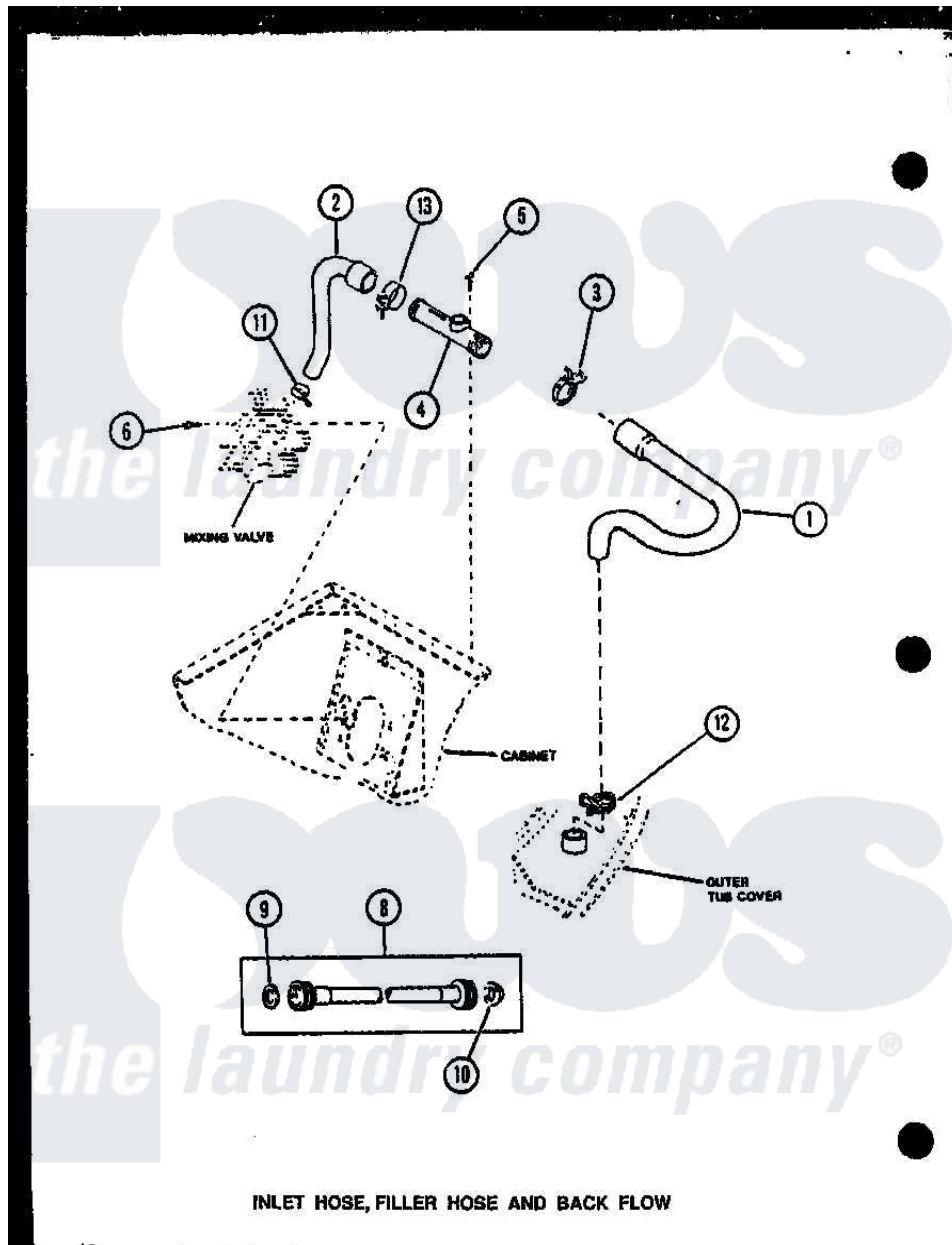

Amana LW3603W (BOM: P1122405W W) 03 - INLET HOSE

Amana Residential Amana LW3603W (BOM: P1122405W W) Washer Parts Parts Diagram 03 - INLET HOSE
 Click on the part number to view part

Item	Original Part Number	Replaced By	Status	Part Description
1	33186			Hose, Water Inlet
2	27183			Hose, Mixing Valve
3	29176	285655		Clamp, Hose
4	27118	34280		Assembly, Backflow Prevento
5	23962	W10116760		Screw
6	56392		Not Available	SCREW,8-18 X 3/8 TAPPI
8	28330P	202860		Inlet Hose Assembly
9	20290	Y013783		Washer, Inlet Hose
10	28605	22002960		Strainer, Washer Inlet
11	27152		Not Available	CLAMP HOSE
12	29210			Hose Clamp
13	27152		Not Available	CLAMP HOSE