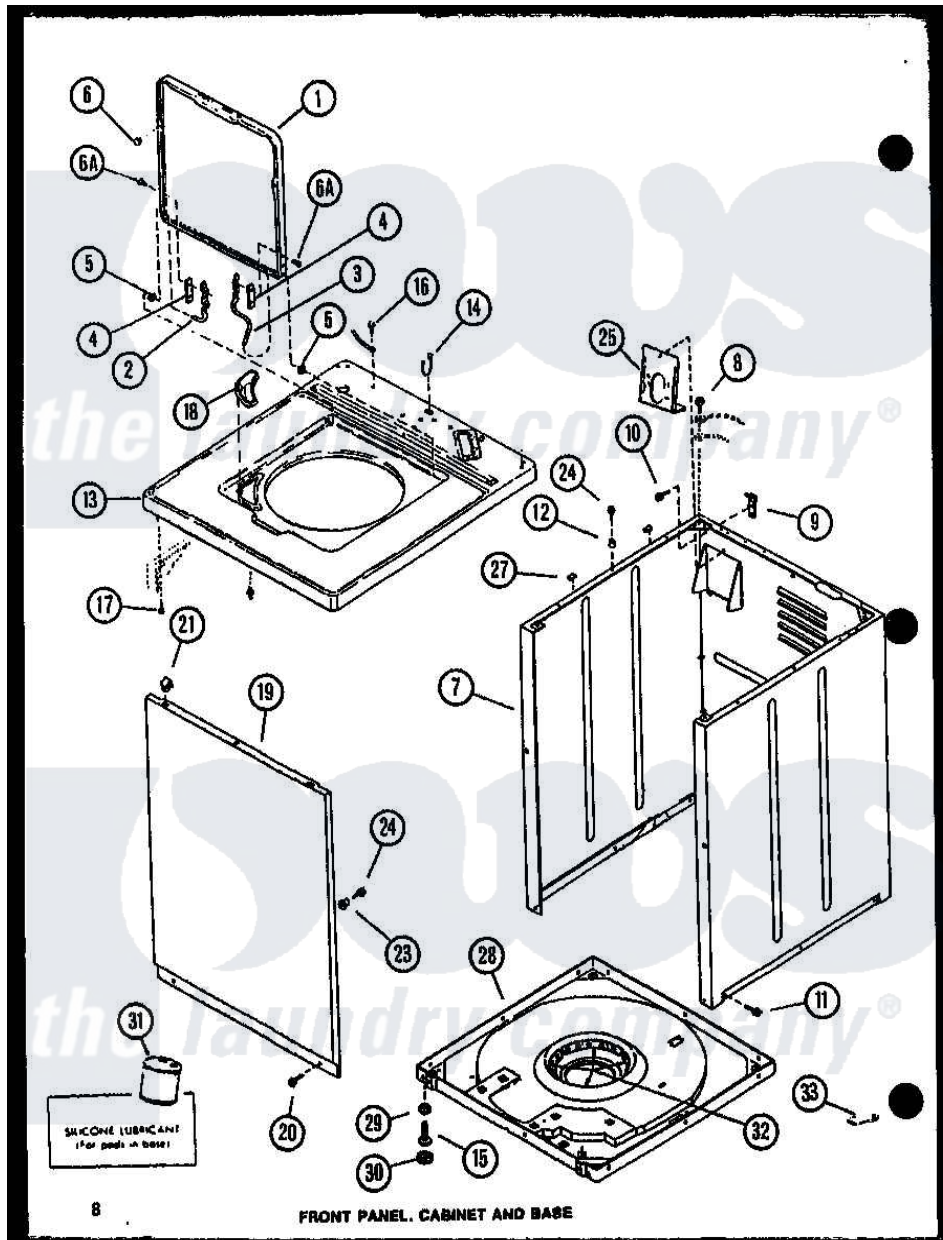

Amana LW3903L (BOM: P1122404W L) 01 - FRONT PANEL. CABINET AND BASE

Amana Residential Amana LW3903L (BOM: P1122404W L) Washer Parts Parts Diagram 01 - FRONT PANEL. CABINET AND BASE

Click on the part number to view part

Item	Original Part Number	Replaced By	Status	Part Description
1	R0603233	33541LP		Lid, W/Instructions
"	R0603232	33541WP		Lid, W/Instructions
"	R0603234		Not Available	DOOR LOADING G
2	R0605724	36438		Hinge, Lid Left
3	R0605725	36437		Hinge, Lid R
4	R0604522		Not Available	GASKET
5	R0603609	40008201		Bushing, Hinge
6	R0600107	W10119828		Screw, Lid Hinge Mounting
"	R0606555	40038001		Bumper
7	R0603102		Not Available	CABINET-GOLD
"	R0603090	38612LP		Kit Service Cabinet
"	R0603091	38612WP		Kit-Servic
8	R0600009		Not Available	SCREW
9	R0605528	Y27103		Hinge, Hold-Down Lug
10	R0600032	3390631		Screw, 10-16 X 3/8

12	R0603524	505187	Locator, Panel
13	R0603236	Not Available	TOP CABINET L
"	R0603237	Not Available	TOP CABINET G
"	R0603235	Not Available	TOP CABINET W
14	R0601502	211881	Grommet, Cord Part Not Used- Gas Models Only
15	R0600030	22003428	Leg, Adjustable
16	R0600040	Not Available	SCREW
17	R0600096	Not Available	SCREW
18	R0603610	Not Available	DISPENSER, BLEACH
19	R0603051	Not Available	FRONT PANEL H GOLD
"	R0603052	32708LP	Panel, Front
"	R0603116	32708WP	Panel Front
20	R0600029	27001200	Screw
21	R0601520	22001650	Fastener, Spring
23	R0603525	Not Available	LOCATER LUG
24	R0600102	Y014874	Screw, Idler Arm And Sleeve
25	R0605726	39407	Bracket, Valve
27	R0606519	Y56128	Pad, Bumper
28	R0603107	31653P	Assembly, Base-Complete- G90
29	R001016	Not Available	LOCKNUT
30	R0606518	40016001	Foot, Rubber
31	R0608002	26594P	Grease, Silicone - 2 Oz Tube
32	R0610052	Not Available	SNUBBER PAD
33	R0608012	511637P	Adh Dow 737 Clr 3 Oz Tube