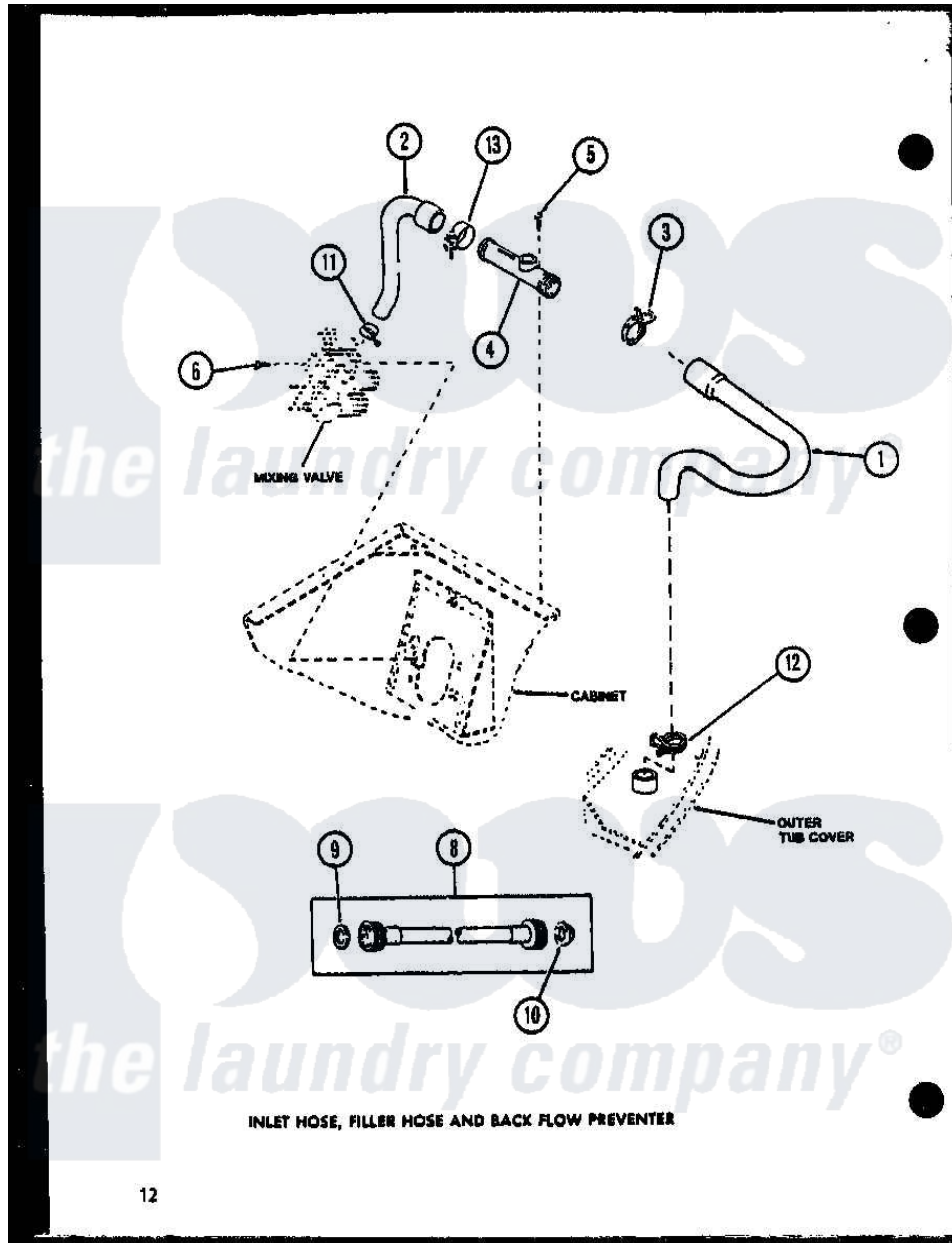

Amana LW3903L (BOM: P1122404W L) 02 - INLET HOSE

Amana Residential Amana LW3903L (BOM: P1122404W L) Washer Parts Parts Diagram 02 - INLET HOSE  
 Click on the part number to view part

Item	Original Part Number	Replaced By	Status	Part Description
1	R0606556	<a href="#">33186</a>		Hose, Water Inlet
2	R0606503	<a href="#">27183</a>		Hose, Mixing Valve
3	R0601541	<a href="#">285655</a>		Clamp, Hose
4	R0605507	<a href="#">34280</a>		Assembly, Backflow Prevento
5	R0600004	<a href="#">W10116760</a>		Screw
6	R0600009		Not Available	SCREW
8	R0606504	<a href="#">202860</a>		Inlet Hose Assembly
9	R0600505	<a href="#">Y013783</a>		Washer, Inlet Hose
10	R0600504	<a href="#">22002960</a>		Strainer, Washer Inlet
11	R0601505	<a href="#">285655</a>		Clamp, Hose
12	R0601542	<a href="#">29210</a>		Hose Clamp
13	R0601505	<a href="#">285655</a>		Clamp, Hose