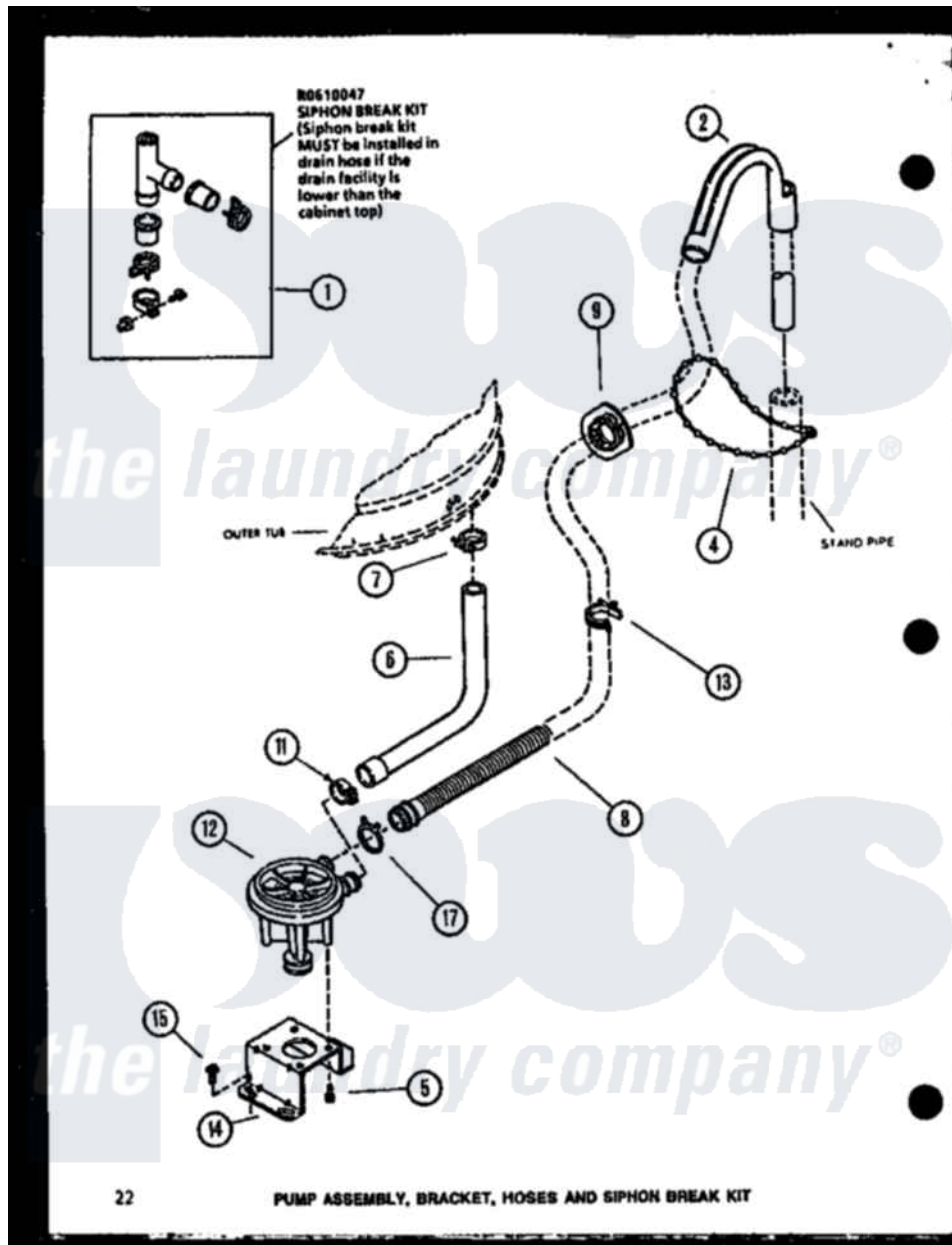

Amana LW3903L (BOM: P1122404W L) 08 - PUMP ASSY

Amana Residential Amana LW3903L (BOM: P1122404W L) Washer Parts Parts Diagram 08 - PUMP ASSY
 Click on the part number to view part

Item	Original Part Number	Replaced By	Status	Part Description
1	R0610047	76660		Break-Sphn
2	R0603615	22003814		Retainer, Drain Hose
4	R0603616	8539404		Tie-Wire
5	R0600109	31098		Screw, 10-10 5/8 Unslot
6	R0606514		Not Available	HOSE
7	R0601549	285655		Clamp, Hose
8	R0606558	39953		Hose- Drai
9	R0603617	32219		Relief, Strain
11	R0601516	285655		Clamp, Hose
12	R0610503	31969		Assembly, Pump NA
13	R0601550		Not Available	CLAMP HOSE RETAINER
14	R0605524	27105		Bracket, Pump Mounting
15	R0600098	27001200		Screw
17	R0601551	285655		Clamp, Hose