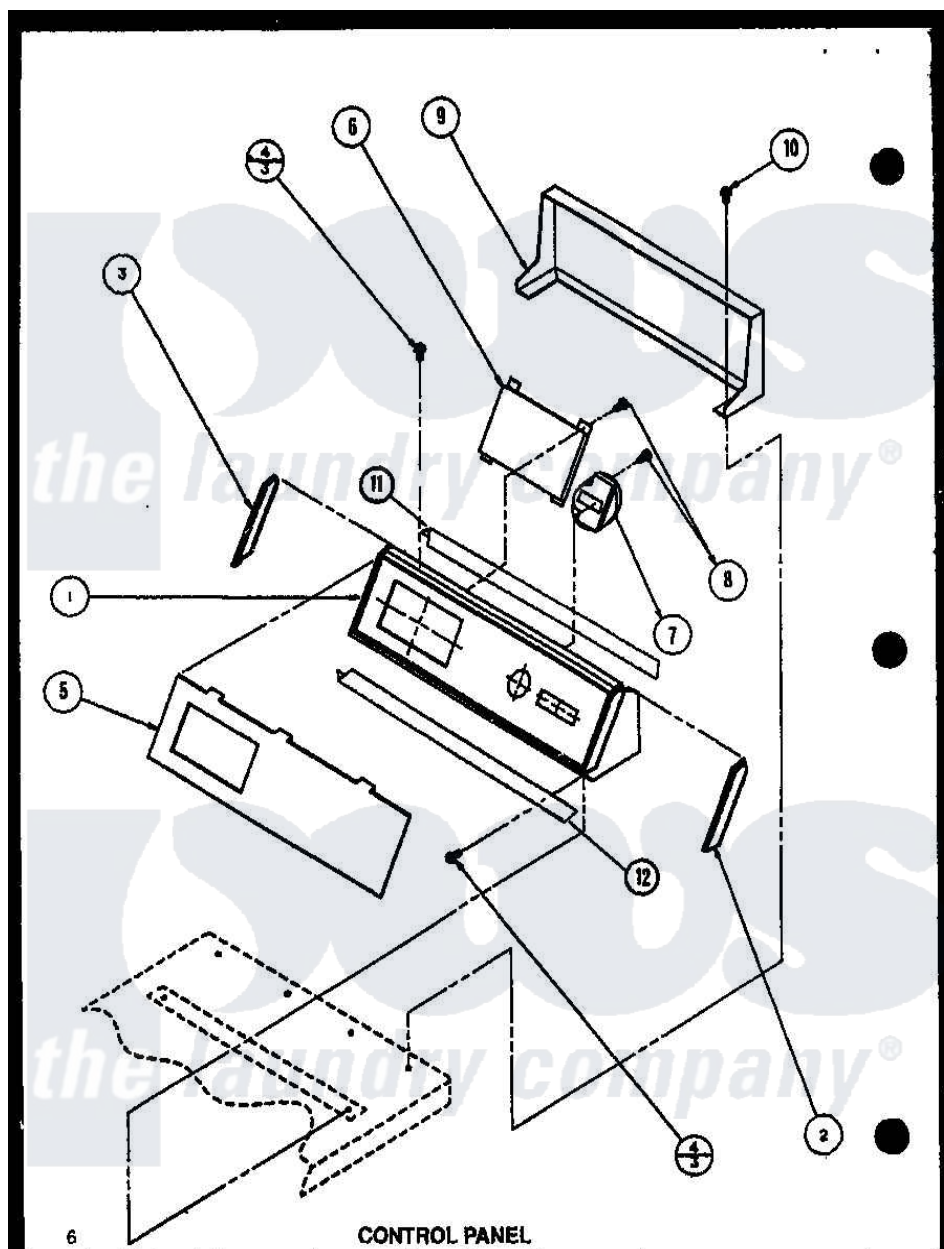

Amana LW3903L (BOM: P1122408W L) 01 - CONTROL PANEL

6 CONTROL PANEL

Amana Residential Amana LW3903L (BOM: P1122408W L) Washer Parts Parts Diagram 01 - CONTROL PANEL

[Click on the part number to view part](#)

Item	Original Part Number	Replaced By	Status	Part Description
1	31224		Not Available	HOOD,CONTROL-BLACK
2	31248			Cap, End-RH-Chrome
3	31249		Not Available	CAP,END-L.H.-CHROME
4	31752		Not Available	SCREW,No.8ABX3/4 POZIDRI
5	33961		Not Available	PANEL,GRAPHIC-AMANA
6	32904		Not Available	ELECTRONIC CONTROL
7	32903		Not Available	SWITCH,PRESSURE-SLIDE
8	31260			Screw, No.8 X 3/8 Ind H
9	33619		Not Available	CONTROL HOOD REAR PANEL
10	23962	W10116760		Screw
11	31660		Not Available	TRIM,TOP-AMANA
12	32874		Not Available	TRIM,BOTTOM-AMANA