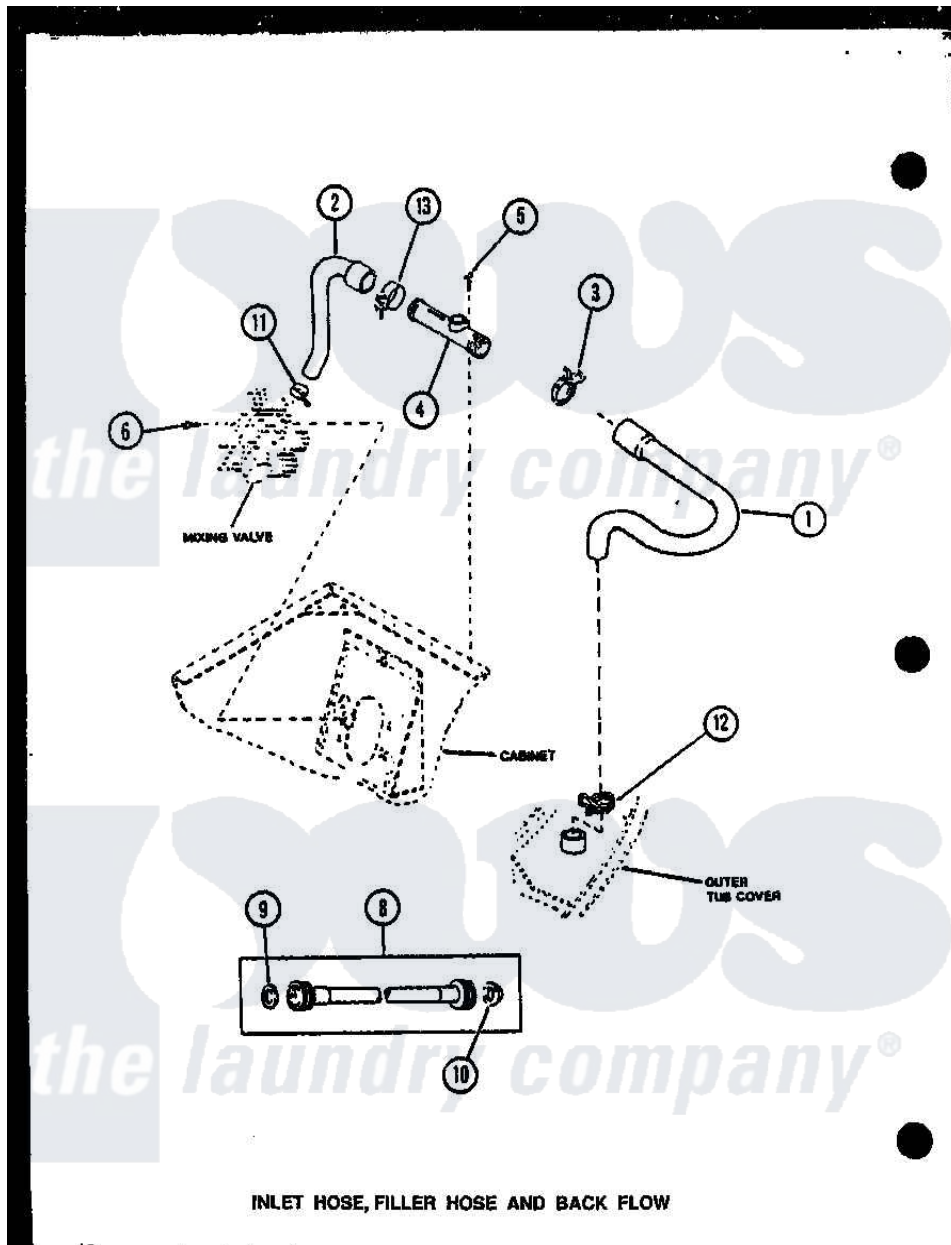

Amana LW3903L (BOM: P1122408W L) 03 - INLET HOSE

INLET HOSE, FILLER HOSE AND BACK FLOW

Amana Residential Amana LW3903L (BOM: P1122408W L) Washer Parts Parts Diagram 03 - INLET HOSE
 Click on the part number to view part

Item	Original Part Number	Replaced By	Status	Part Description
1	33186			Hose, Water Inlet
2	27183			Hose, Mixing Valve
3	29176	285655		Clamp, Hose
4	27118	34280		Assembly, Backflow Prevento
5	23962	W10116760		Screw
6	56392		Not Available	SCREW,8-18 X 3/8 TAPPI
8	28330P	202860		Inlet Hose Assembly
9	20290	Y013783		Washer, Inlet Hose
10	28605	22002960		Strainer, Washer Inlet
11	27152		Not Available	CLAMP HOSE
12	29210			Hose Clamp
13	27152		Not Available	CLAMP HOSE