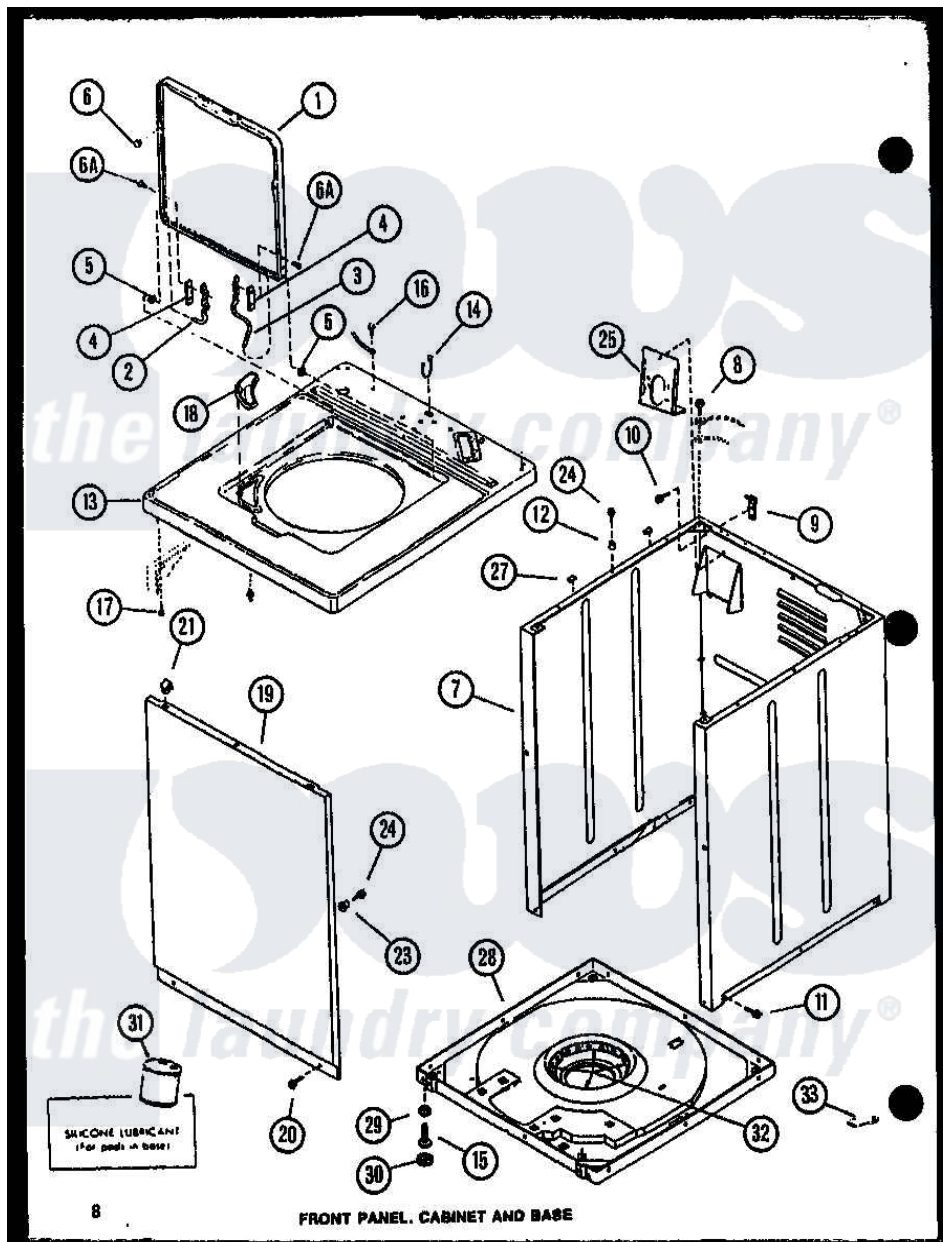

Amana LW3903W (BOM: P1122403W W) 01 - FRONT PANEL. CABINET AND BASE

Amana Residential Amana LW3903W (BOM: P1122403W W) Washer Parts Parts Diagram 01 - FRONT PANEL. CABINET AND BASE

Click on the part number to view part

Item	Original Part Number	Replaced By	Status	Part Description
1	R0603233	33541LP		Lid, W/Instructions
"	R0603232	33541WP		Lid, W/Instructions
"	R0603234		Not Available	DOOR LOADING G
2	R0605724	36438		Hinge, Lid Left
3	R0605725	36437		Hinge, Lid R
4	R0604522		Not Available	GASKET
5	R0603609	40008201		Bushing, Hinge
6	R0600107	W10119828		Screw, Lid Hinge Mounting
"	R0606555	40038001		Bumper
7	R0603102		Not Available	CABINET-GOLD
"	R0603090	38612LP		Kit Service Cabinet
"	R0603091	38612WP		Kit-Servic
8	R0600009		Not Available	SCREW
9	R0605528	Y27103		Hinge, Hold-Down Lug
10	R0600032	3390631		Screw, 10-16 X 3/8

12	R0603524	505187	Locator, Panel
13	R0603236	Not Available	TOP CABINET L
"	R0603237	Not Available	TOP CABINET G
"	R0603235	Not Available	TOP CABINET W
14	R0601502	211881	Grommet, Cord Part Not Used- Gas Models Only
15	R0600030	22003428	Leg, Adjustable
16	R0600040	Not Available	SCREW
17	R0600096	Not Available	SCREW
18	R0603610	Not Available	DISPENSER, BLEACH
19	R0603051	Not Available	FRONT PANEL H GOLD
"	R0603052	32708LP	Panel, Front
"	R0603116	32708WP	Panel Front
20	R0600029	27001200	Screw
21	R0601520	22001650	Fastener, Spring
23	R0603525	Not Available	LOCATER LUG
24	R0600102	Y014874	Screw, Idler Arm And Sleeve
25	R0605726	39407	Bracket, Valve
27	R0606519	Y56128	Pad, Bumper
28	R0603107	31653P	Assembly, Base-Complete- G90
29	R001016	Not Available	LOCKNUT
30	R0606518	40016001	Foot, Rubber
31	R0608002	26594P	Grease, Silicone - 2 Oz Tube
32	R0610052	Not Available	SNUBBER PAD
33	R0608012	511637P	Adh Dow 737 Clr 3 Oz Tube