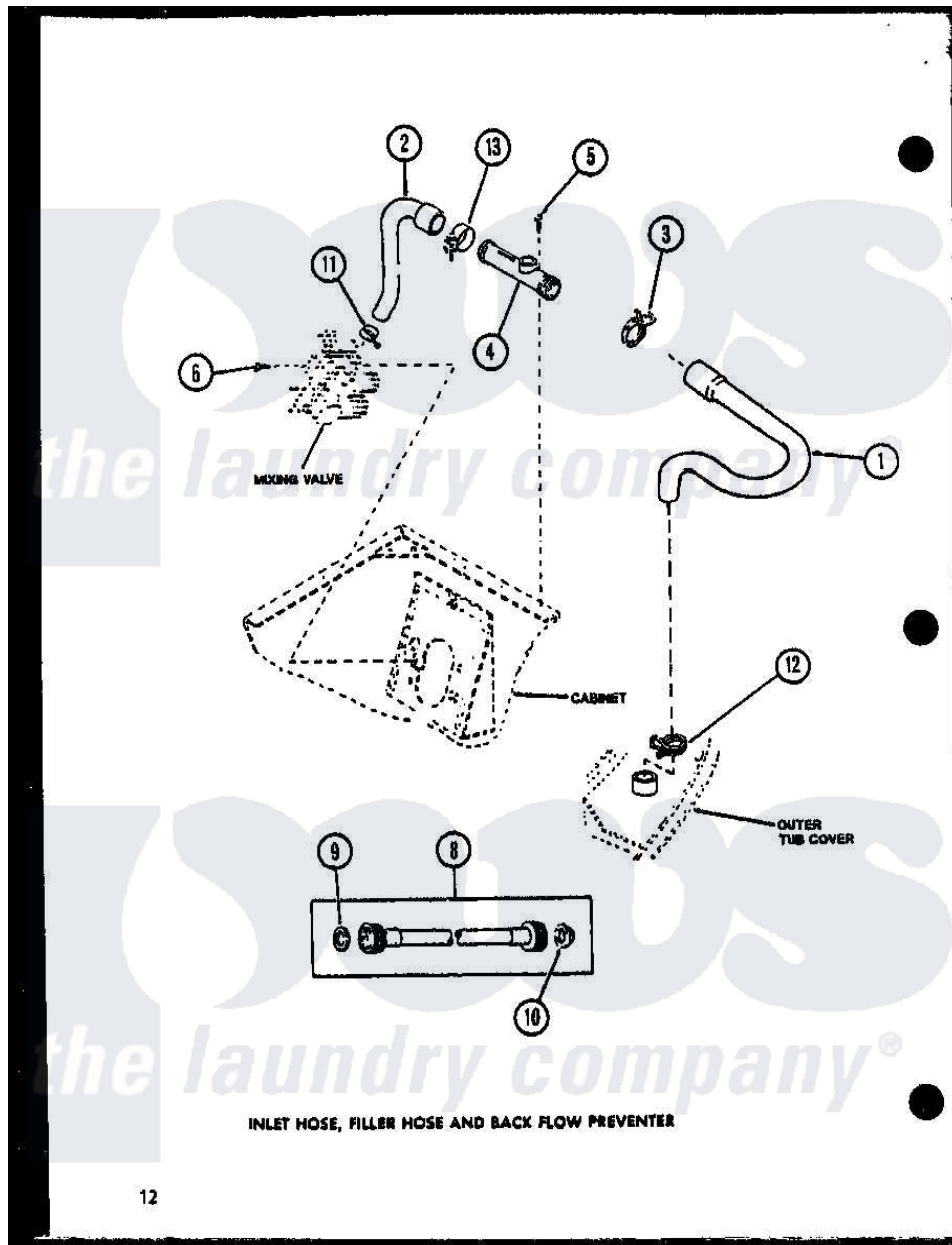

Amana LW3903W (BOM: P1122403W W) 02 - INLET HOSE

Amana Residential Amana LW3903W (BOM: P1122403W W) Washer Parts Parts Diagram 02 - INLET HOSE
 Click on the part number to view part

Item	Original Part Number	Replaced By	Status	Part Description
1	R0606556	33186		Hose, Water Inlet
2	R0606503	27183		Hose, Mixing Valve
3	R0601541	285655		Clamp, Hose
4	R0605507	34280		Assembly, Backflow Prevento
5	R0600004	W10116760		Screw
6	R0600009		Not Available	SCREW
8	R0606504	202860		Inlet Hose Assembly
9	R0600505	Y013783		Washer, Inlet Hose
10	R0600504	22002960		Strainer, Washer Inlet
11	R0601505	285655		Clamp, Hose
12	R0601542	29210		Hose Clamp
13	R0601505	285655		Clamp, Hose