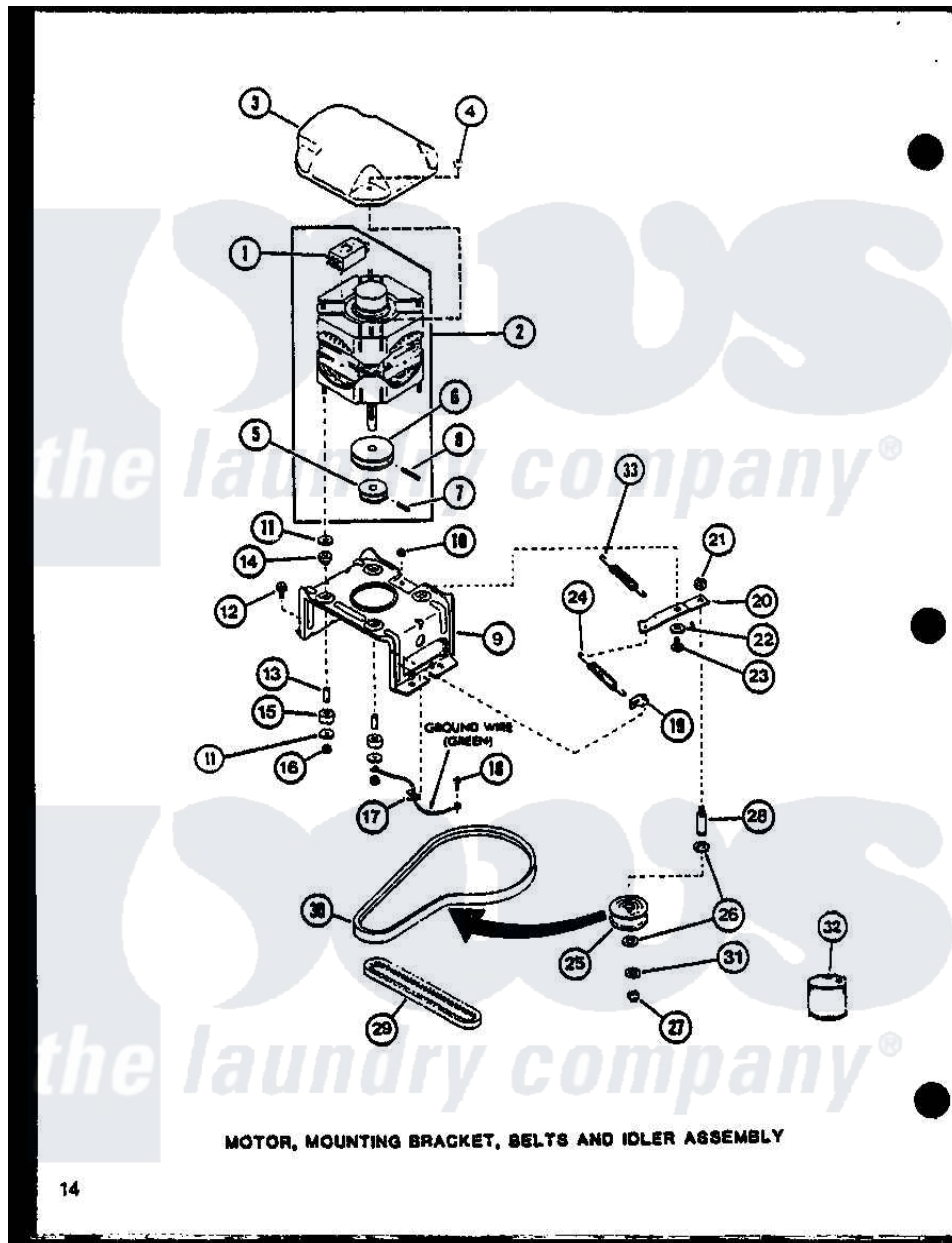

Amana LW3903W (BOM: P1122403W W) 04 - MOTOR

Amana Residential Amana LW3903W (BOM: P1122403W W) Washer Parts Parts Diagram 04 - MOTOR
 Click on the part number to view part

Item	Original Part Number	Replaced By	Status	Part Description
1	R0602509		Not Available	24140 SWITCH
"	R0602511	Y24149		Switch, Motor
2	R0607002	27179P		Motor-Drve
3	R0603011	27136		Shield, Motor
4	R0601008	27201		Locknut
5	R0609501		Not Available	PULLEY, MOTOR
6	R0609502		Not Available	PULLEY, MOTOR
7	R0601508	10416		Pin, Roll
8	R0601509		Not Available	ROLL PIN
9	R0605514		Not Available	MOTOR MTG BRACKET
10	R0601011	27001225		Nut, Jam Mid Lock 1/4-20
11	R0600510		Not Available	WASHER
12	R0600098	27001200		Screw
13	R0603511		Not Available	SPACER
14	R0606509		Not Available	RUBBER MTG
15	R0606510		Not Available	RUBBER MTG

16	YR0601010	23604	Nut, Hex 10-32 Lock
17	R0601507	B5733302	Clip, Ground
18	R0600017	Not Available	SCREW
19	R0601539	28849	Clip, Spring
20	R0605684	40041002	Lever, Idler
21	R0601031	358160	Nut
22	R0600506	40054701	Washer
23	R0600016	40038901	Screw, 1/4-20
24	R0605539	37366	Spring, Idler
25	R0609508	Not Available	PULLEY, IDLER
26	R0600552	Y29443	Washer, Felt
27	R0601527	23748	Ring, Retaining
28	R0605538	28802	Shaft, Idler
29	R0606507	27155	Belt, Pump
30	R0606539	28808	Belt, Agitate And Spin
31	R0600526	52549	Washer, 501 ID X3/4 Odx
32	R0608011	Not Available	HI TEMP LUBE
33	R0605683	Not Available	SPRING, HELPER