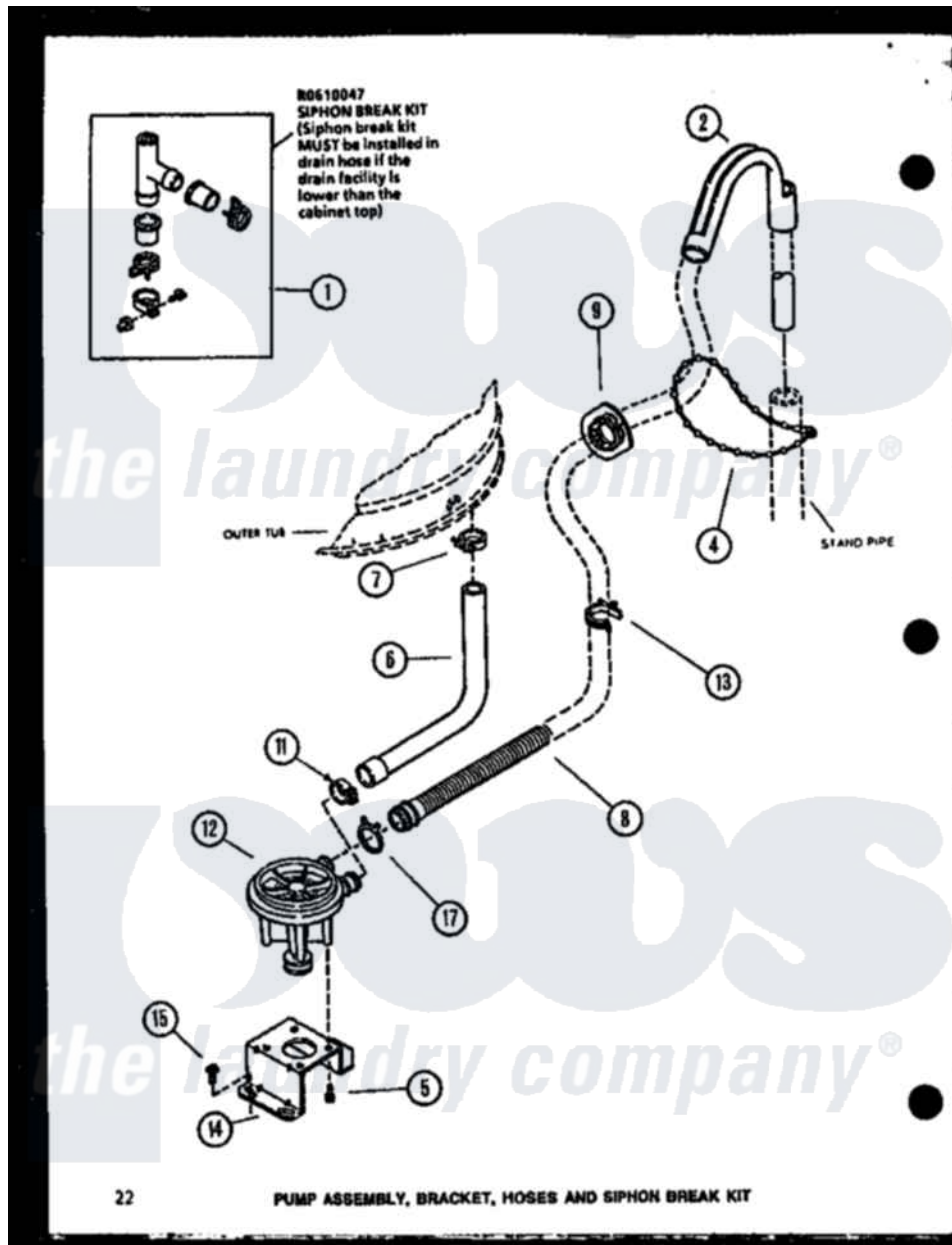

Amana LW3903W (BOM: P1122403W W) 08 - PUMP ASSY

Amana Residential Amana LW3903W (BOM: P1122403W W) Washer Parts Parts Diagram 08 - PUMP ASSY
 Click on the part number to view part

Item	Original Part Number	Replaced By	Status	Part Description
1	R0610047	76660		Break-Sphn
2	R0603615	22003814		Retainer, Drain Hose
4	R0603616	8539404		Tie-Wire
5	R0600109	31098		Screw, 10-10 5/8 Unslot
6	R0606514		Not Available	HOSE
7	R0601549	285655		Clamp, Hose
8	R0606558	39953		Hose- Drai
9	R0603617	32219		Relief, Strain
11	R0601516	285655		Clamp, Hose
12	R0610503	31969		Assembly, Pump NA
13	R0601550		Not Available	CLAMP HOSE RETAINER
14	R0605524	27105		Bracket, Pump Mounting
15	R0600098	27001200		Screw
17	R0601551	285655		Clamp, Hose