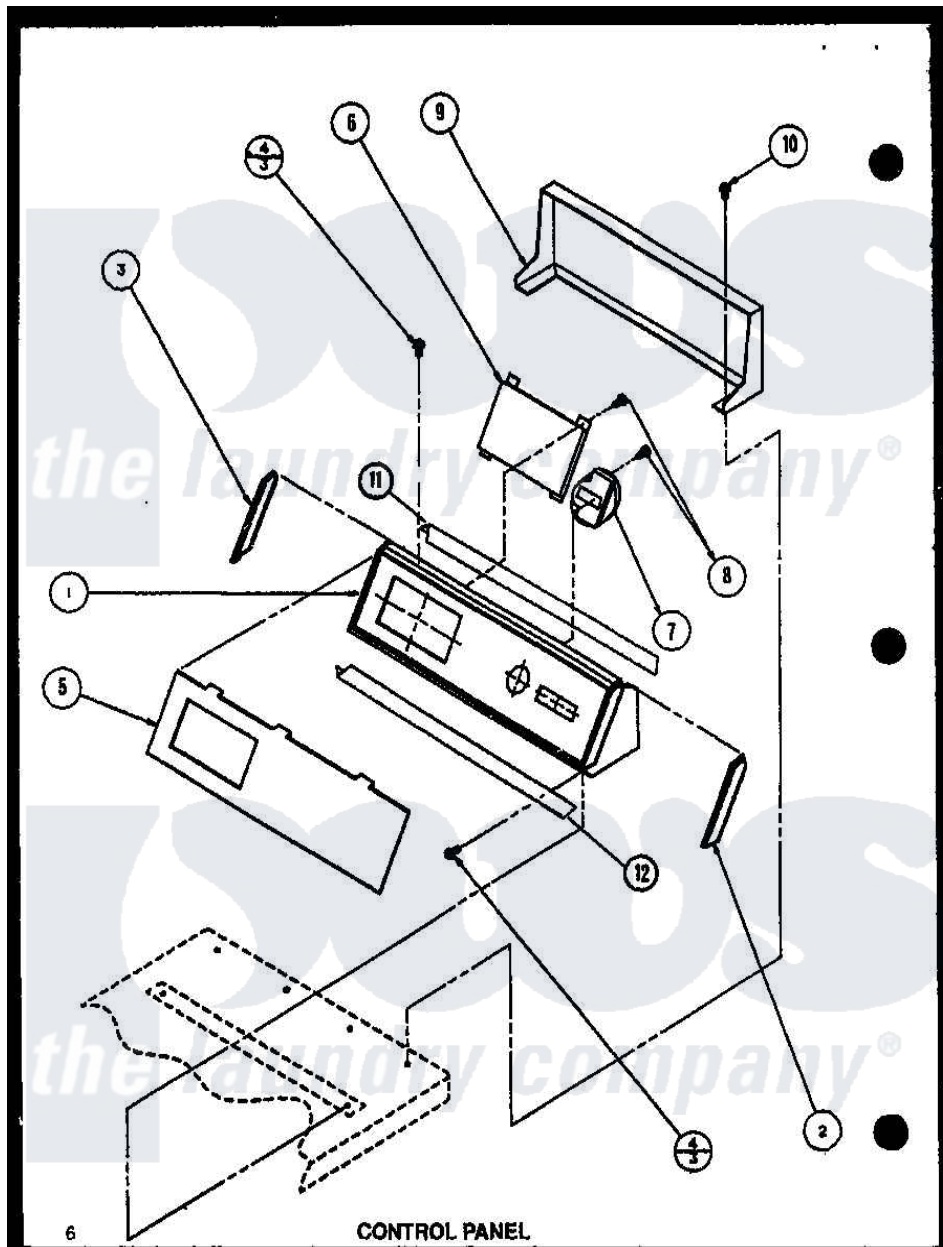

Amana LW3903W (BOM: P1122407W W) 01 - CONTROL PANEL

6 CONTROL PANEL

Amana Residential Amana LW3903W (BOM: P1122407W W) Washer Parts Parts Diagram 01 - CONTROL PANEL
 Click on the part number to view part

Item	Original Part Number	Replaced By	Status	Part Description
1	31224		Not Available	HOOD,CONTROL-BLACK
2	31248			Cap, End-RH-Chrome
3	31249		Not Available	CAP,END-L.H.-CHROME
4	31752		Not Available	SCREW,No.8ABX3/4 POZIDRI
5	33961		Not Available	PANEL,GRAPHIC-AMANA
6	32904		Not Available	ELECTRONIC CONTROL
7	32903		Not Available	SWITCH,PRESSURE-SLIDE
8	31260			Screw, No.8 X 3/8 Ind H
9	33619		Not Available	CONTROL HOOD REAR PANEL
10	23962	W10116760		Screw
11	31660		Not Available	TRIM,TOP-AMANA
12	32874		Not Available	TRIM,BOTTOM-AMANA