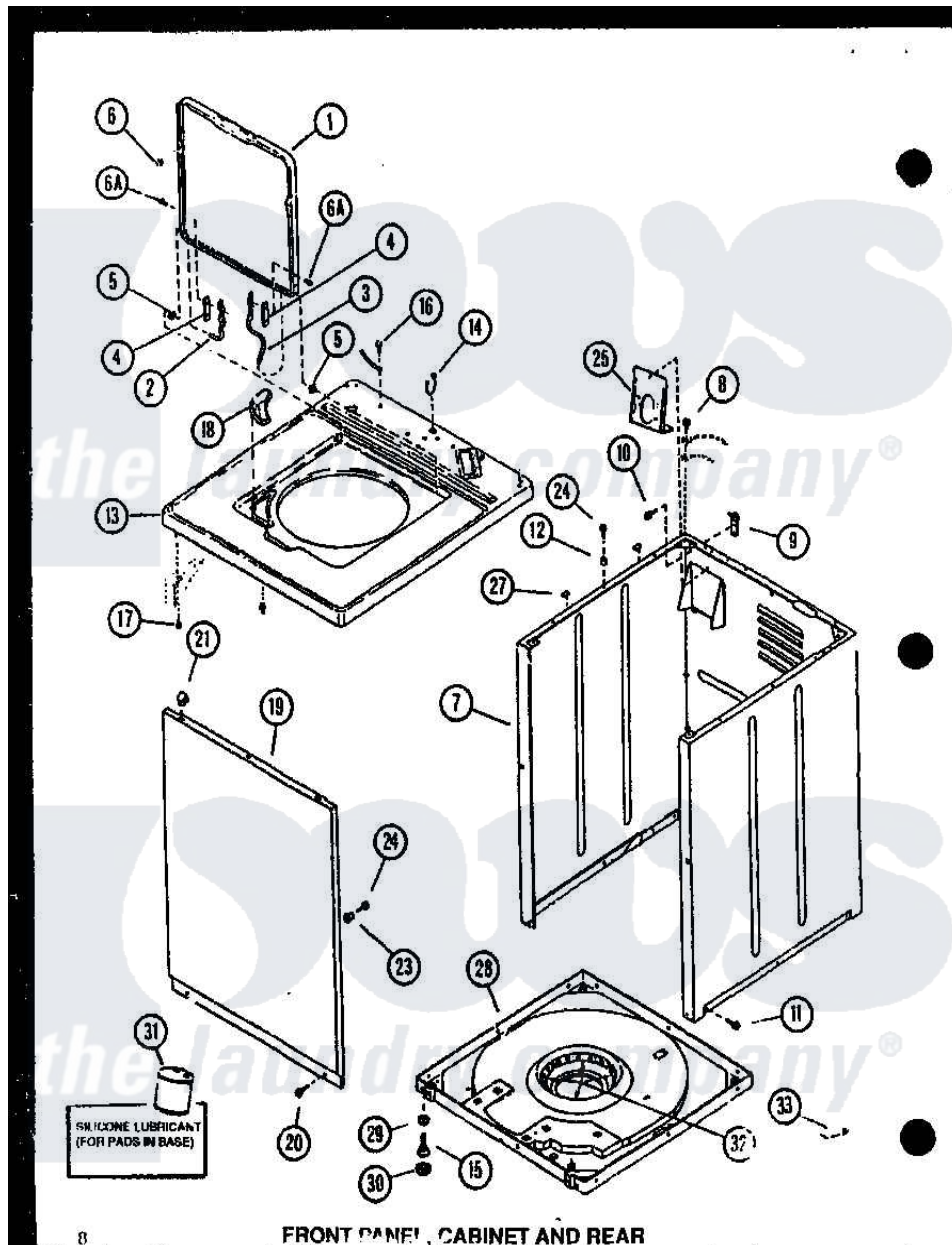

Amana LW3903W (BOM: P1122407W W) 02 - FRONT PANEL

8

FRONT PANEL, CABINET AND REAR

Amana Residential Amana LW3903W (BOM: P1122407W W) Washer Parts Parts Diagram 02 - FRONT PANEL

Click on the part number to view part

Item	Original Part Number	Replaced By	Status	Part Description
1	33541HP		Not Available	LID,W/INSTRUCTIONS
"	33541LP			Lid, W/Instructions
"	33541WP			Lid, W/Instructions
2	33448	36438		Hinge, Lid Left
3	33447	36437		Hinge, Lid R
4	34293		Not Available	WASHER,NYLON W/P.S.A.
5	33446	40008201		Bushing, Hinge
6	33449	W10119828		Screw, Lid Hinge Mounting
"	32507	40038001		Bumper
7	31669WP	38612WP		Kit-Servic
"	31669LP	38612LP		Kit Service Cabinet
"	31669HP		Not Available	REPL BY 34475HP
8	56392		Not Available	SCREW,8-18 X 3/8 TAPPI
9	Y27103			Hinge, Hold-Down Lug
10	51780	3390631		Screw, 10-16 X 3/8
12	56079	505187		Locator, Panel

13	33451HP		Not Available	ASSY, TOP-DOMESTIC W/BLEACH
"	33451LP		Not Available	TOP, CABINET
"	33451WP		Not Available	REPL BY 34902WP
14	21903	211881		Grommet, Cord Part Not Used- Gas Models Only
15	Y34319	22003428		Leg, Adjustable
16	52909			Screw, 10B-16 X 1/2 HeX
17	Y31644	27001200		Screw
18	33516		Not Available	USE 34776
19	32708W	32708WP		Panel Front
"	32708L	32708LP		Panel, Front
"	32708H		Not Available	PANEL,FRONT
20	27196	27001200		Screw
21	28835	22001650		Fastener, Spring
23	28102			Locator, Panel
24	32671	Y014874		Screw, Idler Arm And Sleeve
25	32837	39407		Bracket, Valve
27	Y56128			Pad, Bumper
28	31653P			Assembly, Base-Complete- G90
29	Y00000000		Not Available	SEE NOTE LOCKNUT
30	34318	40016001		Foot, Rubber
31	26594P			Grease, Silicone - 2 Oz Tube
32	434P3		Not Available	KIT,SNUBBER PAD
33	22506P	511637P		Adh Dow 737 Clr 3 Oz Tube