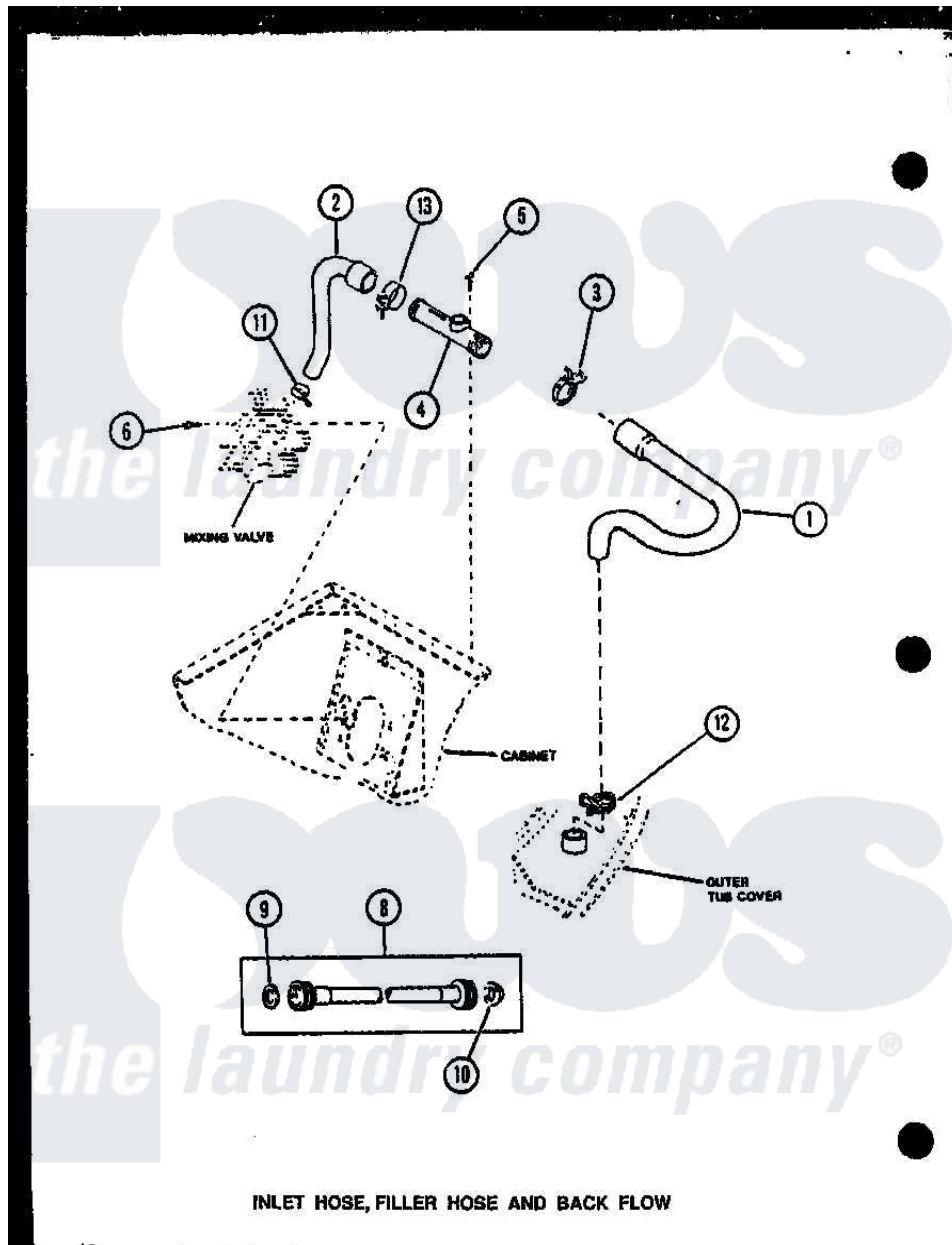

Amana LW3903W (BOM: P1122407W W) 03 - INLET HOSE

INLET HOSE, FILLER HOSE AND BACK FLOW

Amana Residential Amana LW3903W (BOM: P1122407W W) Washer Parts Parts Diagram 03 - INLET HOSE
 Click on the part number to view part

Item	Original Part Number	Replaced By	Status	Part Description
1	33186			Hose, Water Inlet
2	27183			Hose, Mixing Valve
3	29176	285655		Clamp, Hose
4	27118	34280		Assembly, Backflow Prevento
5	23962	W10116760		Screw
6	56392		Not Available	SCREW,8-18 X 3/8 TAPPI
8	28330P	202860		Inlet Hose Assembly
9	20290	Y013783		Washer, Inlet Hose
10	28605	22002960		Strainer, Washer Inlet
11	27152		Not Available	CLAMP HOSE
12	29210			Hose Clamp
13	27152		Not Available	CLAMP HOSE